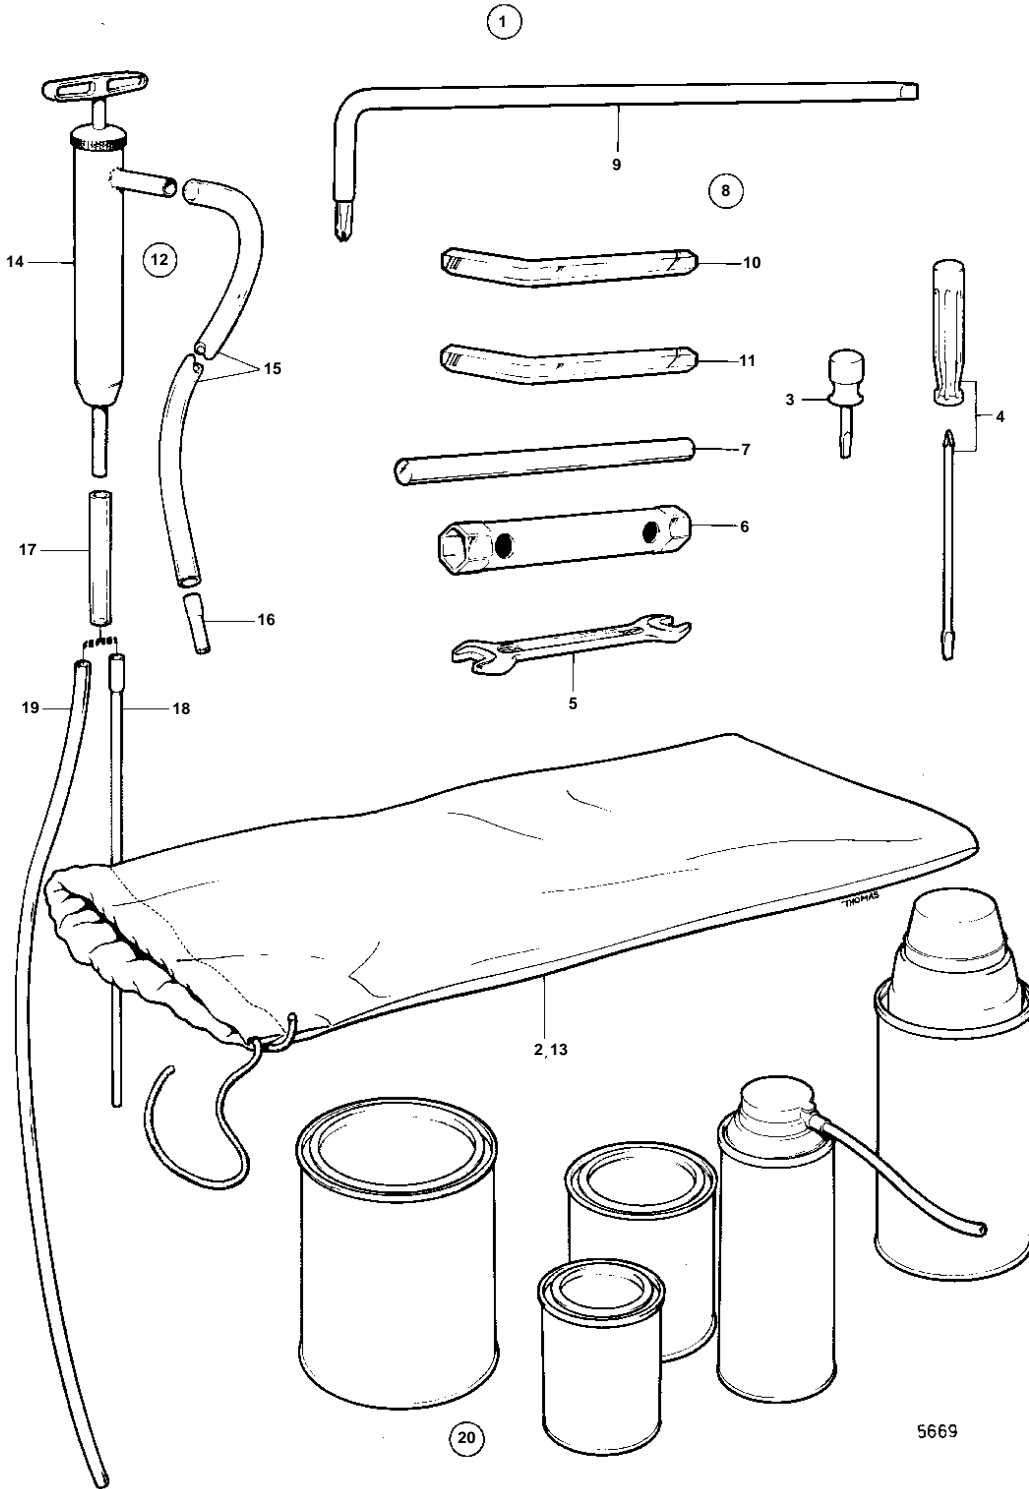

COMMON

COMMON

REF	PART NO.	QTY	DESCRIPTION	SEE SEC.	NOTES
1	844636	1	Tool kit		
2	844642	1	· Tool bag		
3	841044	1	· Screwdriver		
4	963929	1	· Screwdriver		
5	843929	1	· Open-end wrench		8-10 MM
	210056	1	· Open-end wrench		11-12 MM
	841252	1	· Open-end wrench		13-16 MM
	962053	1	· Open-end wrench		13-17 MM
	962060	1	· Open-end wrench		14-17 MM
	962054	1	· Open-end wrench		19-22 MM
6	884570	1	Spark plug spanner		REPL BY 855854
	855854	1	Spark plug spanner		
7	1210305	1	Lever		
8	841045	1	Tool kit		DRIVE UNIT
9	834980	1	· Screwdriver		
10	914675	1	· Allen wrench		1/4"
	914677	1	· Allen wrench		3/8"
11	851462	2	Puller		DRIVE UNIT
12	875117	1	Oil bilge pump		
13	844642	1	· Tool bag		
14		1	· OIL BILGE PUMP		
15	806282	1	· Hose		L = 1000 MM
16	841046	1	· Hose		
17	941405	X	· Hose		L = 100 MM
18	835964	1	· Tube		L = 711 MM
19	841527	X	· Plastic pipe		L = 1000 MM
20			· CHEMICALS	090-5000	