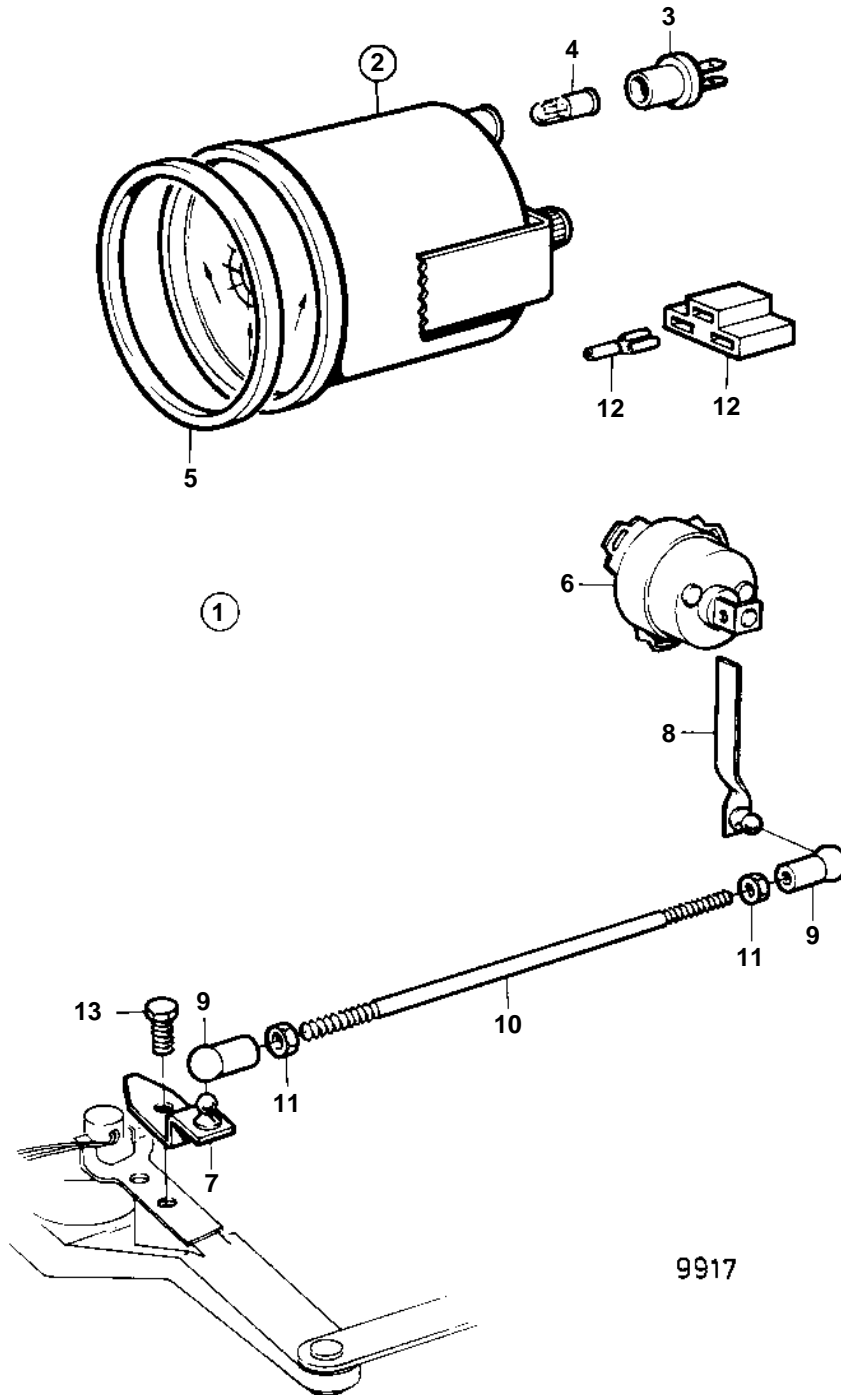

COMMON

9917

**COMMON**

REF	PART NO.	QTY	DESCRIPTION	NOTES
1	1140465	1	Rudder indicator kit	FOR ENGINE WITH REVERSE GEAR.
2	863944	1	· Rudder indicator	
3	863945	1	· · Bulb socket	FOR RUDDER INDICATOR INSTRUMENTS WITH PART NO 828698 SHOULD WHITE BULB 19923 AND BULB HOLDER 808175 BE INSTALLED
4	863946	1	· · Bulb	RED. FOR RUDDER INDICATOR INSTRUMENTS WITH PART NO 828698 SHOULD WHITE BULB 19923 AND BULB HOLDER 808175 BE INSTALLED
5	858643	1	· Front ring	
6	837772	1	· Rudder position sens	
12		X	· CABLES AND TERMINALS	