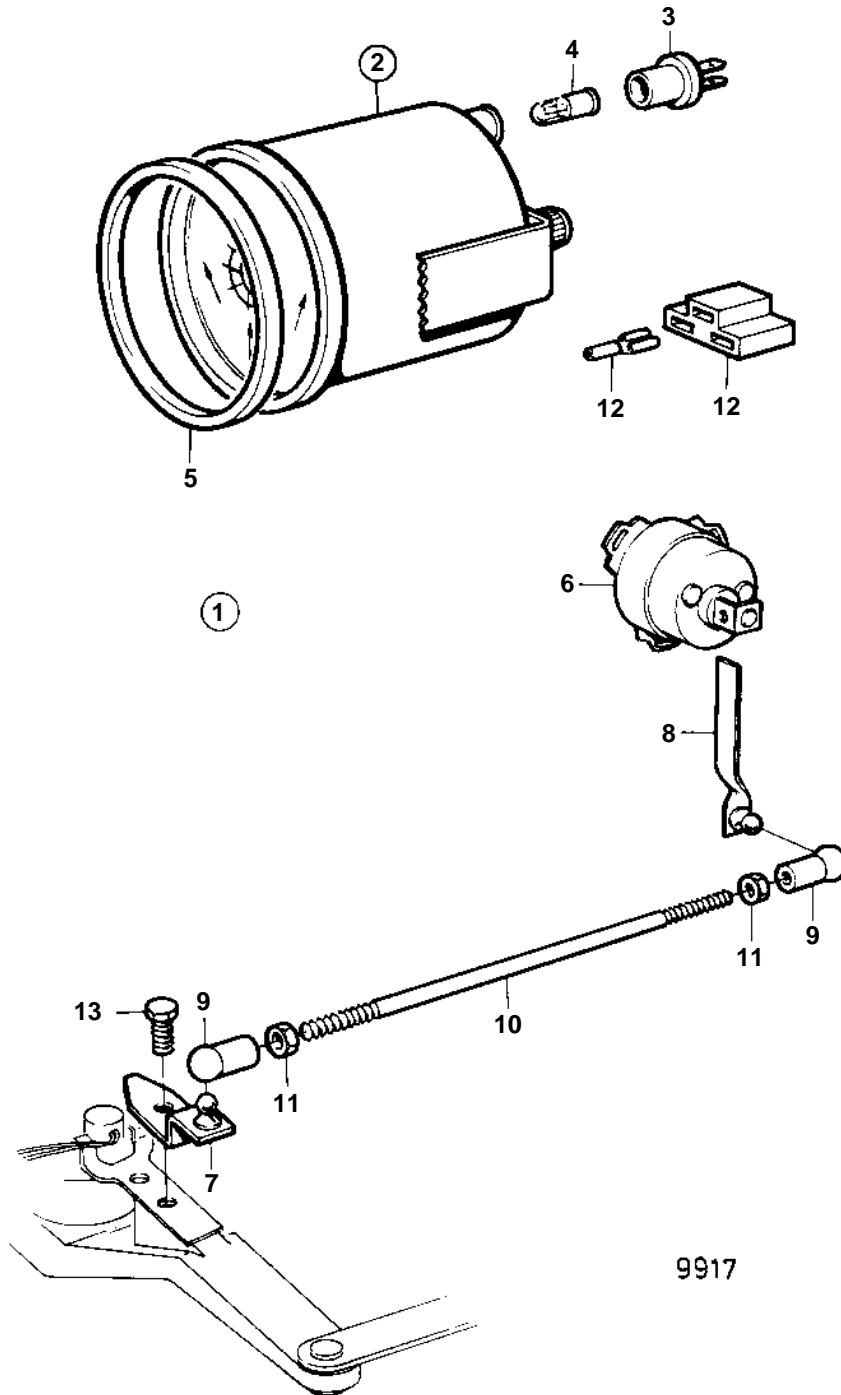

COMMON

9917

**COMMON**

REF	PART NO.	QTY	DESCRIPTION	NOTES
1	1140463	1	Rudder indicator kit	
2	863944	1	· Rudder indicator	
3	863945	1	· · Bulb socket	FOR RUDDER INDICATOR INSTRUMENTS WITH PART NO 828698 SHOULD WHITE BULB 19923 AND BULB HOLDER 808175 BE INSTALLED
4	863946	1	· · Bulb	RED. FOR RUDDER INDICATOR INSTRUMENTS WITH PART NO 828698 SHOULD WHITE BULB 19923 AND BULB HOLDER 808175 BE INSTALLED
5	858643	1	· Front ring	
6	837772	1	· Rudder position sens	
7	853176	1	· Bracket	
8	853177	1	· Lever	
9	946704	1	· Ball socket	LEFT HAND THREADS.
	946703	1	· Ball socket	RIGHT HAND THREADS.
10	943549	1	· Control rod	
11	942836	1	· Nut	LEFT HAND THREADS.
	955780	1	· Nut	RIGHT HAND THREADS.
12		X	· CABLES AND TERMINALS	
13	940199	1	Screw	