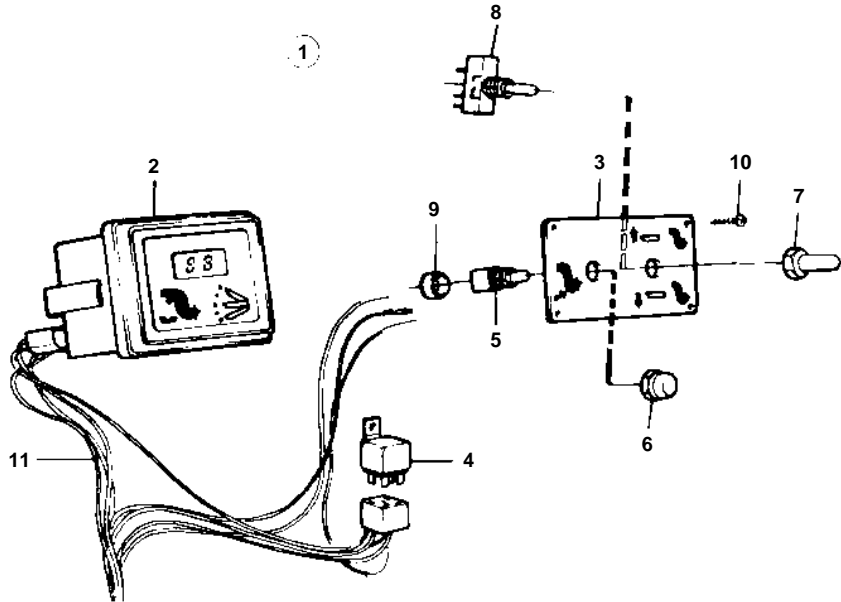

COMMON

9631

COMMON

REF	PART NO.	QTY	DESCRIPTION	NOTES
1	853067	1	Instrument panel	
2	828731	1	• Trimmer	
3	853866	1	• Control panel	(828739)
4	876040	1	• Relay kit	
5	828584	1	• Switch	
6	828586	1	• Button	
7	828743	1	• Button	
8	828742	1	• Switch	
9	828740	2	• Spacer washer	
10	828647	4	• Screw	
11		X	• CABLES AND TERMINALS	SEE GROUP 3
12	853052	X	Extension cable verl	L = 3000 MM
13	1140317	X	Y-koppling	