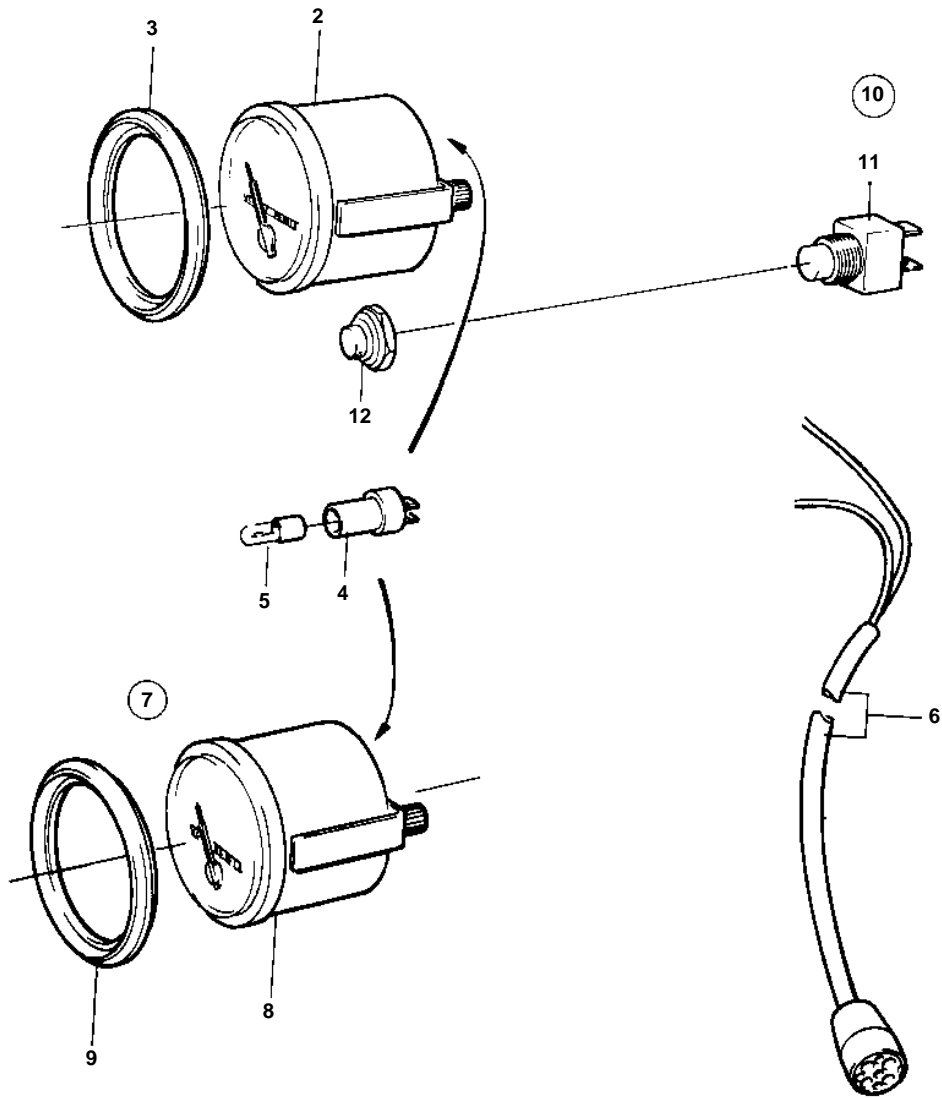

①

8937

REF	PART NO.	QTY	DESCRIPTION	NOTES
1	1140464	1	Hour counter kit	
2	828615	1	• Hour counter	
3	858643	1	• Front ring	(828542)
4	808175	1	• Bulb socket	
5	19923	1	• Bulb	