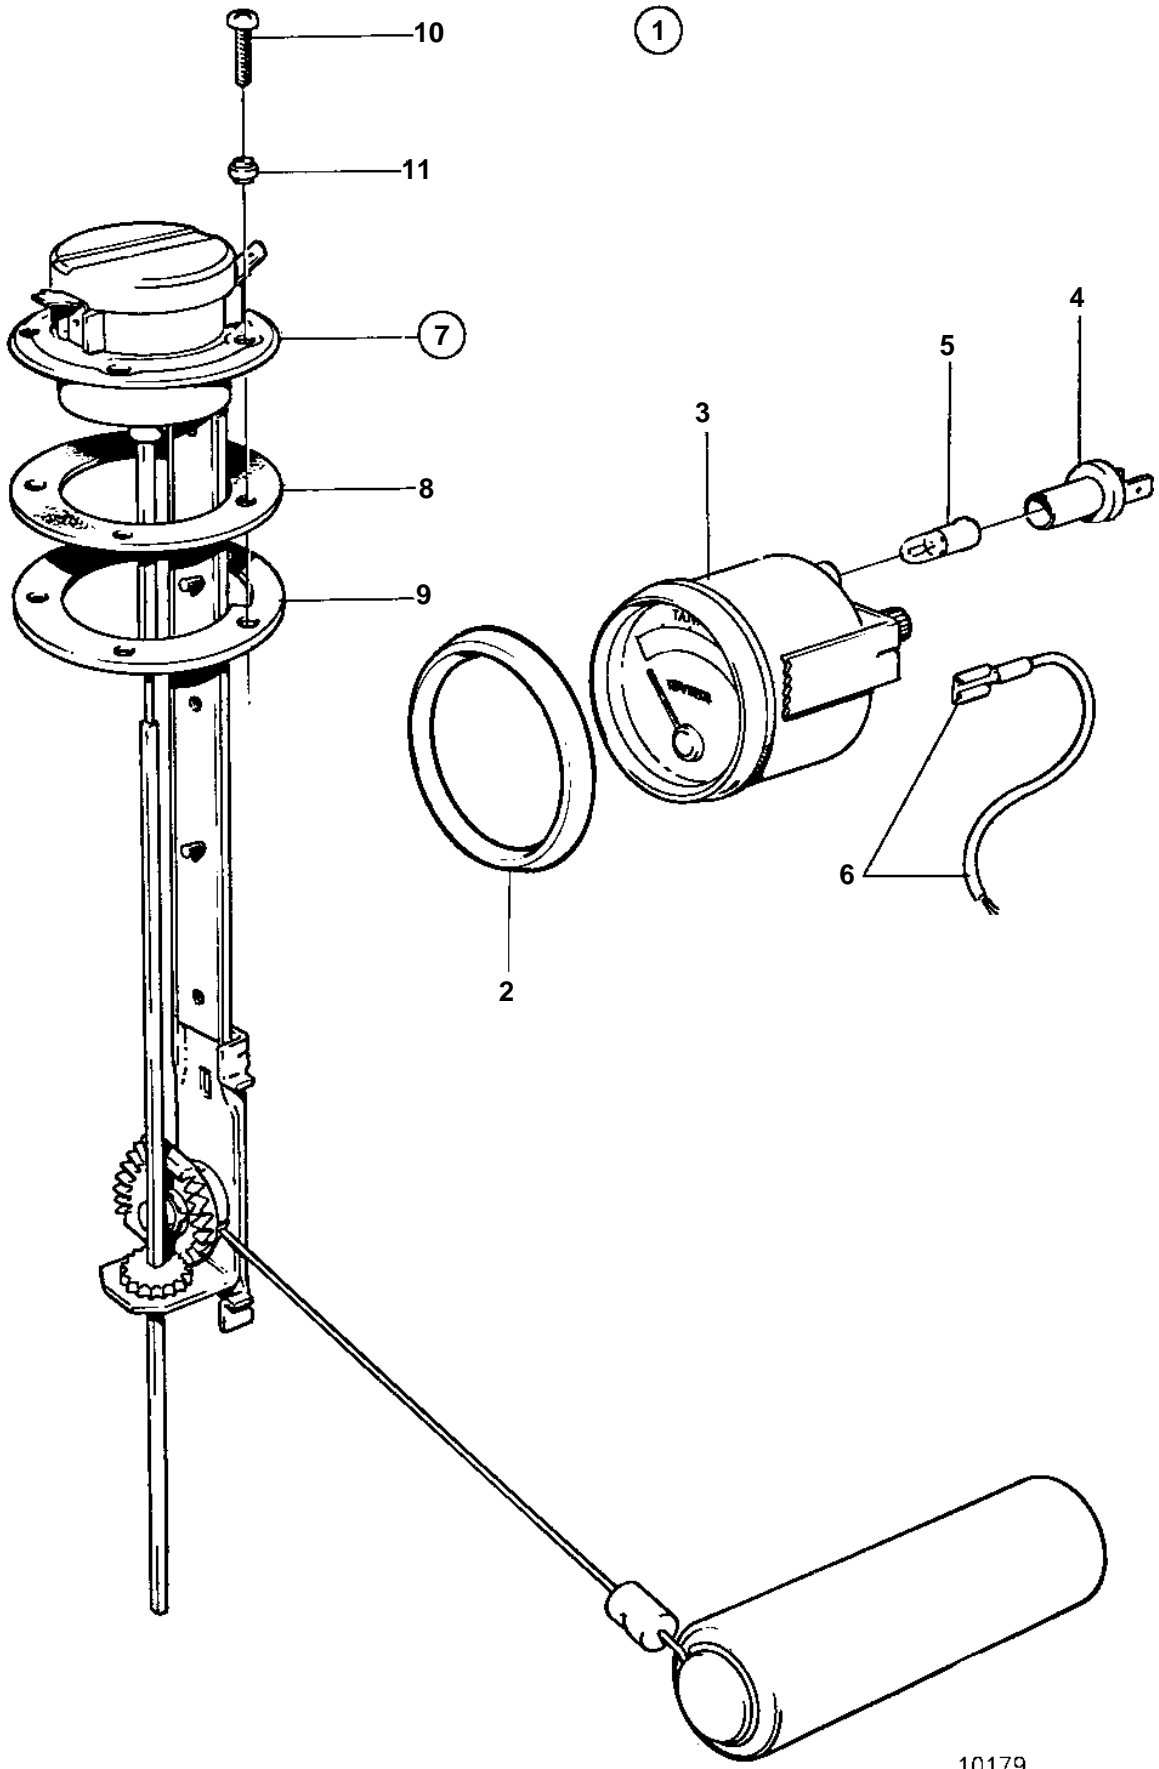

COMMON

COMMON

REF	PART NO.	QTY	DESCRIPTION	NOTES
1	858879	1	Tank gauge kit	12V REPL BY 1140461. WHITE COLOURED DECOR STRIPE.
2	858643	1	• Front ring	
3	863940	1	• Fuel gauge	(828632)
4	863945	2	• • Bulb socket	FOR INSTRUMENTS WITH PARTNO 828632,828635 SHOULD WHITE BULB 19923 AND BULB HOLDER 808175 BE INSTALLED.
5	863946	2	• • Bulb	RED. FOR INSTRUMENTS WITH PARTNO 828632,828635 SHOULD WHITE BULB 19923 AND BULB HOLDER 808175 BE INSTALLED.
6		X	• CABLES AND TERMINALS	SEE GROUP 3
7	837999	1	• Tank sensor	
8	89865	1	• • Gasket	
9	834480	1	• • Flange	
10	956078	4	• • Screw	L = 16 MM
	956081	1	• • Screw	L = 25 MM
11	834481	5	• • Gasket	