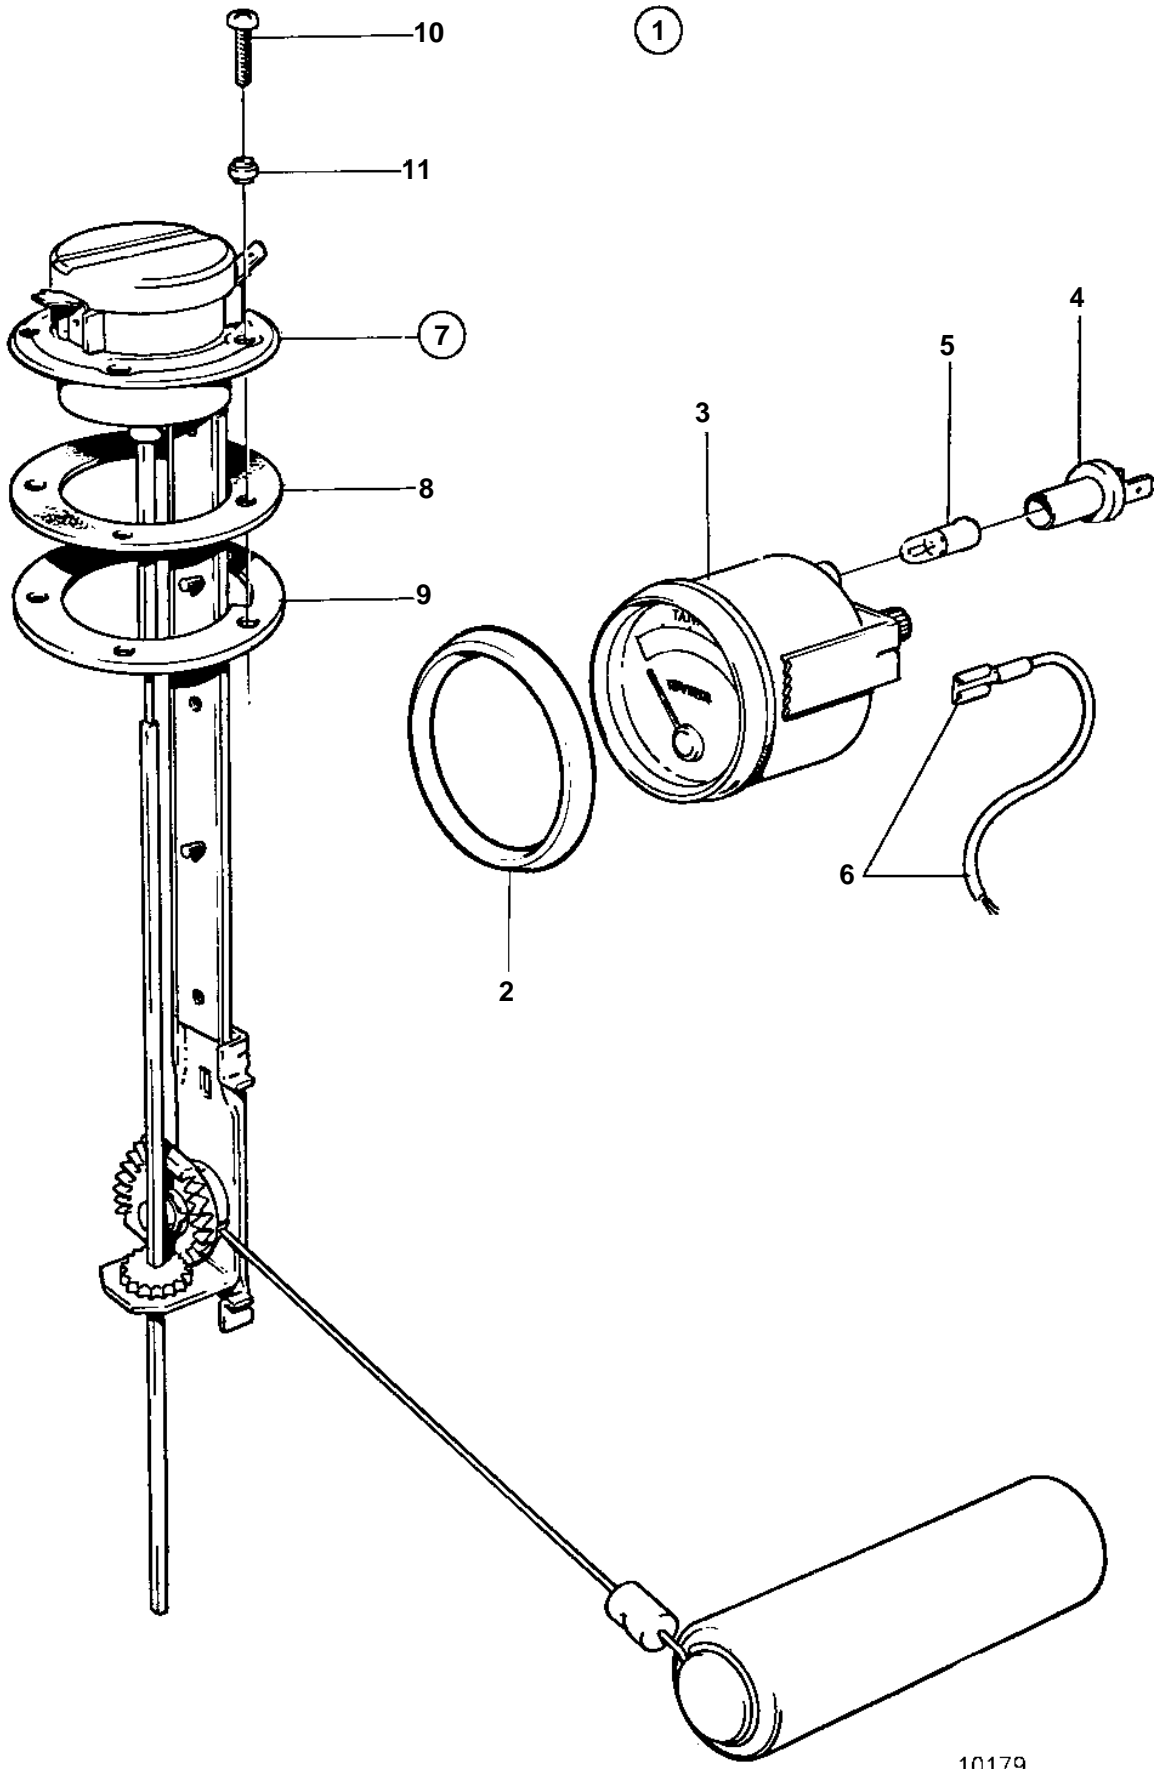

COMMON

COMMON

REF	PART NO.	QTY	DESCRIPTION	NOTES
1	828714	1	Fuel gauge kit	12V REPL BY 858879. GOLD COLOURED DECOR STRIPE.
2	858643	1	· Front ring	(828542)
3	863940	1	· Fuel gauge	(828632)
4	863945	2	· · Bulb socket	FOR INSTRUMENTS WITH PARTNO 828632,828635 SHOULD WHITE BULB 19923 AND BULB HOLDER 808175 BE INSTALLED.
5	863946	2	· · Bulb	RED. FOR INSTRUMENTS WITH PARTNO 828632,828635 SHOULD WHITE BULB 19923 AND BULB HOLDER 808175 BE INSTALLED.
6		X	· CABLES AND TERMINALS	SEE GROUP 3
7	837999	1	· Tank sensor	
8	89865	1	· · Gasket	
9	834480	1	· · Flange	
10	956078	4	· · Screw	L = 16 MM
	956081	1	· · Screw	L = 25 MM
11	834481	5	· · Gasket	