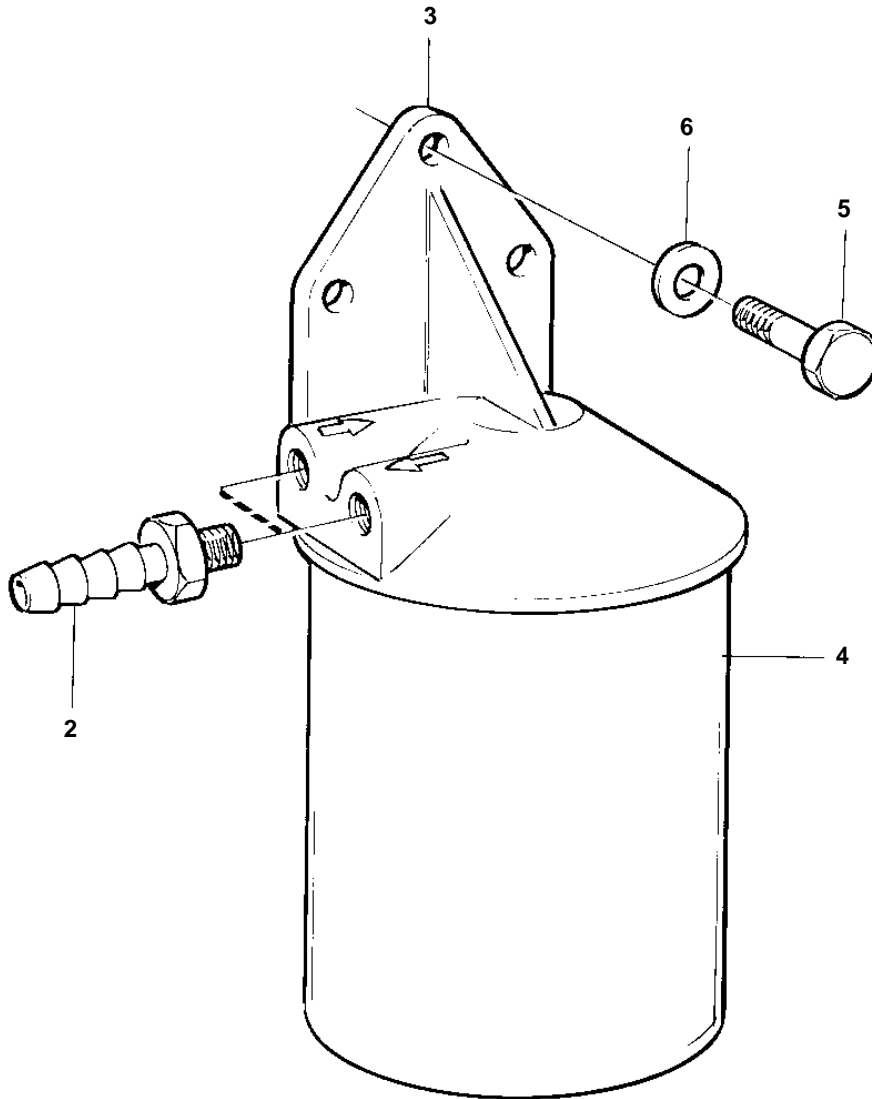

1

8818

REF	PART NO.	QTY	DESCRIPTION
1	855952	1	Filter kit
2	834781	2	· Nipple
3	855569	1	· Cover
4	855686	1	· Fuel filter
5	941110	3	· Screw
6	960147	3	· Washer