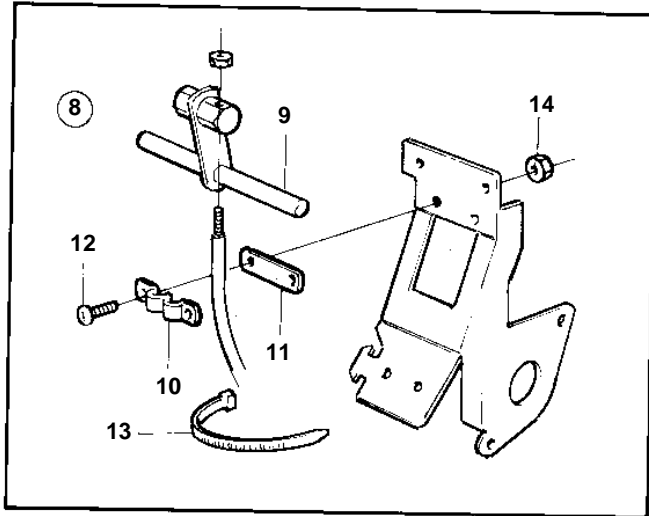

COMMON

8833

COMMON

REF	PART NO.	QTY	DESCRIPTION	SEE SEC.	NOTES
1	828164	1	Collector		
				090-2550	
2		1	INSTRUMENT PANEL		SEE GROUP 3
3	835671	X	Cable trunk		L = 3000 MM
4	835670	X	Cable trunk		L = 6100 MM
5	1140317	1	Y-koppling		
6	835672	X	Cable trunk		
7	853067	1	Instrument panel		
				090-2525	
8	855355	1	Mounting kit		
9	841724	1	· Countershaft		
10	850182	1	· Cable attachment		
11	850183	1	· Spacer		
12	946753	2	· Screw		
13	948210	1	· Strip clamp		
14	955844	2	· Nut		