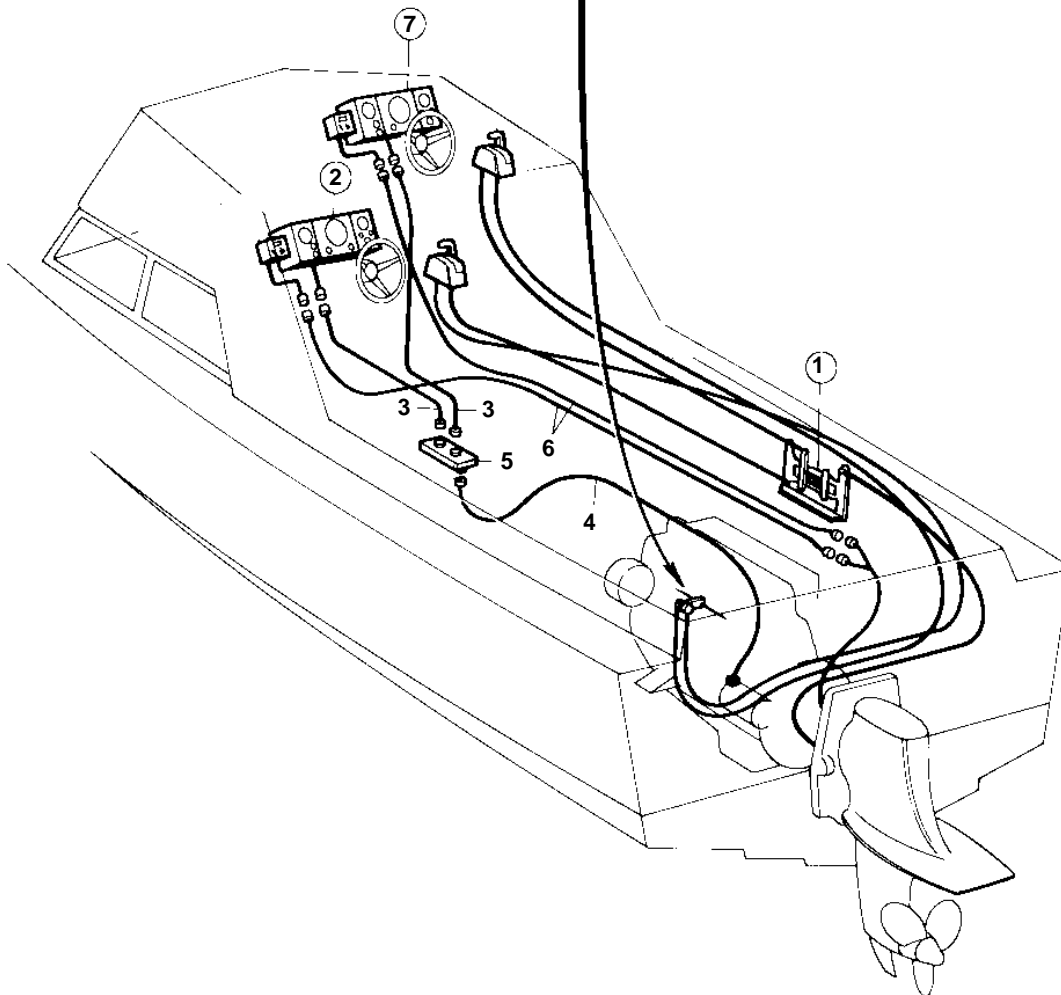

COMMON

8833

COMMON

REF	PART NO.	QTY	DESCRIPTION	SEE SEC.	NOTES
1	828164	1	Collector		
				090-2550	
2		1	INSTRUMENT PANEL		SEE GROUP 3
3	835671	X	Cable trunk		L = 3000 MM
4	835670	X	Cable trunk		L = 6100 MM
5	1140317	1	Y-koppling		
6	835672	X	Cable trunk		
7	853067	1	Instrument panel		
				090-2525	
8	855355	1	Mounting kit		
9	841724	1	· Countershaft		
10	850182	1	· Cable attachment		
11	850183	1	· Spacer		
12	946753	2	· Screw		
13	948210	1	· Strip clamp		
14	955844	2	· Nut		