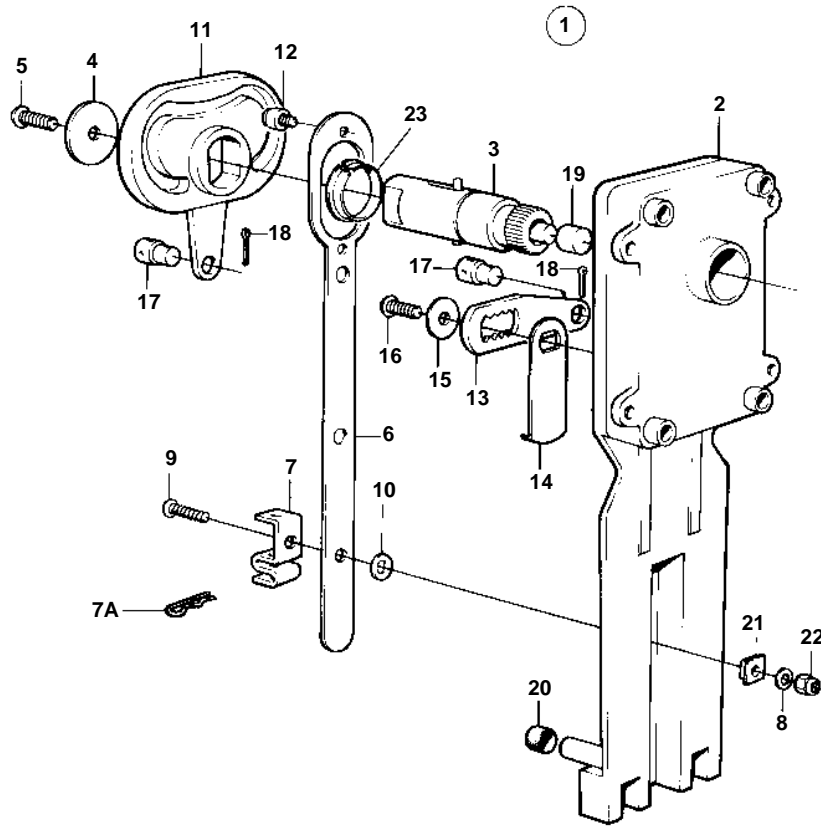

COMMON

7600

COMMON

REF	PART NO.	QTY	DESCRIPTION	NOTES
1	839469	1	Control	TOP-MOUNTED REPLACED BY 851600.. SIDE-MOUNTED REPLACED BY 851601.
2		1	· HOUSING	
3		1	· SHAFT	
4		1	· WASHER	
5		1	· SCREW	
6	839668	1	· Link	
7	853423	1	· Retainer	
7A	852924	1	· Clip	
8		1	· WASHER	
9	839664	1	· Screw	
10		1	· WASHER	
11	839636	1	· Eccentric	
12	851713	1	· Spare parts kit	
13		1	· COUPLING ARM	
14		1	· BREAKER ARM	
15		1	· WASHER	
16		1	· SCREW	
17	839638	2	· Cube	
18	17253	2	· Cotter pin	
19	839632	1	· Button	
20	839640	1	· Rubber damper	
21	839666	1	· Washer	
22	963104	1	· Nut	
23	839701	1	· Bushing	