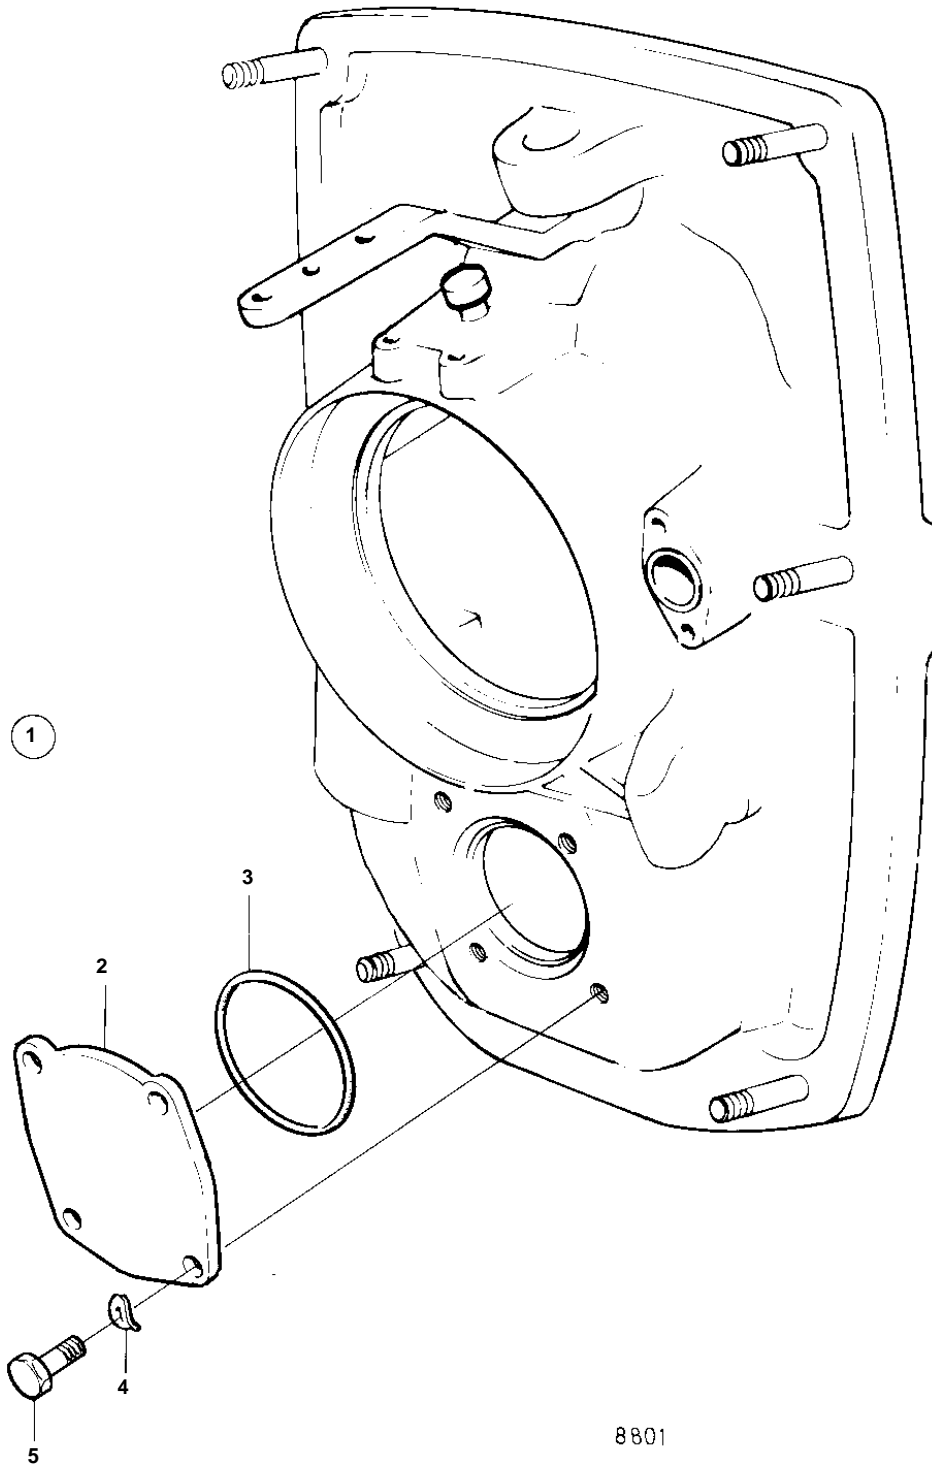

COMMON

COMMON

REF	PART NO.	QTY	DESCRIPTION	NOTES
1	1140003	1	Cover plate	
2	854584	1	· Flange	REPL BY 1140003
3	925260	1	· O-ring	
4	941908	4	· Spring washer	
5	970945	4	· Screw	