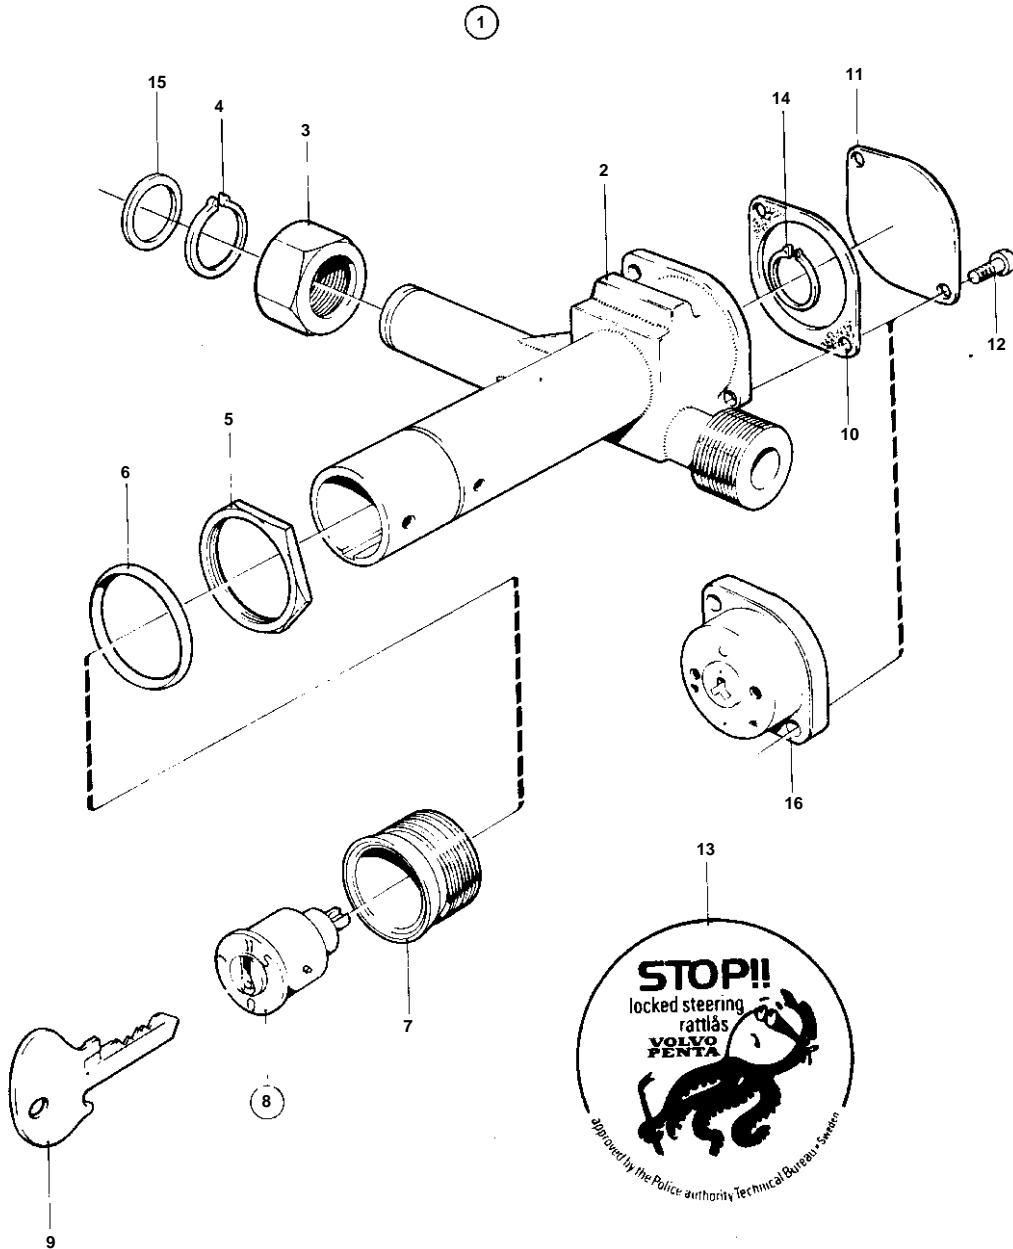

230A, 230B, 250A, 250B

4153

230A, 230B, 250A, 250B

REF	PART NO.	QTY	DESCRIPTION	SEE SEC.	NOTES
1		1	Steering lock		
2		1	· HOUSING		
3		1	· NUT		
4	914450	1	· Snap ring		
5		1	· Lock nut		
6		1	· Lock ring		
7		1	· SLEEVE		
8		1	· Lock cylinder		
9		1	· · Key		INDIQUER CODE DE CLEF QUAND VOUS ORDEZ
			Bulletin P-36-4-1	P-36-4-1-EN	Deleted Part No's for Keys
10		1	· Gasket		
11		1	· Protecting cover		
12	956060	2	· Cross recessed screw		
13		1	· DECAL		
14		1	· Snap ring		
15		2	· WASHER		
16		1	Plate		