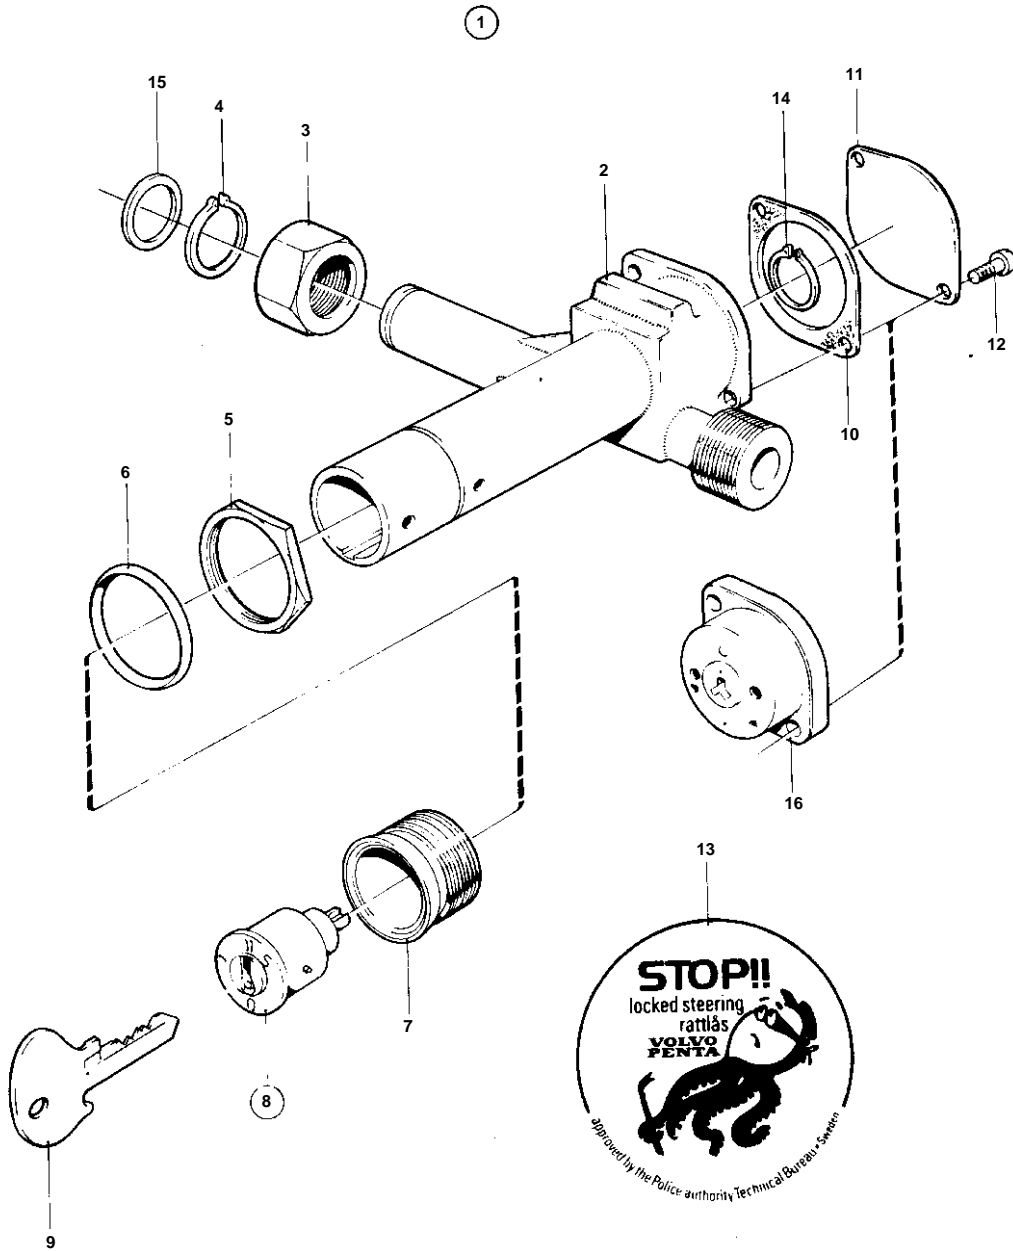

230A, 230B, 250A, 250B

4153

230A, 230B, 250A, 250B

REF	PART NO.	QTY	DESCRIPTION	SEE SEC.	NOTES
1		1	Steering lock		
2		1	· HOUSING		
3		1	· NUT		
4	914450	1	· Snap ring		
5		1	· Lock nut		
6		1	· Lock ring		
7		1	· SLEEVE		
8		1	· Lock cylinder		
9		1	· · Key		INDIQUER CODE DE CLEF QUAND VOUS ORDEZ
			Bulletin P-36-4-1	P-36-4-1-EN	Deleted Part No's for Keys
10		1	· Gasket		
11		1	· Protecting cover		
12	956060	2	· Cross recessed screw		
13		1	· DECAL		
14		1	· Snap ring		
15		2	· WASHER		
16		1	Plate		