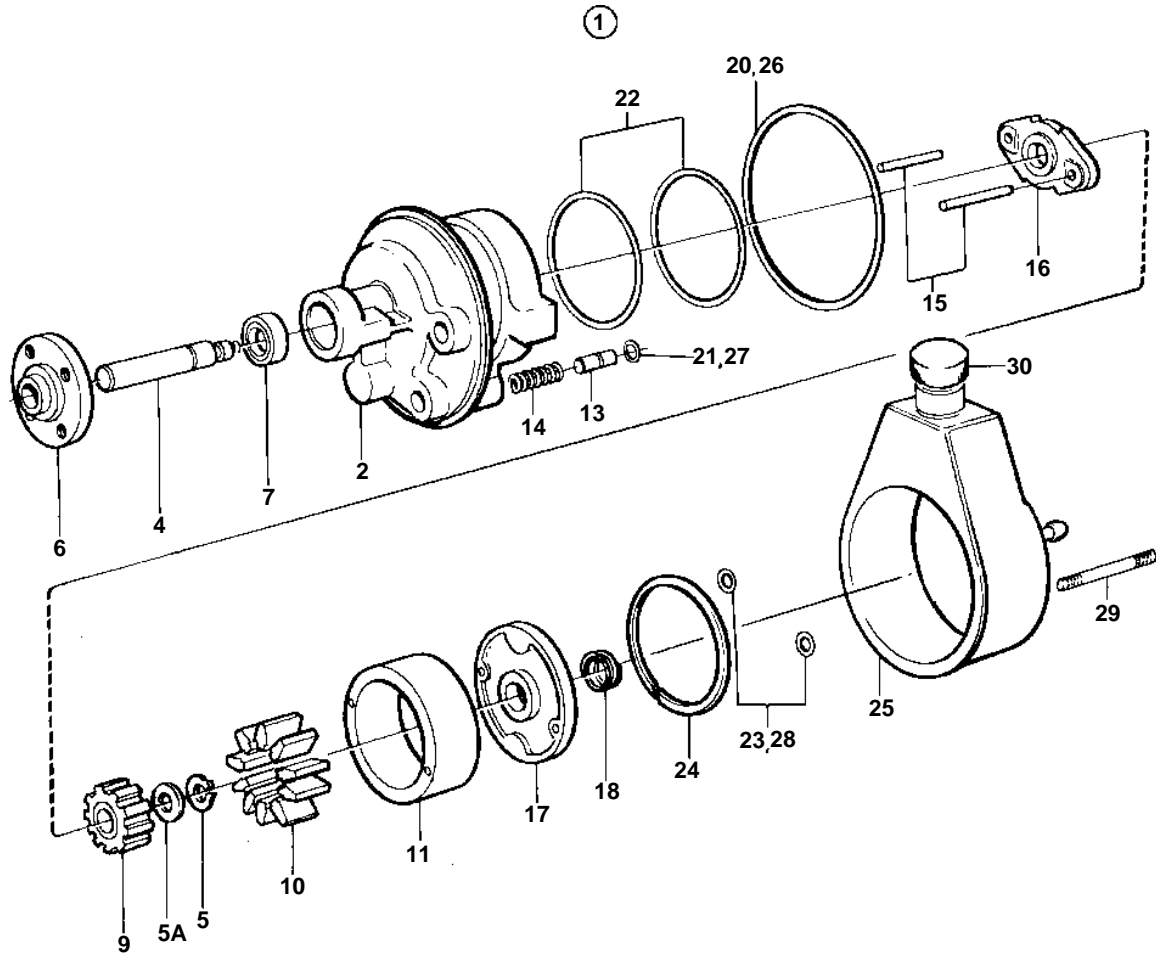

230A, 230B, 250A, 250B

7222

## 230A, 230B, 250A, 250B

REF	PART NO.	QTY	DESCRIPTION	NOTES
1	838310	1	Power steering pump	
2		1	· HOUSING	
3		1	· SHAFT KIT	
4		1	· · SHAFT	
5	273881	1	· · Sealing ring kit	
5A		X	· Adjusting washer	TH = 0,05 MM
5		X	· Adjusting washer	TH = 0.1mm
		X	· Adjusting washer	TH = 0.2mm
		X	· Adjusting washer	TH = 0.3mm
6		1	· HUB	
7	1272412	2	· Seal	
8		1	· ROTOR KIT	
9		1	· · ROTOR	
10		1	· · VANE	
11		1	· · RING	
12		1	· Valve kit	
13		1	· · VALVE	
14		1	· · SPRING	
15		1	· Pin	
16		1	· Plate	
17		1	· PLATE	
18		1	· Lock ring	
19	855735	1	· Sealing kit	
20		1	· · O-RING	
21		1	· · O-RING	
22		2	· · O-RING	
23		2	· · O-RING	
24		1	· · CIRCLIP	
25	855544	1	· Oil reservoir kit	
26		1	O-RING	INCLUDED IN 855735.
27		1	O-RING	INCLUDED IN 855735.
28		1	O-RING	INCLUDED IN 855735.
29	855574	2	· Stud	
30	1330839	1	· Cover	