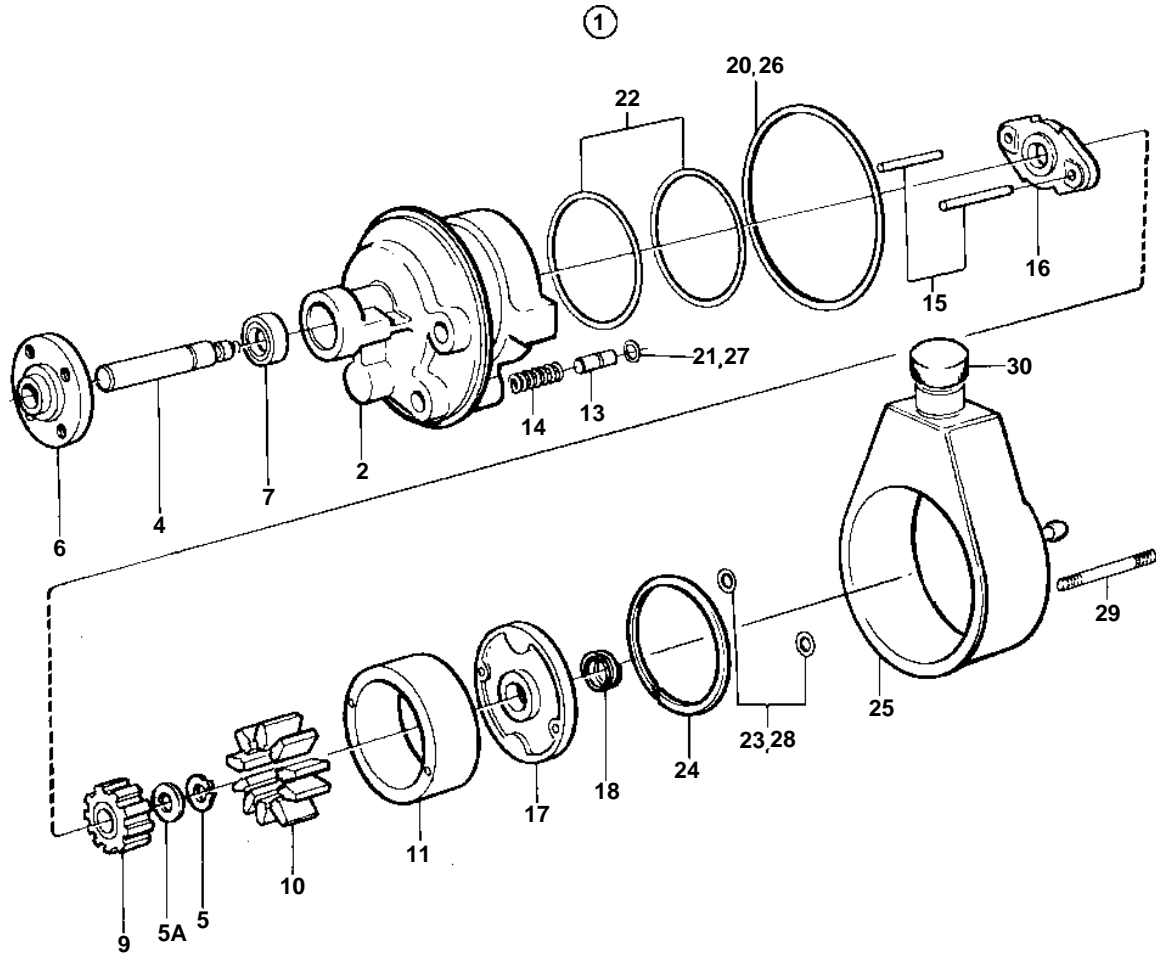

230A, 230B, 250A, 250B

7222

230A, 230B, 250A, 250B

REF	PART NO.	QTY	DESCRIPTION	NOTES
1	838310	1	Power steering pump	
2		1	· HOUSING	
3		1	· SHAFT KIT	
4		1	· · SHAFT	
5	273881	1	· · Sealing ring kit	
5A		X	· Adjusting washer	TH = 0,05 MM
5		X	· Adjusting washer	TH = 0.1mm
		X	· Adjusting washer	TH = 0.2mm
		X	· Adjusting washer	TH = 0.3mm
6		1	· HUB	
7	1272412	2	· Seal	
8		1	· ROTOR KIT	
9		1	· · ROTOR	
10		1	· · VANE	
11		1	· · RING	
12		1	· Valve kit	
13		1	· · VALVE	
14		1	· · SPRING	
15		1	· Pin	
16		1	· Plate	
17		1	· PLATE	
18		1	· Lock ring	
19	855735	1	· Sealing kit	
20		1	· · O-RING	
21		1	· · O-RING	
22		2	· · O-RING	
23		2	· · O-RING	
24		1	· · CIRCLIP	
25	855544	1	· Oil reservoir kit	
26		1	O-RING	INCLUDED IN 855735.
27		1	O-RING	INCLUDED IN 855735.
28		1	O-RING	INCLUDED IN 855735.
29	855574	2	· Stud	
30	1330839	1	· Cover	