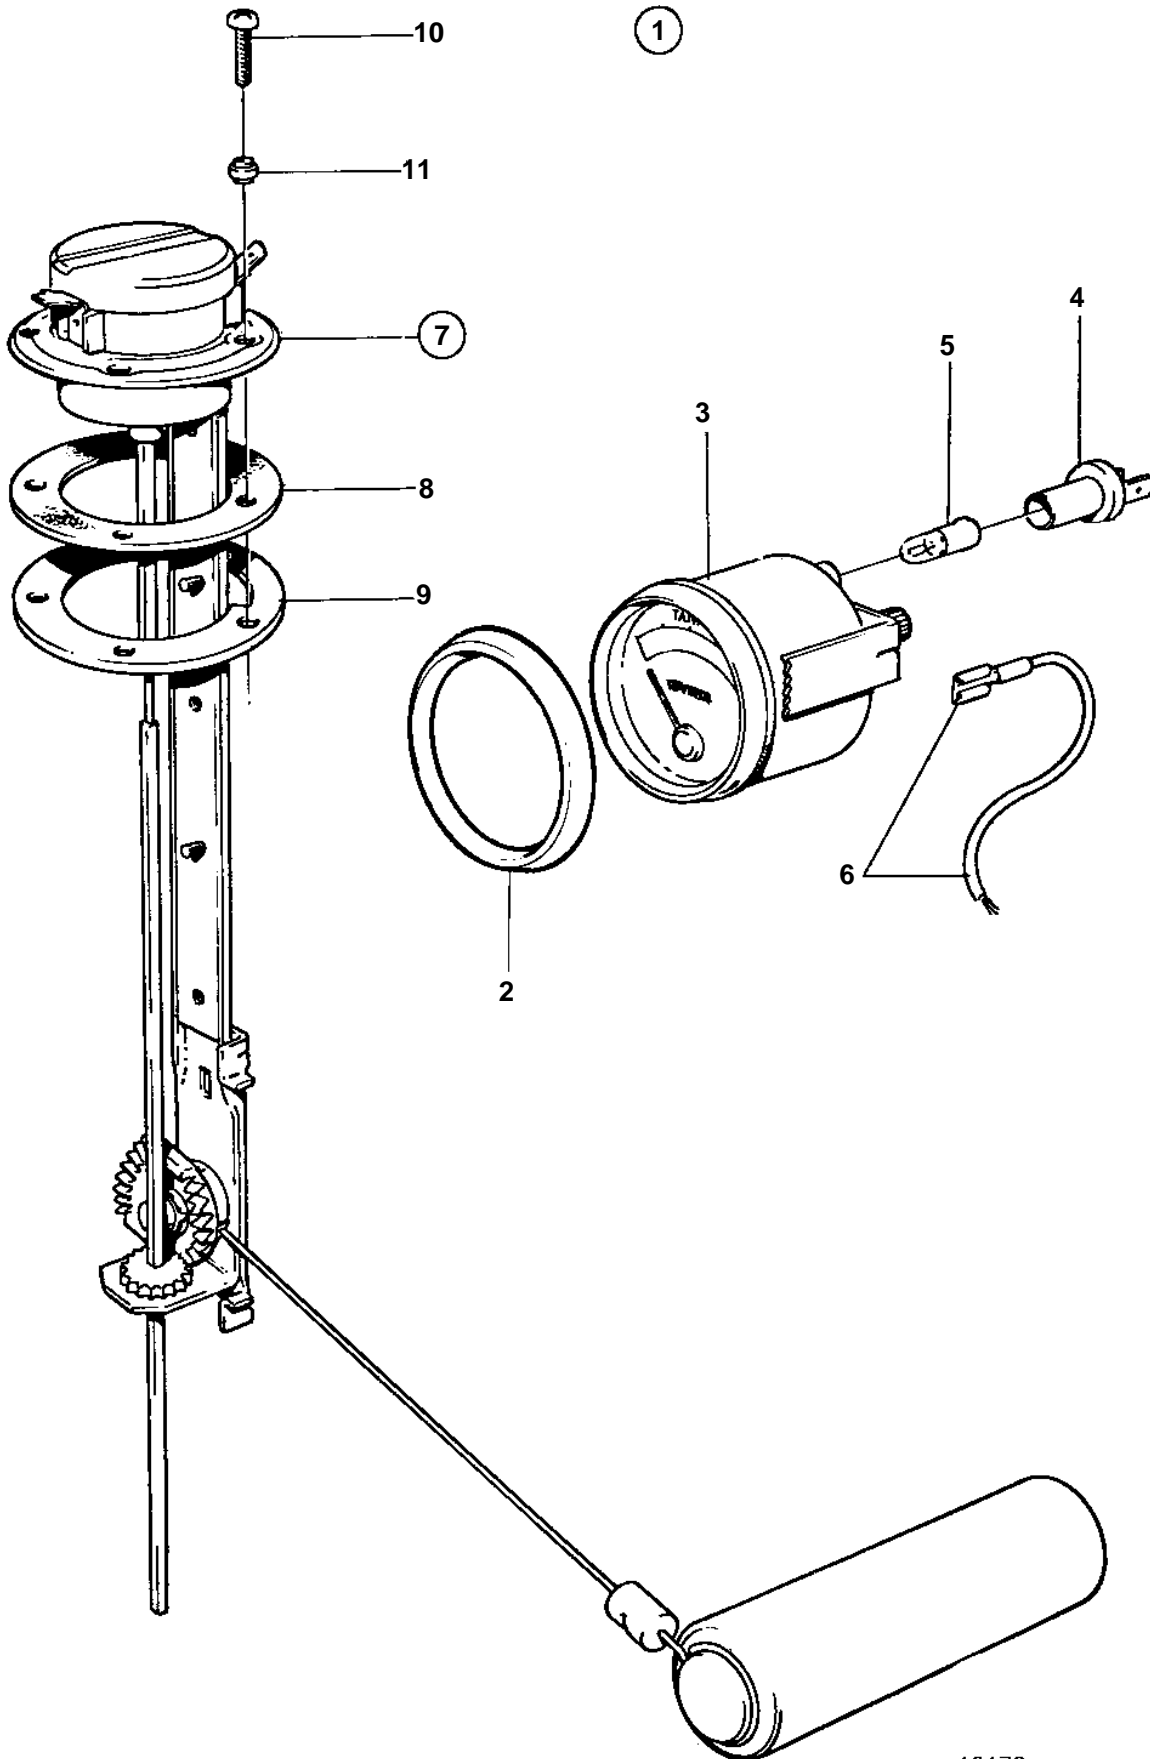

230A, 230B, 250A, 250B

230A, 230B, 250A, 250B

REF	PART NO.	QTY	DESCRIPTION	NOTES
1	858881	1	Tank gauge kit	WHITE COLOURED DECOR STRIPE., 12V REPL BY 1140462
2	858643	1	• Front ring	
3	863942	1	• Water level gauge	(828635)
4	863945	2	• • Lamp socket	FOR INSTRUMENTS WITH PARTNO 828632,828635 SHOULD WHITE BULB 19923 AND BULB HOLDER 808175 BE INSTALLED.
5	863946	2	• • Bulb	FOR INSTRUMENTS WITH PARTNO 828632,828635 SHOULD WHITE BULB 19923 AND BULB HOLDER 808175 BE INSTALLED., RED
6		X	• CABLES AND TERMINALS	SEE GROUP 3
7	834389	1	• Sensor	
8	89865	1	• • Gasket	
9	834480	1	• • Flange	
10	956078	4	• • Cross recessed screw	L = 16 MM
	956081	1	• • Cross recessed screw	L = 25 MM
11	834481	5	• • Gasket	