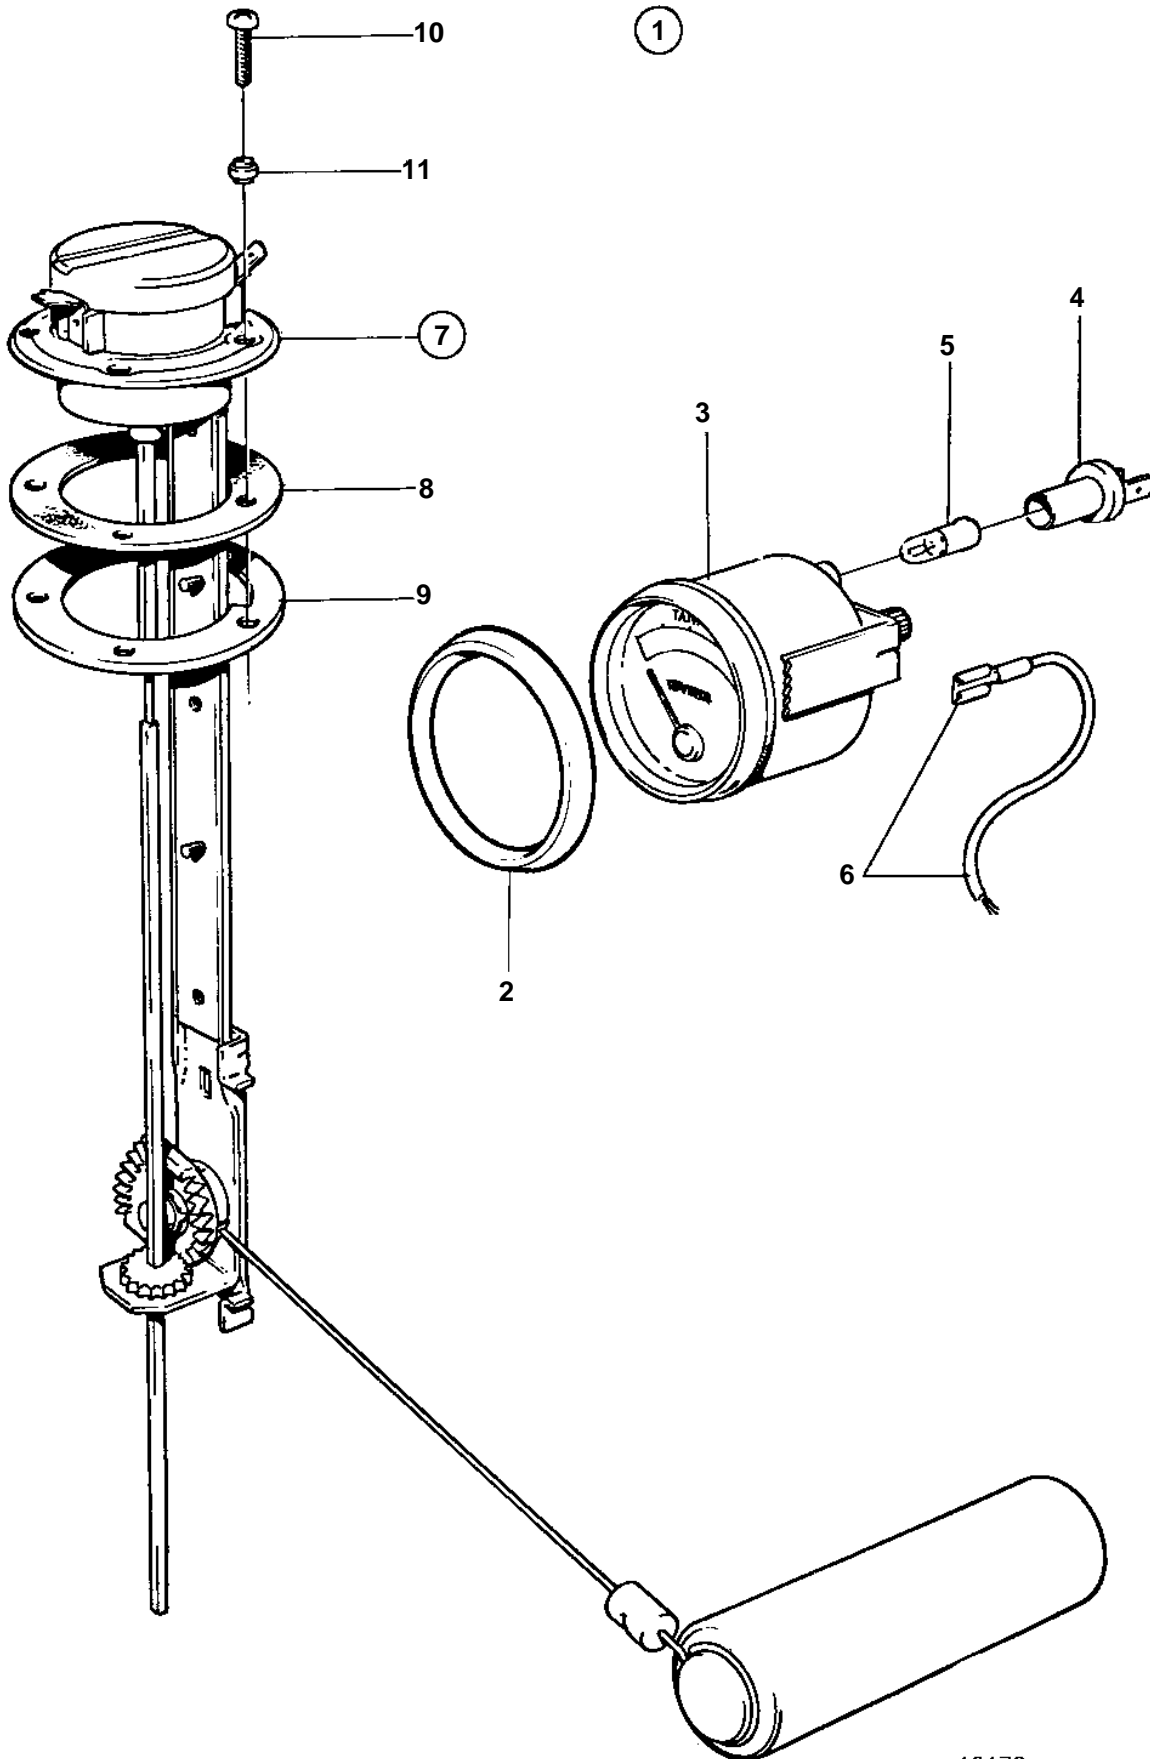

230A, 230B, 250A, 250B

**230A, 230B, 250A, 250B**

REF	PART NO.	QTY	DESCRIPTION	NOTES
1	828716	1	Water level gauge	GOLD COLOURED DECOR STRIPE., 12V REPL BY 858881
2	858643	1	· Front ring	(828542)
3	863942	1	· Water level gauge	(828635)
4	863945	2	· · Lamp socket	FOR INSTRUMENTS WITH PARTNO 828632,828635 SHOULD WHITE BULB 19923 AND BULB HOLDER 808175 BE INSTALLED.
5	863946	2	· · Bulb	FOR INSTRUMENTS WITH PARTNO 828632,828635 SHOULD WHITE BULB 19923 AND BULB HOLDER 808175 BE INSTALLED., RED
6		X	· CABLES AND TERMINALS	SEE GROUP 3
7	834389	1	· Sensor	
8	89865	1	· · Gasket	
9	834480	1	· · Flange	
10	956078	4	· · Cross recessed screw	L = 16 MM
	956081	1	· · Cross recessed screw	L = 25 MM
11	834481	5	· · Gasket	