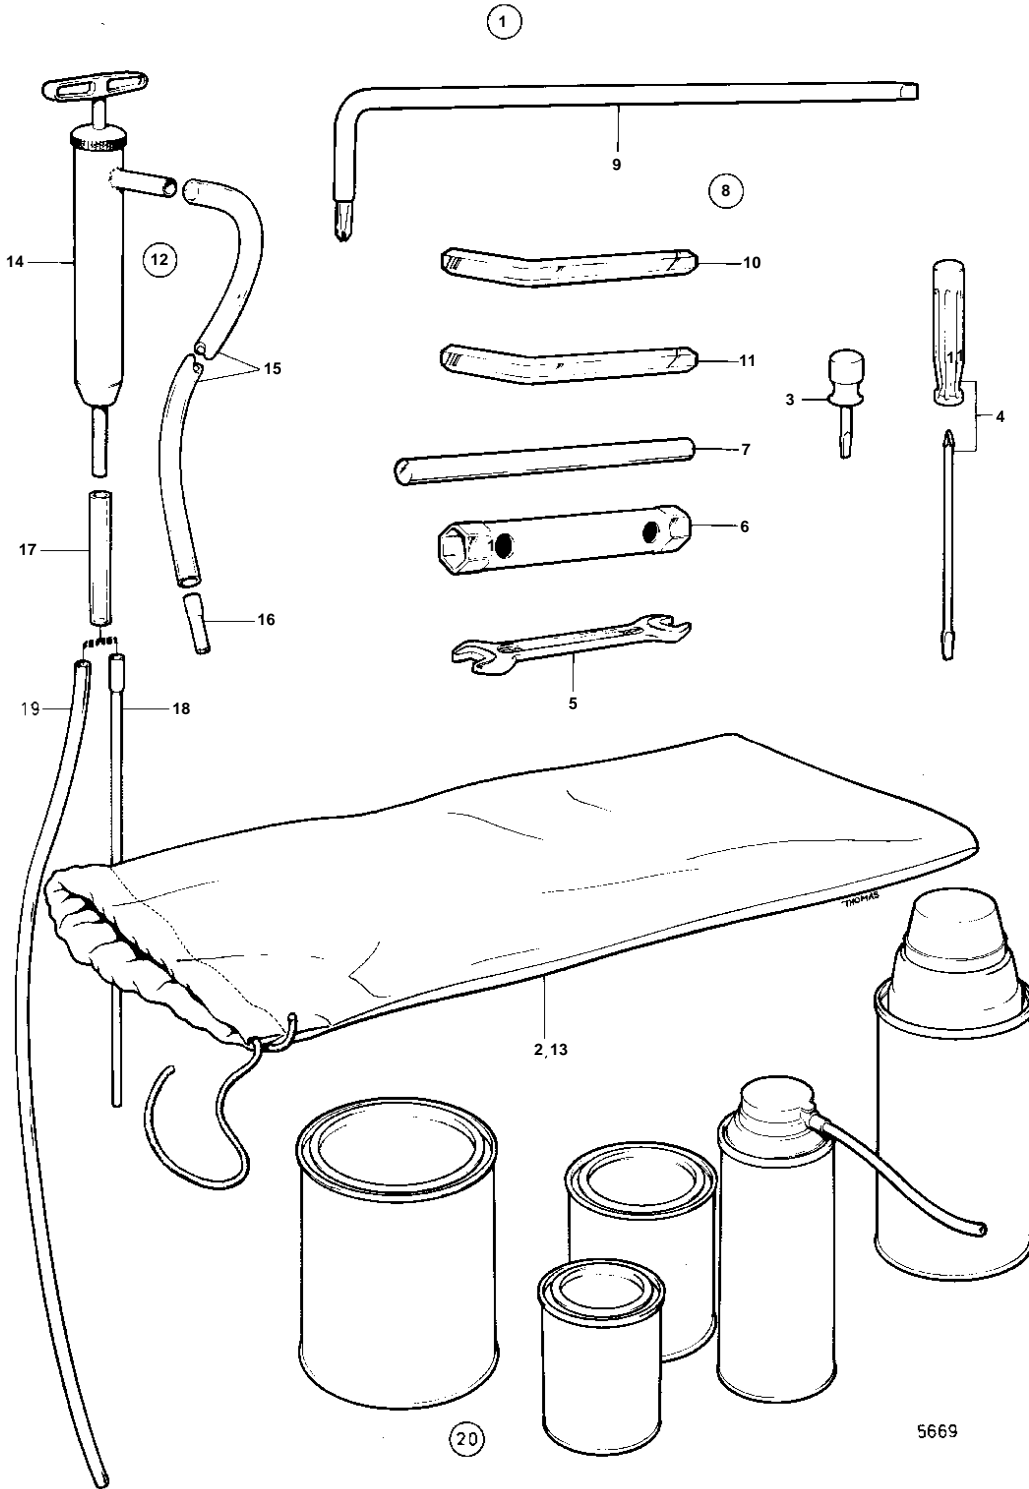

230A, 230B, 250A, 250B

230A, 230B, 250A, 250B

REF	PART NO.	QTY	DESCRIPTION	SEE SEC.	NOTES
1		1	Tool kit		
2	844642	1	· Tool bag		
3		1	· Screwdriver		
4		1	· Combination screwdri		
5		1	· Open-end wrench		8-10 MM
		1	· Open-end wrench		11-12 MM
		1	· Open-end wrench		13-16 MM
		1	· Open-end wrench		13-17 MM
		1	· Open-end wrench		14-17 MM
		1	· Open-end wrench		19-22 MM
6	884570	1	Spark plug spanner		REPL BY 855854
		1	Spark plug spanner		
7		1	Lever		
8	841045	1	Tool kit		DRIVE UNIT
9		1	· Screwdriver		
10	914675	1	· Allen wrench		1/4"
	914677	1	· Allen wrench		3/8"
11	851462	2	Puller		DRIVE UNIT
12	875117	1	Oil bilge pump		
13	844642	1	· Tool bag		
14		1	· OIL BILGE PUMP		
15	806282	1	· Plastic hose		L = 1000 MM
16		1	· Rubber hose		
17	941405	X	· Hose		L = 100 MM
18	835964	1	· Tube		L = 711 MM
19	841527	X	· Plastic pipe		L = 1000 MM
20			CHEMICALS	11444	