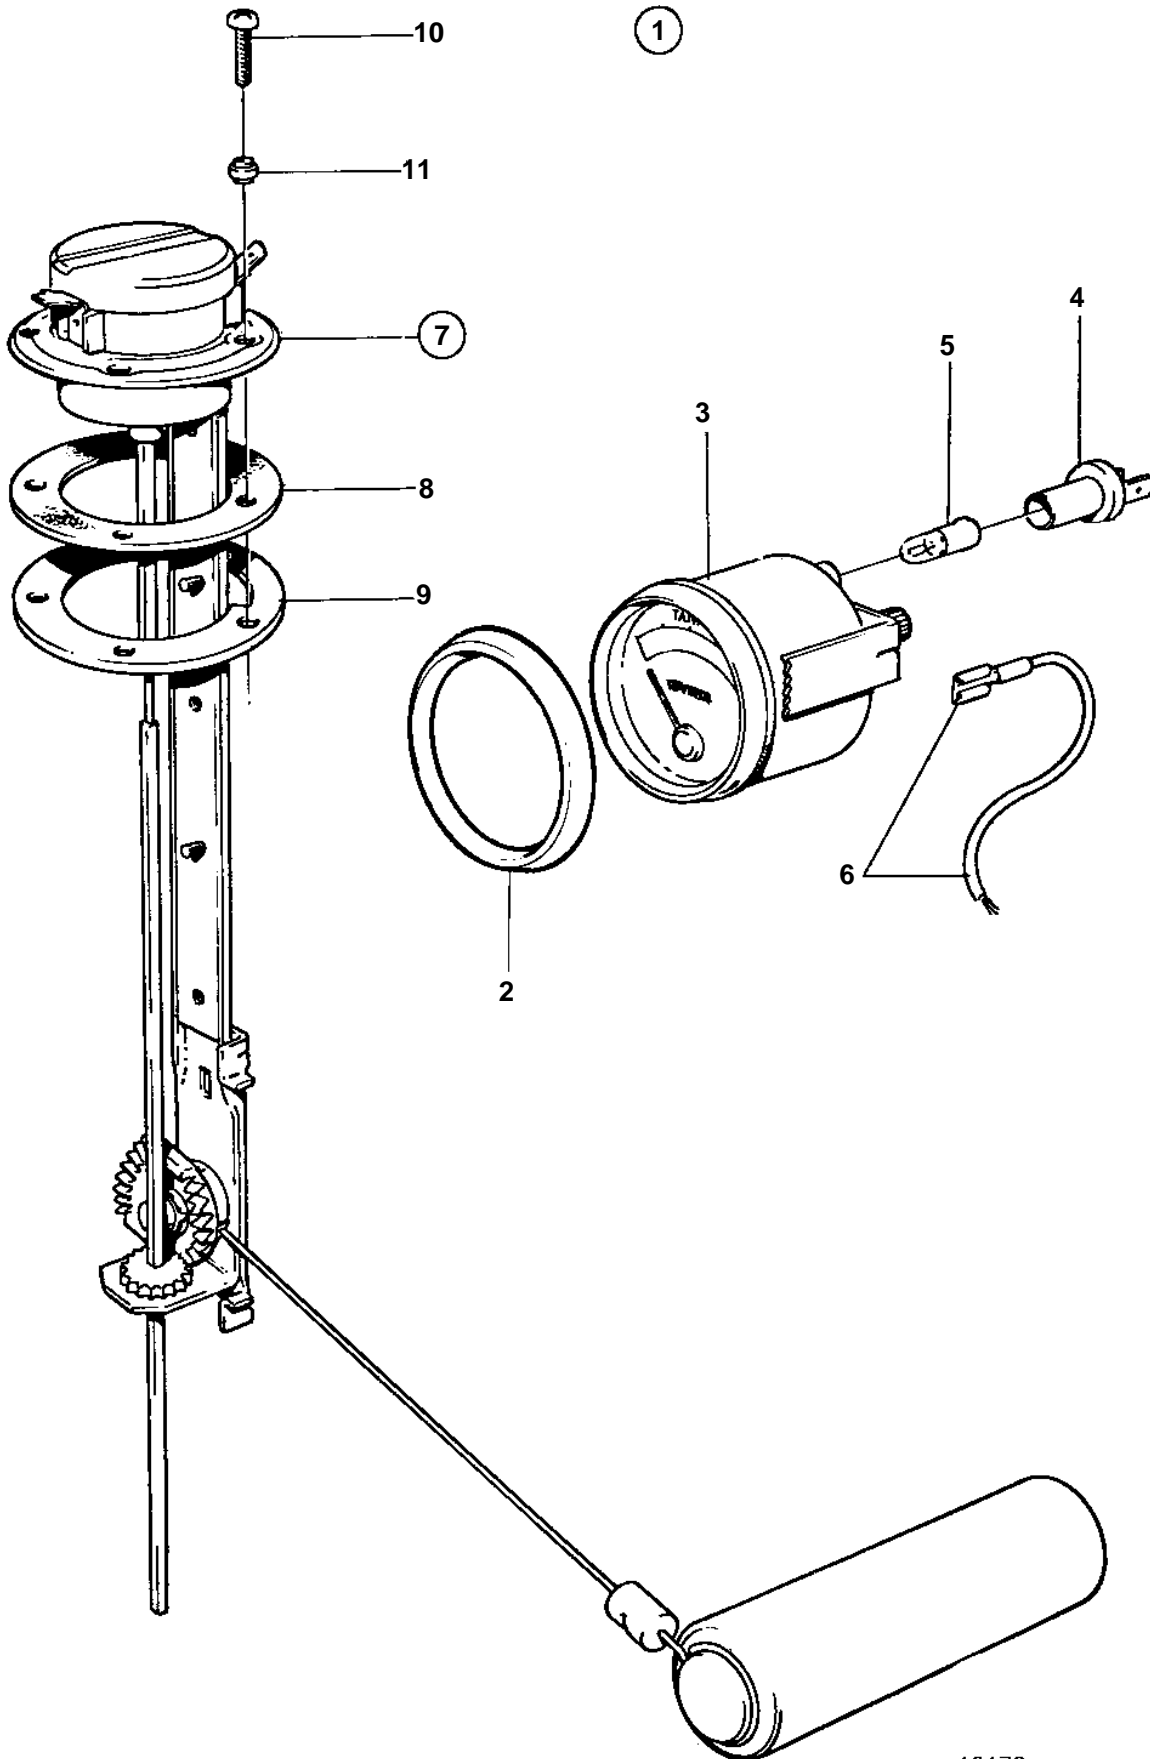

230A, 230B, 250A, 250B

**230A, 230B, 250A, 250B**

REF	PART NO.	QTY	DESCRIPTION	NOTES
1	858879	1	Tank gauge kit	WHITE COLOURED DECOR STRIPE., 12V REPL BY 1140461
2	858643	1	• Front ring	
3	863940	1	• Fuel gauge	(828632)
4	863945	2	• • Lamp socket	FOR INSTRUMENTS WITH PARTNO 828632,828635 SHOULD WHITE BULB 19923 AND BULB HOLDER 808175 BE INSTALLED.
5	863946	2	• • Bulb	FOR INSTRUMENTS WITH PARTNO 828632,828635 SHOULD WHITE BULB 19923 AND BULB HOLDER 808175 BE INSTALLED., RED
6		X	• CABLES AND TERMINALS	SEE GROUP 3
7	837999	1	• Sensor	
8	89865	1	• • Gasket	
9	834480	1	• • Flange	
10	956078	4	• • Cross recessed screw	L = 16 MM
	956081	1	• • Cross recessed screw	L = 25 MM
11	834481	5	• • Gasket	