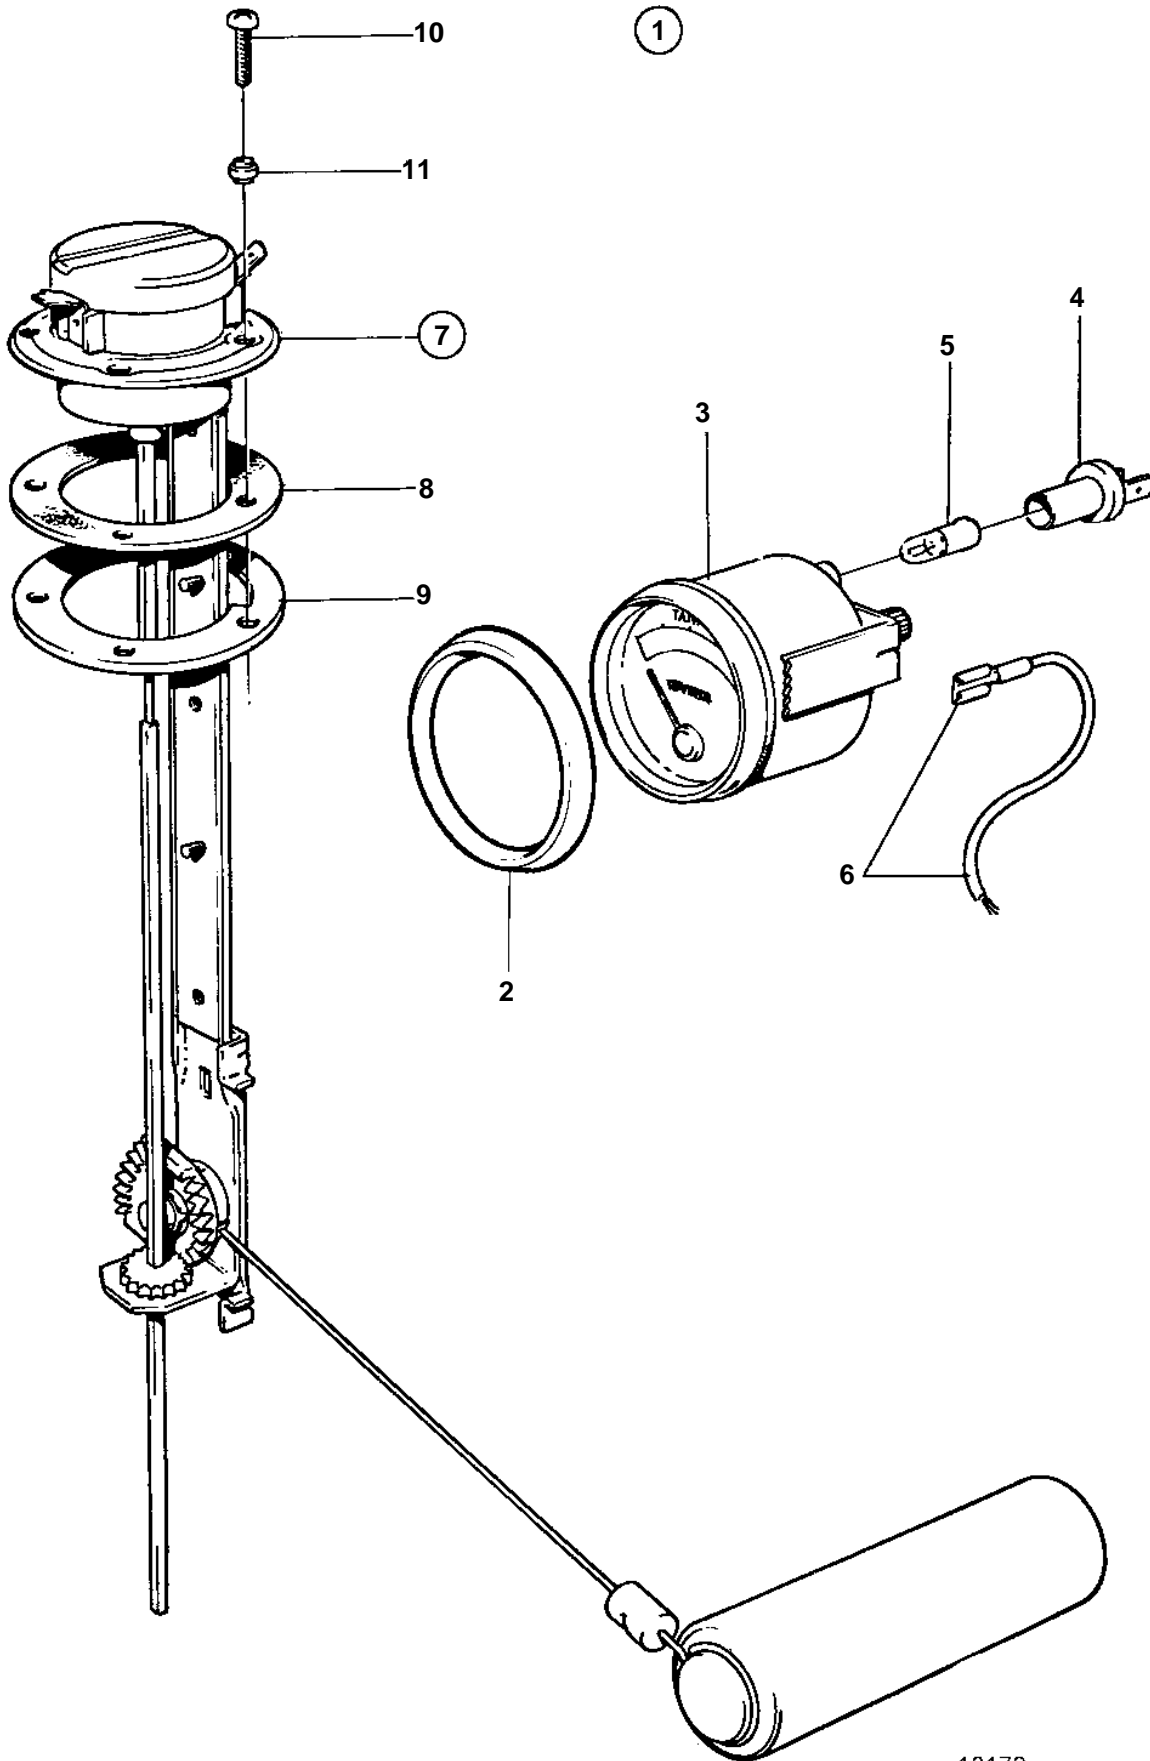

230A, 230B, 250A, 250B

230A, 230B, 250A, 250B

REF	PART NO.	QTY	DESCRIPTION	NOTES
1	828714	1	Fuel gauge kit	GOLD COLOURED DECOR STRIPE., 12V REPL BY 858879
2	858643	1	· Front ring	(828542)
3	863940	1	· Fuel gauge	(828632)
4	863945	2	· · Lamp socket	FOR INSTRUMENTS WITH PARTNO 828632,828635 SHOULD WHITE BULB 19923 AND BULB HOLDER 808175 BE INSTALLED.
5	863946	2	· · Bulb	FOR INSTRUMENTS WITH PARTNO 828632,828635 SHOULD WHITE BULB 19923 AND BULB HOLDER 808175 BE INSTALLED., RED
6		X	· CABLES AND TERMINALS	SEE GROUP 3
7	837999	1	· Sensor	
8	89865	1	· · Gasket	
9	834480	1	· · Flange	
10	956078	4	· · Cross recessed screw	L = 16 MM
	956081	1	· · Cross recessed screw	L = 25 MM
11	834481	5	· · Gasket	