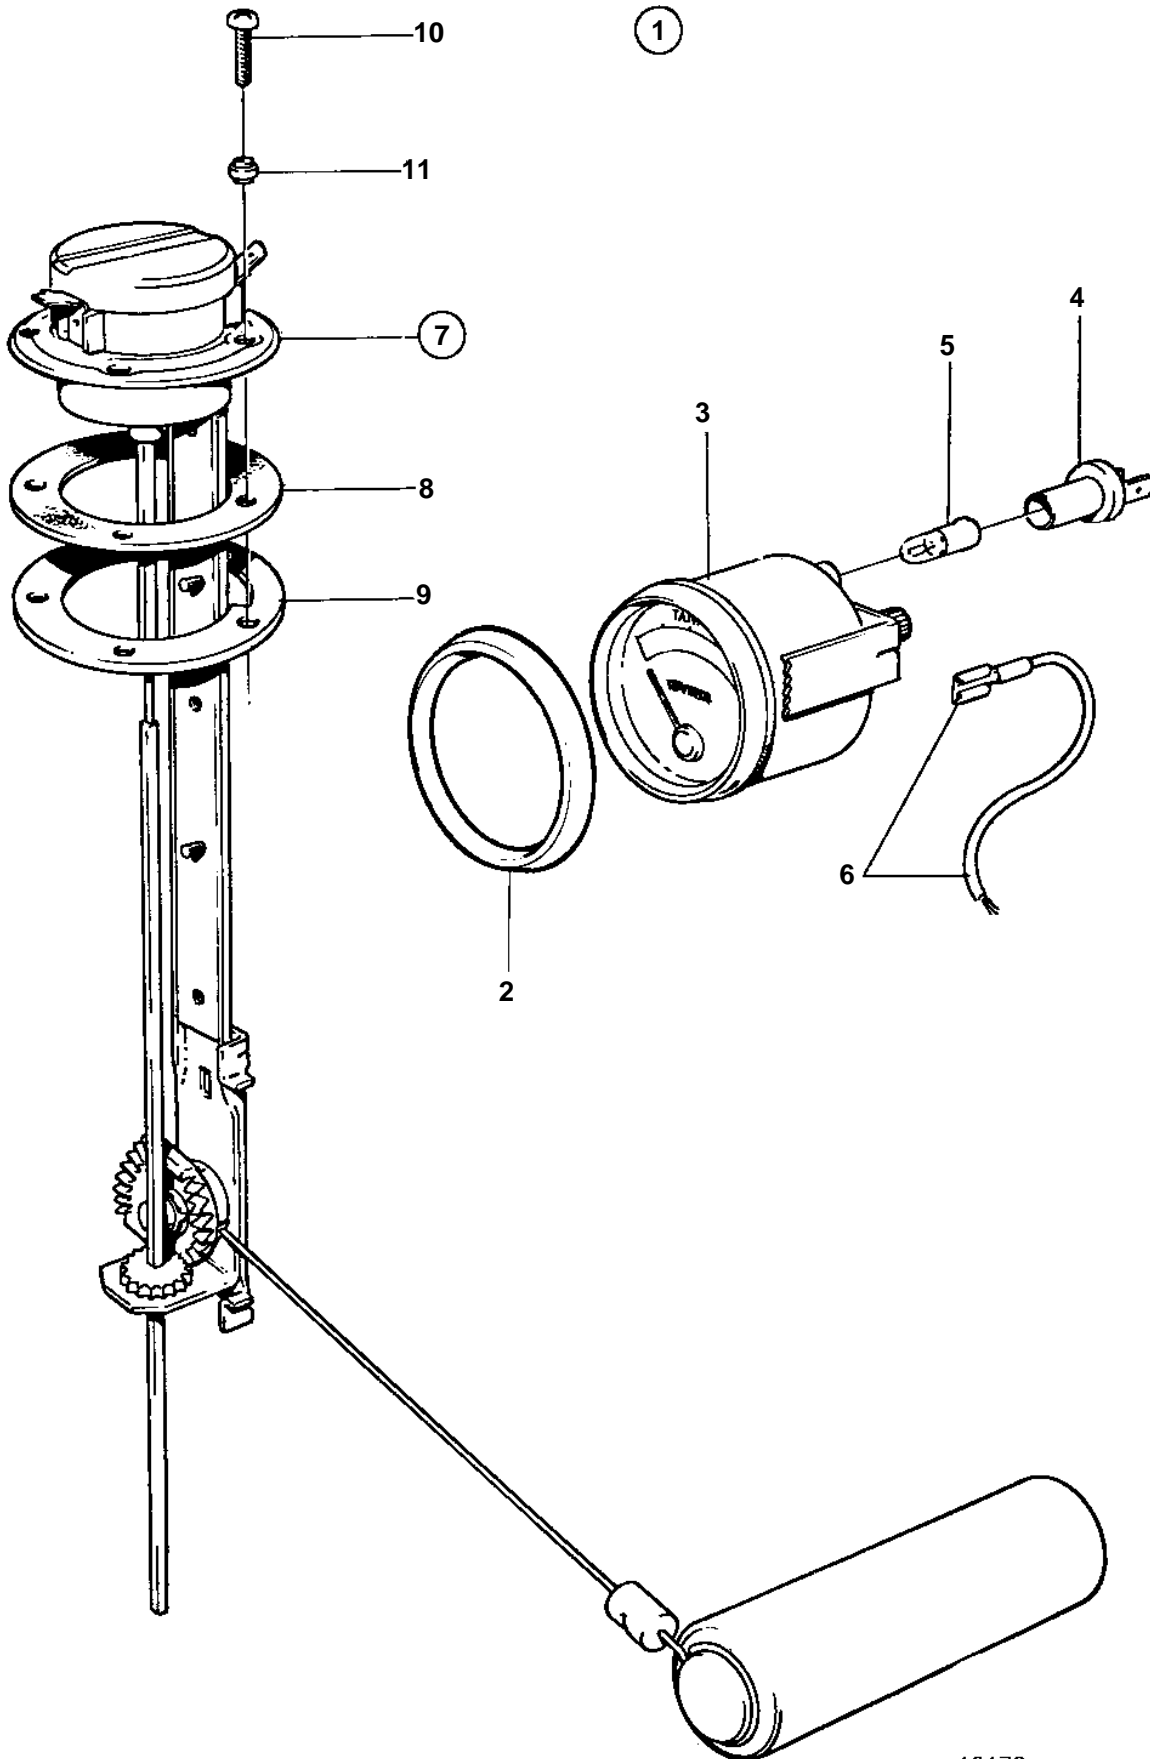

230A, 230B, 250A, 250B

230A, 230B, 250A, 250B

REF	PART NO.	QTY	DESCRIPTION	NOTES
1	1140461	1	Fuel gauge kit	
2	858643	1	· Front ring	
3	863940	1	· Fuel gauge	(828632)
4	863945	2	· · Lamp socket	FOR INSTRUMENTS WITH PARTNO 828632,828635 SHOULD WHITE BULB 19923 AND BULB HOLDER 808175 BE INSTALLED.
5	863946	2	· · Bulb	FOR INSTRUMENTS WITH PARTNO 828632,828635 SHOULD WHITE BULB 19923 AND BULB HOLDER 808175 BE INSTALLED., RED
6		X	· CABLES AND TERMINALS	SEE GROUP 3
7	837999	1	· Sensor	
8	89865	1	· · Gasket	
9	834480	1	· · Flange	
10	956078	4	· · Cross recessed screw	L = 16 MM
	956081	1	· · Cross recessed screw	L = 25 MM
11	834481	5	· · Gasket	