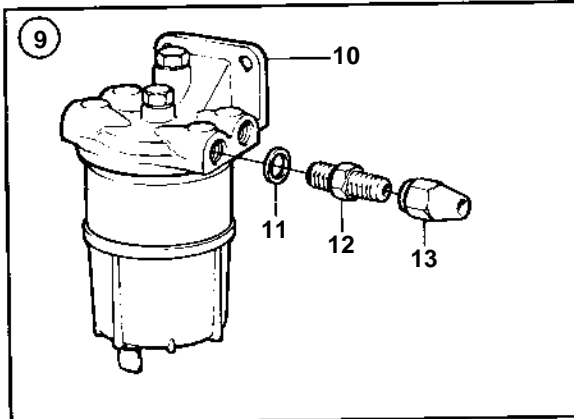

230A, 230B, 250A, 250B

6187

230A, 230B, 250A, 250B

REF	PART NO.	QTY	DESCRIPTION	SEE SEC.	NOTES
1	855117	1	Nipple		1/8"-27 NPTF
	855207	1	Nipple		1/4"-18 NPTF
2	829744	1	Hose connection		5/16"
	855129	1	Hose connection		5/16"
3		1	Fuel hose		(831630)
	1141555		Fuel hose		D = 10 MM, ALT
	1141555	1	Fuel hose		(834899)
			Fuel hose		D = 6,3 MM, ALT
4	845109	1	Fuel filter		5/16", 3/8"
			Bulletin 50-03	50-03-EN	Extra Fuel/Water Separators, D2010, D22
5	821094	1	• Fuel filter		
			Bulletin 50-03	50-03-EN	Extra Fuel/Water Separators, D2010, D22
6	18817	2	• Gasket		
7	191397	2	• Nipple		5/16"
	941438	2	• Nipple		3/8"
8	954322	2	• Fitting nut		5/16"
	954323	2	• Fitting nut		3/8"
9	833972	1	Water separator		5/16", 3/8"
10	833971	1	• Water separator		
11	957176	2	• Gasket		REPL BY 857177
12	191397	2	• Nipple		5/16"
	941438	2	• Nipple		3/8"
13	954322	2	• Fitting nut		5/16"
	954323	2	• Fitting nut		3/8"
14	841071	1	Fuel filter		REPL BY 855952
15	841054	1	• Fuel filter, FUEL FILTER		REPL BY 855952
				11447	
16		1	• • HOUSING		
17	841162	1	• • Filter		
18		1	• • COVER		
19	190962	2	Nipple		5/16"
	954337	2	Nipple		3/8"
20	954322	2	Fitting nut		5/16"
	954323	2	Fitting nut		3/8"
21	827912	1	Fuel pipe		5/16"
			Bulletin P-23-4-3	P-23-4-3-EN	Fuel Line 5/16", Copper Pipe
22	943847	1	• Tube		5/16", L=5000MM
23	954322	3	• Fitting nut		
24	954336	2	• Nipple		
25	954343	1	• Elbow nipple		
26	824599	1	• Tap		
27	951189	15	• Clamp		
28	955139	15	• Cross recessed screw		