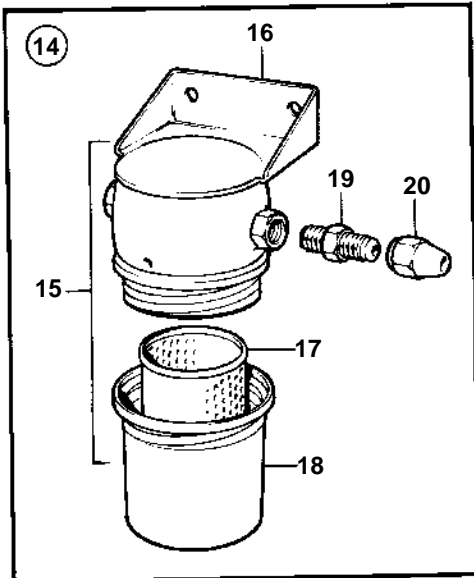

230A, 230B, 250A, 250B

6187

230A, 230B, 250A, 250B

REF	PART NO.	QTY	DESCRIPTION	SEE SEC.	NOTES
1	855117	1	Nipple		1/8"-27 NPTF
	855207	1	Nipple		1/4"-18 NPTF
2	829744	1	Hose connection		5/16"
	855129	1	Hose connection		5/16"
3		1	Fuel hose		(831630)
	1141555		Fuel hose		D = 10 MM, ALT
	1141555	1	Fuel hose		(834899)
			Fuel hose		D = 6,3 MM, ALT
4	845109	1	Fuel filter		5/16", 3/8"
			Bulletin 50-03	50-03-EN	Extra Fuel/Water Separators, D2010, D22
5	821094	1	• Fuel filter		
			Bulletin 50-03	50-03-EN	Extra Fuel/Water Separators, D2010, D22
6	18817	2	• Gasket		
7	191397	2	• Nipple		5/16"
	941438	2	• Nipple		3/8"
8	954322	2	• Fitting nut		5/16"
	954323	2	• Fitting nut		3/8"
9	833972	1	Water separator		5/16", 3/8"
10	833971	1	• Water separator		
11	957176	2	• Gasket		REPL BY 857177
12	191397	2	• Nipple		5/16"
	941438	2	• Nipple		3/8"
13	954322	2	• Fitting nut		5/16"
	954323	2	• Fitting nut		3/8"
14	841071	1	Fuel filter		REPL BY 855952
15	841054	1	• Fuel filter, FUEL FILTER		REPL BY 855952
				11447	
16		1	• • HOUSING		
17	841162	1	• • Filter		
18		1	• • COVER		
19	190962	2	Nipple		5/16"
	954337	2	Nipple		3/8"
20	954322	2	Fitting nut		5/16"
	954323	2	Fitting nut		3/8"
21	827912	1	Fuel pipe		5/16"
			Bulletin P-23-4-3	P-23-4-3-EN	Fuel Line 5/16", Copper Pipe
22	943847	1	• Tube		5/16", L=5000MM
23	954322	3	• Fitting nut		
24	954336	2	• Nipple		
25	954343	1	• Elbow nipple		
26	824599	1	• Tap		
27	951189	15	• Clamp		
28	955139	15	• Cross recessed screw		