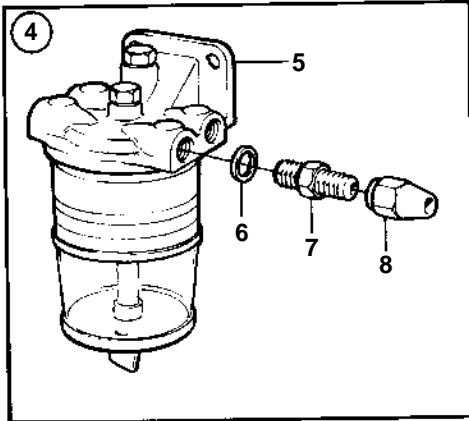

230A, 230B, 250A, 250B

6187

230A, 230B, 250A, 250B

REF	PART NO.	QTY	DESCRIPTION	SEE SEC.	NOTES
1	855117	1	Nipple		1/8"-27 NPTF
	855207	1	Nipple		1/4"-18 NPTF
2	829744	1	Hose connection		5/16"
	855129	1	Hose connection		5/16"
3		1	Fuel hose		(831630)
	1141555		Fuel hose		D = 10 MM, ALT
	1141555	1	Fuel hose		(834899)
			Fuel hose		D = 6,3 MM, ALT
4	845109	1	Fuel filter		5/16", 3/8"
			Bulletin 50-03	50-03-EN	Extra Fuel/Water Separators, D2010, D22
5	821094	1	• Fuel filter		
			Bulletin 50-03	50-03-EN	Extra Fuel/Water Separators, D2010, D22
6	18817	2	• Gasket		
7	191397	2	• Nipple		5/16"
	941438	2	• Nipple		3/8"
8	954322	2	• Fitting nut		5/16"
	954323	2	• Fitting nut		3/8"
9	833972	1	Water separator		5/16", 3/8"
10	833971	1	• Water separator		
11	957176	2	• Gasket		REPL BY 857177
12	191397	2	• Nipple		5/16"
	941438	2	• Nipple		3/8"
13	954322	2	• Fitting nut		5/16"
	954323	2	• Fitting nut		3/8"
14	841071	1	Fuel filter		REPL BY 855952
15	841054	1	• Fuel filter, FUEL FILTER		REPL BY 855952
				11447	
16		1	• • HOUSING		
17	841162	1	• • Filter		
18		1	• • COVER		
19	190962	2	Nipple		5/16"
	954337	2	Nipple		3/8"
20	954322	2	Fitting nut		5/16"
	954323	2	Fitting nut		3/8"
21	827912	1	Fuel pipe		5/16"
			Bulletin P-23-4-3	P-23-4-3-EN	Fuel Line 5/16", Copper Pipe
22	943847	1	• Tube		5/16", L=5000MM
23	954322	3	• Fitting nut		
24	954336	2	• Nipple		
25	954343	1	• Elbow nipple		
26	824599	1	• Tap		
27	951189	15	• Clamp		
28	955139	15	• Cross recessed screw		