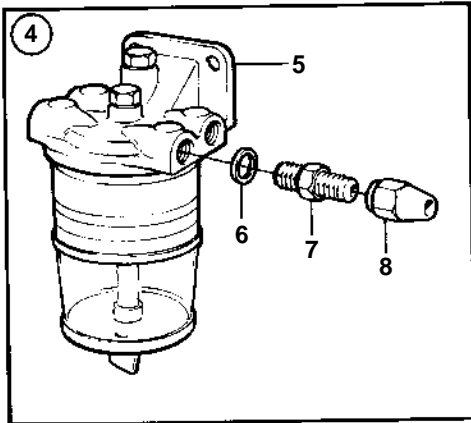

230A, 230B, 250A, 250B

6187

230A, 230B, 250A, 250B

REF	PART NO.	QTY	DESCRIPTION	SEE SEC.	NOTES
1	855117	1	Nipple		1/8"-27 NPTF
	855207	1	Nipple		1/4"-18 NPTF
2	829744	1	Hose connection		5/16"
	855129	1	Hose connection		5/16"
3		1	Fuel hose		(831630)
	1141555		Fuel hose		D = 10 MM, ALT
	1141555	1	Fuel hose		(834899)
			Fuel hose		D = 6,3 MM, ALT
4	845109	1	Fuel filter		5/16", 3/8"
			Bulletin 50-03	50-03-EN	Extra Fuel/Water Separators, D2010, D22
5	821094	1	• Fuel filter		
			Bulletin 50-03	50-03-EN	Extra Fuel/Water Separators, D2010, D22
6	18817	2	• Gasket		
7	191397	2	• Nipple		5/16"
	941438	2	• Nipple		3/8"
8	954322	2	• Fitting nut		5/16"
	954323	2	• Fitting nut		3/8"
9	833972	1	Water separator		5/16", 3/8"
10	833971	1	• Water separator		
11	957176	2	• Gasket		REPL BY 857177
12	191397	2	• Nipple		5/16"
	941438	2	• Nipple		3/8"
13	954322	2	• Fitting nut		5/16"
	954323	2	• Fitting nut		3/8"
14	841071	1	Fuel filter		REPL BY 855952
15	841054	1	• Fuel filter, FUEL FILTER		REPL BY 855952
				11447	
16		1	• • HOUSING		
17	841162	1	• • Filter		
18		1	• • COVER		
19	190962	2	Nipple		5/16"
	954337	2	Nipple		3/8"
20	954322	2	Fitting nut		5/16"
	954323	2	Fitting nut		3/8"
21	827912	1	Fuel pipe		5/16"
			Bulletin P-23-4-3	P-23-4-3-EN	Fuel Line 5/16", Copper Pipe
22	943847	1	• Tube		5/16", L=5000MM
23	954322	3	• Fitting nut		
24	954336	2	• Nipple		
25	954343	1	• Elbow nipple		
26	824599	1	• Tap		
27	951189	15	• Clamp		
28	955139	15	• Cross recessed screw		