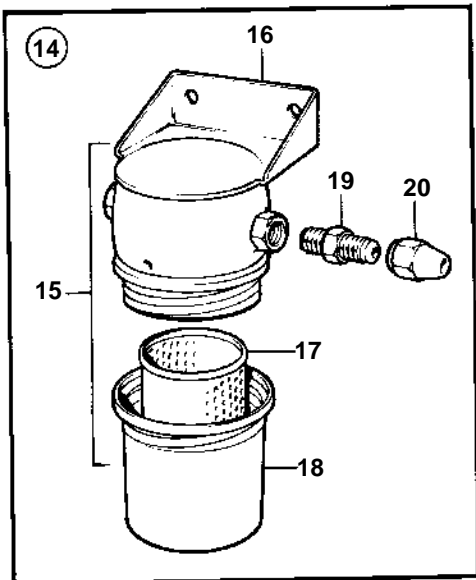

230A, 230B, 250A, 250B

6187

230A, 230B, 250A, 250B

REF	PART NO.	QTY	DESCRIPTION	SEE SEC.	NOTES
1	855117	1	Nipple		1/8"-27 NPTF
	855207	1	Nipple		1/4"-18 NPTF
2	829744	1	Hose connection		5/16"
	855129	1	Hose connection		5/16"
3		1	Fuel hose		(831630)
	1141555		Fuel hose		D = 10 MM, ALT
	1141555	1	Fuel hose		(834899)
			Fuel hose		D = 6,3 MM, ALT
4	845109	1	Fuel filter		5/16", 3/8"
			Bulletin 50-03	50-03-EN	Extra Fuel/Water Separators, D2010, D22
5	821094	1	• Fuel filter		
			Bulletin 50-03	50-03-EN	Extra Fuel/Water Separators, D2010, D22
6	18817	2	• Gasket		
7	191397	2	• Nipple		5/16"
	941438	2	• Nipple		3/8"
8	954322	2	• Fitting nut		5/16"
	954323	2	• Fitting nut		3/8"
9	833972	1	Water separator		5/16", 3/8"
10	833971	1	• Water separator		
11	957176	2	• Gasket		REPL BY 857177
12	191397	2	• Nipple		5/16"
	941438	2	• Nipple		3/8"
13	954322	2	• Fitting nut		5/16"
	954323	2	• Fitting nut		3/8"
14	841071	1	Fuel filter		REPL BY 855952
15	841054	1	• Fuel filter, FUEL FILTER		REPL BY 855952
				11447	
16		1	• • HOUSING		
17	841162	1	• • Filter		
18		1	• • COVER		
19	190962	2	Nipple		5/16"
	954337	2	Nipple		3/8"
20	954322	2	Fitting nut		5/16"
	954323	2	Fitting nut		3/8"
21	827912	1	Fuel pipe		5/16"
			Bulletin P-23-4-3	P-23-4-3-EN	Fuel Line 5/16", Copper Pipe
22	943847	1	• Tube		5/16", L=5000MM
23	954322	3	• Fitting nut		
24	954336	2	• Nipple		
25	954343	1	• Elbow nipple		
26	824599	1	• Tap		
27	951189	15	• Clamp		
28	955139	15	• Cross recessed screw		