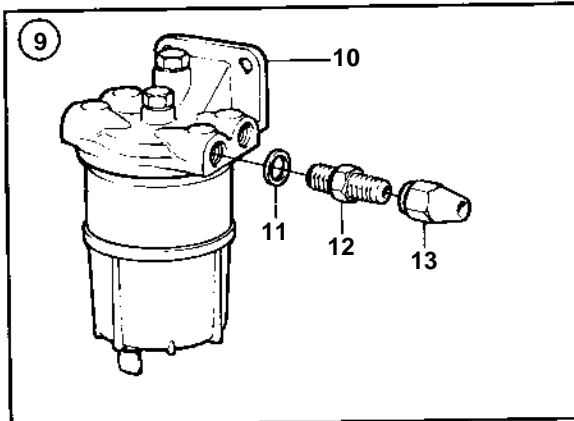

230A, 230B, 250A, 250B

6187

230A, 230B, 250A, 250B

REF	PART NO.	QTY	DESCRIPTION	SEE SEC.	NOTES
1	855117	1	Nipple		1/8"-27 NPTF
	855207	1	Nipple		1/4"-18 NPTF
2	829744	1	Hose connection		5/16"
	855129	1	Hose connection		5/16"
3		1	Fuel hose		(831630)
	1141555		Fuel hose		D = 10 MM, ALT
	1141555	1	Fuel hose		(834899)
			Fuel hose		D = 6,3 MM, ALT
4	845109	1	Fuel filter		5/16", 3/8"
			Bulletin 50-03	50-03-EN	Extra Fuel/Water Separators, D2010, D22
5	821094	1	• Fuel filter		
			Bulletin 50-03	50-03-EN	Extra Fuel/Water Separators, D2010, D22
6	18817	2	• Gasket		
7	191397	2	• Nipple		5/16"
	941438	2	• Nipple		3/8"
8	954322	2	• Fitting nut		5/16"
	954323	2	• Fitting nut		3/8"
9	833972	1	Water separator		5/16", 3/8"
10	833971	1	• Water separator		
11	957176	2	• Gasket		REPL BY 857177
12	191397	2	• Nipple		5/16"
	941438	2	• Nipple		3/8"
13	954322	2	• Fitting nut		5/16"
	954323	2	• Fitting nut		3/8"
14	841071	1	Fuel filter		REPL BY 855952
15	841054	1	• Fuel filter, FUEL FILTER		REPL BY 855952
				11447	
16		1	• • HOUSING		
17	841162	1	• • Filter		
18		1	• • COVER		
19	190962	2	Nipple		5/16"
	954337	2	Nipple		3/8"
20	954322	2	Fitting nut		5/16"
	954323	2	Fitting nut		3/8"
21	827912	1	Fuel pipe		5/16"
			Bulletin P-23-4-3	P-23-4-3-EN	Fuel Line 5/16", Copper Pipe
22	943847	1	• Tube		5/16", L=5000MM
23	954322	3	• Fitting nut		
24	954336	2	• Nipple		
25	954343	1	• Elbow nipple		
26	824599	1	• Tap		
27	951189	15	• Clamp		
28	955139	15	• Cross recessed screw		