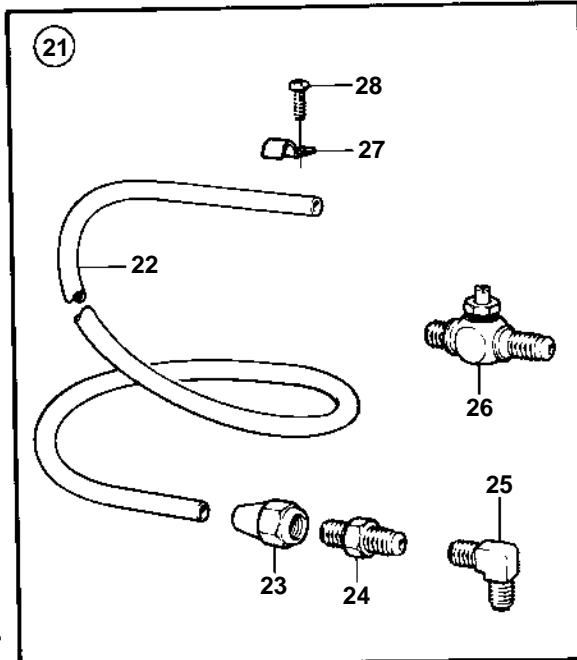

230A, 230B, 250A, 250B

6187

230A, 230B, 250A, 250B

REF	PART NO.	QTY	DESCRIPTION	SEE SEC.	NOTES
1	855117	1	Nipple		1/8"-27 NPTF
	855207	1	Nipple		1/4"-18 NPTF
2	829744	1	Hose connection		5/16"
	855129	1	Hose connection		5/16"
3		1	Fuel hose		(831630)
	1141555		Fuel hose		D = 10 MM, ALT
	1141555	1	Fuel hose		(834899)
			Fuel hose		D = 6,3 MM, ALT
4	845109	1	Fuel filter		5/16", 3/8"
			Bulletin 50-03	50-03-EN	Extra Fuel/Water Separators, D2010, D22
5	821094	1	• Fuel filter		
			Bulletin 50-03	50-03-EN	Extra Fuel/Water Separators, D2010, D22
6	18817	2	• Gasket		
7	191397	2	• Nipple		5/16"
	941438	2	• Nipple		3/8"
8	954322	2	• Fitting nut		5/16"
	954323	2	• Fitting nut		3/8"
9	833972	1	Water separator		5/16", 3/8"
10	833971	1	• Water separator		
11	957176	2	• Gasket		REPL BY 857177
12	191397	2	• Nipple		5/16"
	941438	2	• Nipple		3/8"
13	954322	2	• Fitting nut		5/16"
	954323	2	• Fitting nut		3/8"
14	841071	1	Fuel filter		REPL BY 855952
15	841054	1	• Fuel filter, FUEL FILTER		REPL BY 855952
				11447	
16		1	• • HOUSING		
17	841162	1	• • Filter		
18		1	• • COVER		
19	190962	2	Nipple		5/16"
	954337	2	Nipple		3/8"
20	954322	2	Fitting nut		5/16"
	954323	2	Fitting nut		3/8"
21	827912	1	Fuel pipe		5/16"
			Bulletin P-23-4-3	P-23-4-3-EN	Fuel Line 5/16", Copper Pipe
22	943847	1	• Tube		5/16", L=5000MM
23	954322	3	• Fitting nut		
24	954336	2	• Nipple		
25	954343	1	• Elbow nipple		
26	824599	1	• Tap		
27	951189	15	• Clamp		
28	955139	15	• Cross recessed screw		