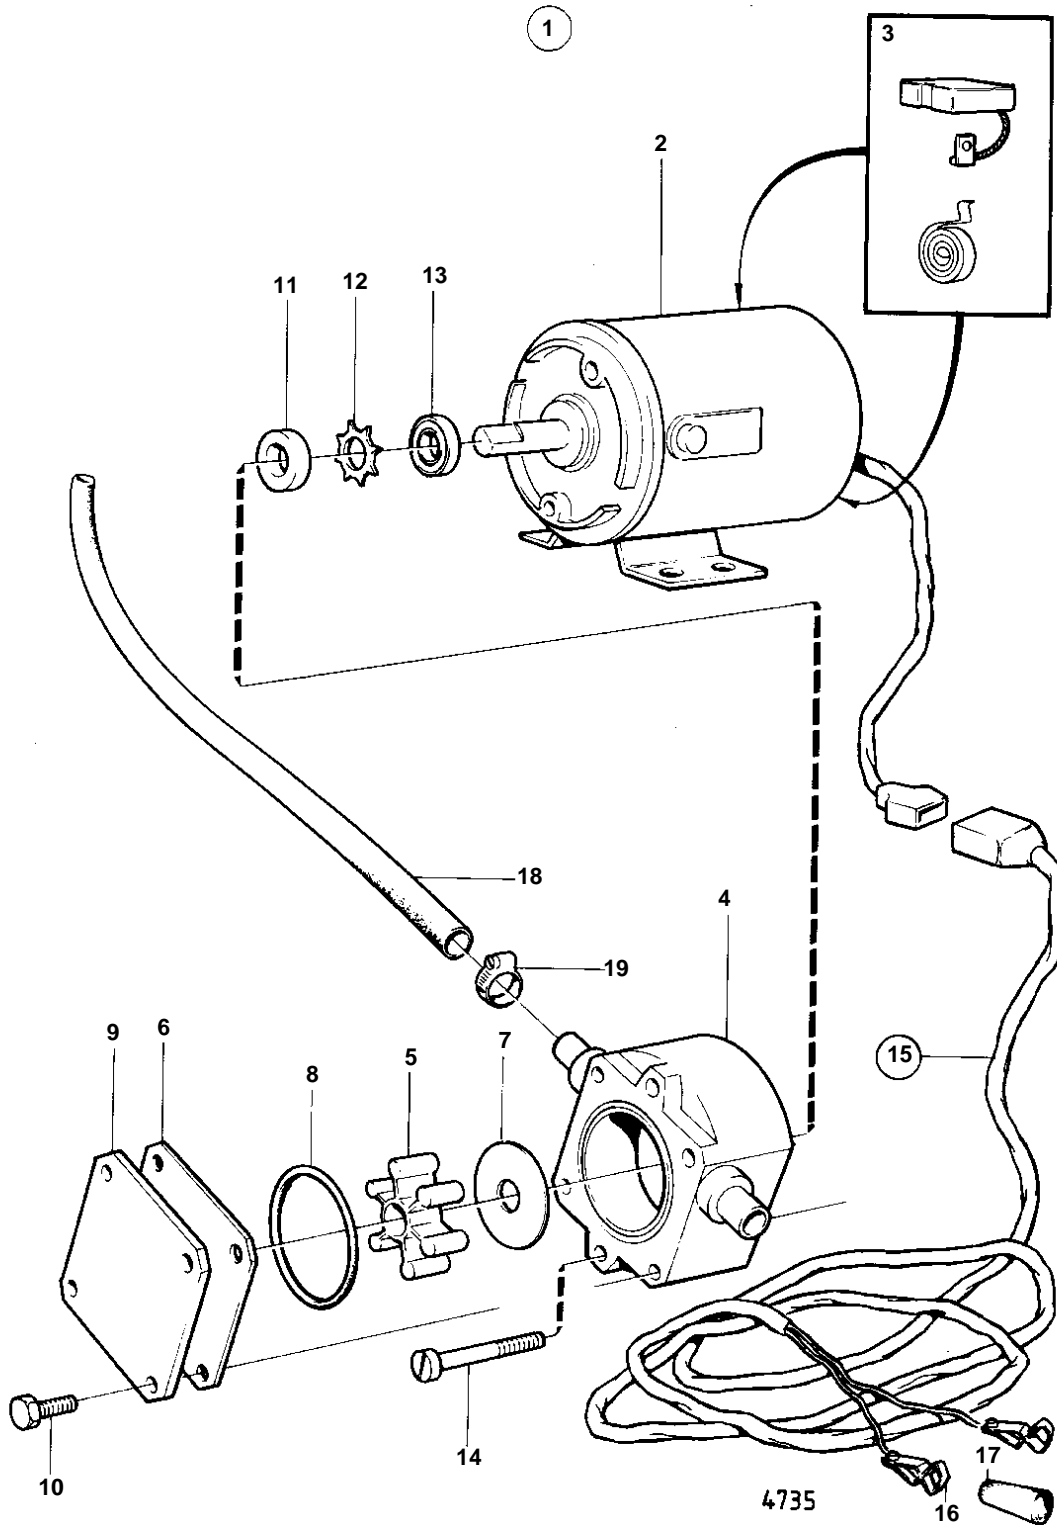

230A, 230B, 250A, 250B

230A, 230B, 250A, 250B

REF	PART NO.	QTY	DESCRIPTION	NOTES
1	843114	1	Oil bilge pump	12V
2		1	· EL MOTOR	
3		2	· CARBON BRUSH KIT	
4		1	Pump housing	
5		1	IMPELLER	
6	844017	1	Wear washer	
7	844016	1	Wear washer	
8		1	O-RING	
9	844018	1	Cardboard tube	
10	844021	4	Screw	
11		1	SEAL RING	
12		1	LOCK WASHER	
13	844019	1	Oil deflector ring	
14	844020	2	Screw	
15	843113	1	Cable trunk	
16		1	· BATTERY TERMINAL	REPLAC%E1 PAR 1EA 844280 1EA 844278, + (843111)
		1	· BATTERY TERMINAL	REPLACED BY 1EA 844280, 1EA 844279., (843112)
	844280	2	· Clip	LATE TYPE
17		1	· Isolation	LATE TYPE BLACK
		1	· Isolation	LATE TYPE RED
18	943707	X	Hose	L = 3000 MM
19	943471	3	Hose clamp	
	844022	1	Impeller kit	