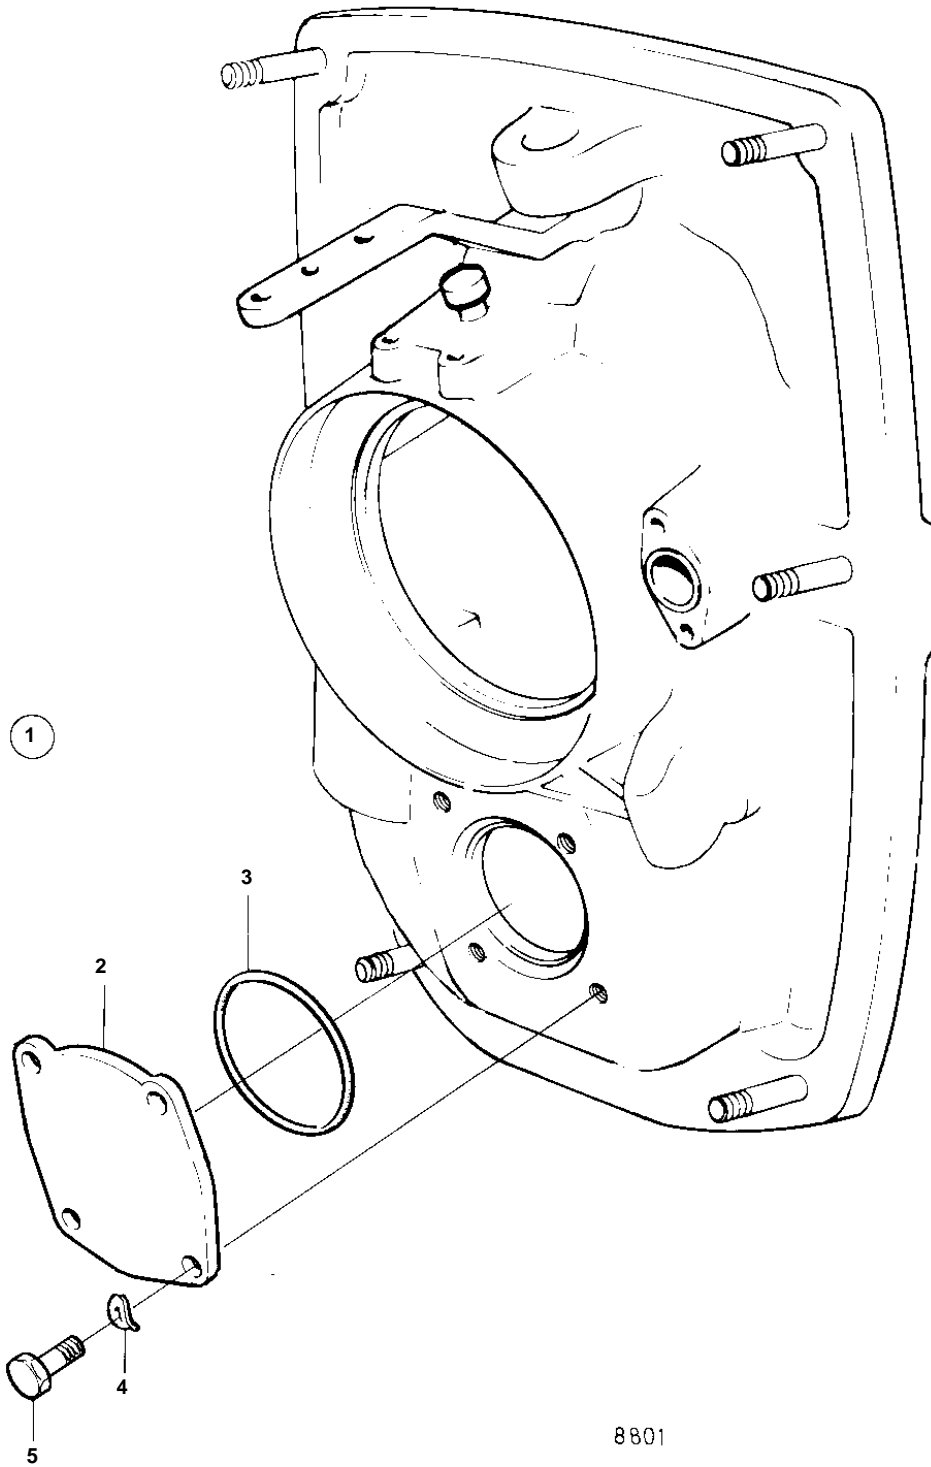

230A, 230B, 250A, 250B

230A, 230B, 250A, 250B

REF	PART NO.	QTY	DESCRIPTION	NOTES
1		1	Cover plate	
2		1	• Seal flange	REPL BY 1140003
3	925260	1	• O-ring	
4	941908	4	• Spring washer	
5	970945	4	• Hexagon screw	