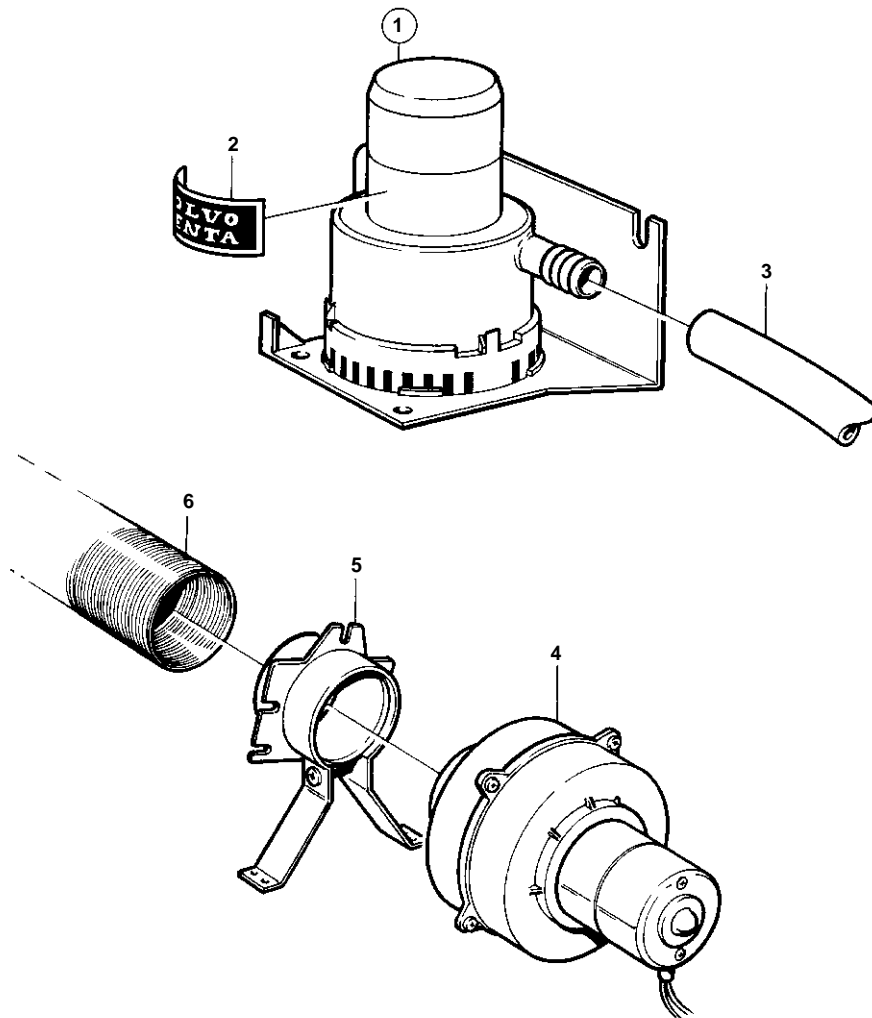

230A, 230B, 250A, 250B

9650

230A, 230B, 250A, 250B

REF	PART NO.	QTY	DESCRIPTION	NOTES
1	828763	1	Bilge pump	12V
2		1	· Decal	
3	952969	X	Hose	L = 50000 MM
4		1	Fan	12V
5	828798	1	Mounting kit	
6	828807	1	Ventilation hose	L = 5000 MM