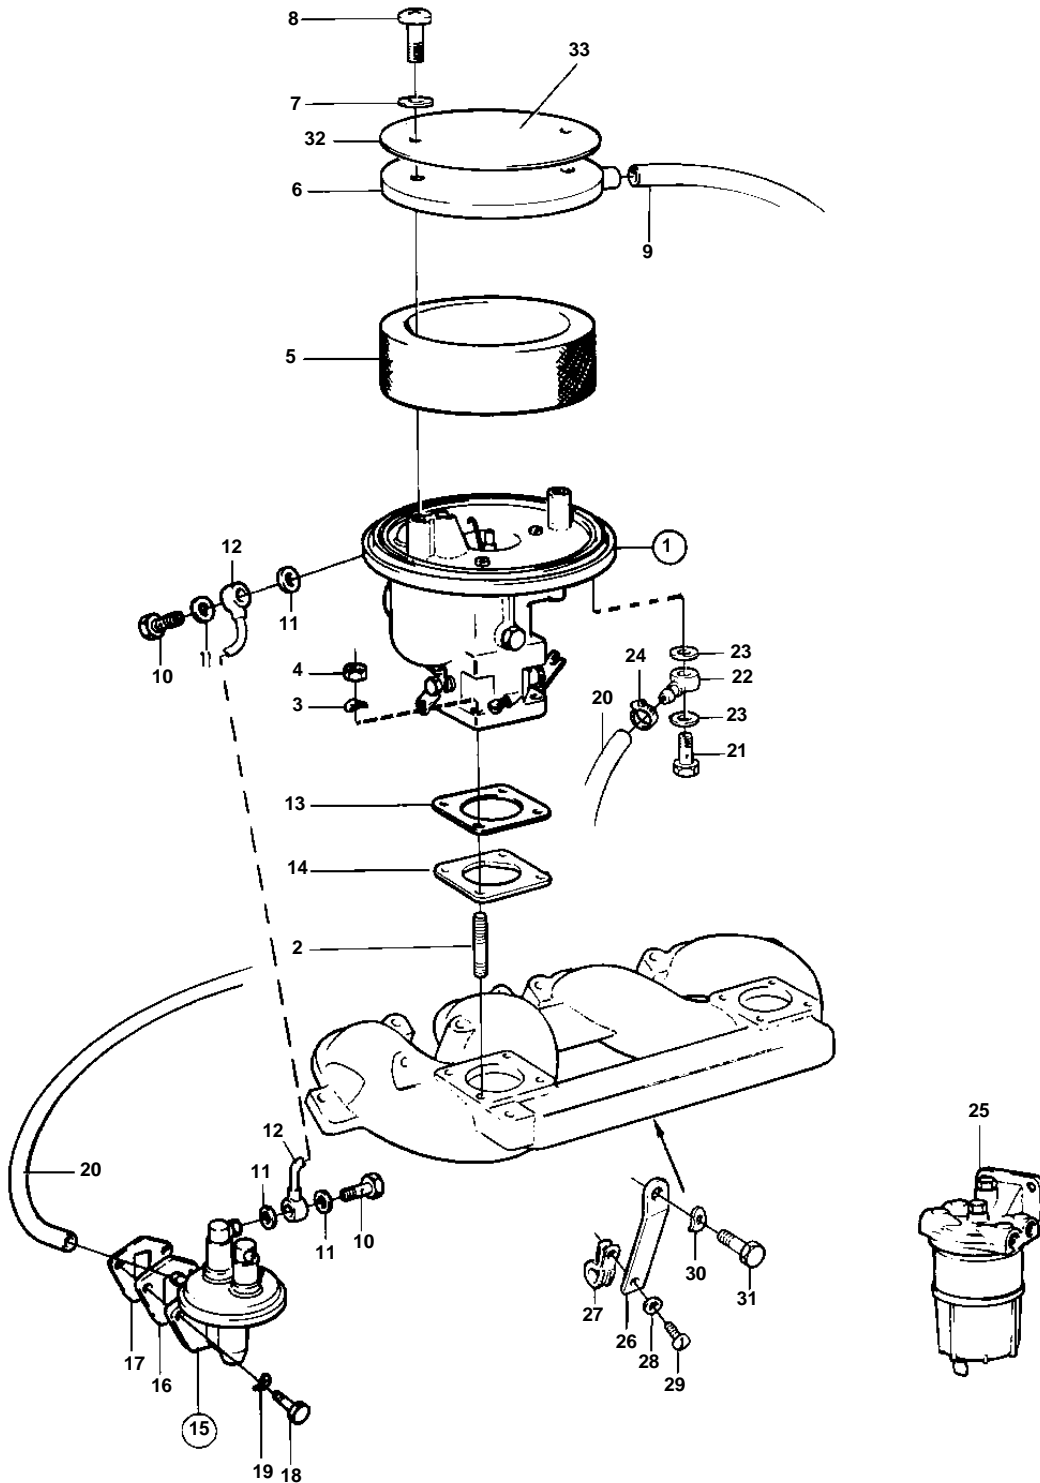

230A, 230B

11564

230A, 230B

REF	PART NO.	QTY	DESCRIPTION	NOTES
1		1	Carburetor	
2	953044	2	Stud	
3	941907	4	Spring washer	
4	947941	4	Hexagon nut	
5	824663	1	Flame shield	
6		1	Cover	
7	941906	2	Spring washer	
8	974676	2	Flange screw	(968869)
9	948553	X	Hose	
10	824711	1	Hollow screw	
11	834452	2	Gasket	
12	841532	1	Fuel pipe	
13	824677	2	Gasket	
14	841992	1	Flange	
15	841161	1	Fuel pump	
		X	· COMPONENTS	
16	463391	1	Spacer	
17	3501530	2	Gasket	
18	975099	2	Screw	(959224)
19	941907	2	Spring washer	
20	941149	X	Hose	L = 400 MM
21	942003	1	Hollow screw	
22	855054	1	Banjo nipple	
23	957171	2	Gasket	
24	947331	1	Hose clamp	
25		X	FUEL FILTER	SEE GROUP 9
26	841919	1	Bracket	
27	952623	1	Clamp	
28	940096	1	Gasket	
29	190665	1	Hexagon screw	
30	941906	1	Spring washer	SEE GROUP 2B
31	965216	1	Flange screw	SEE GROUP 2B
32		1	Cover	
33		1	Decal	