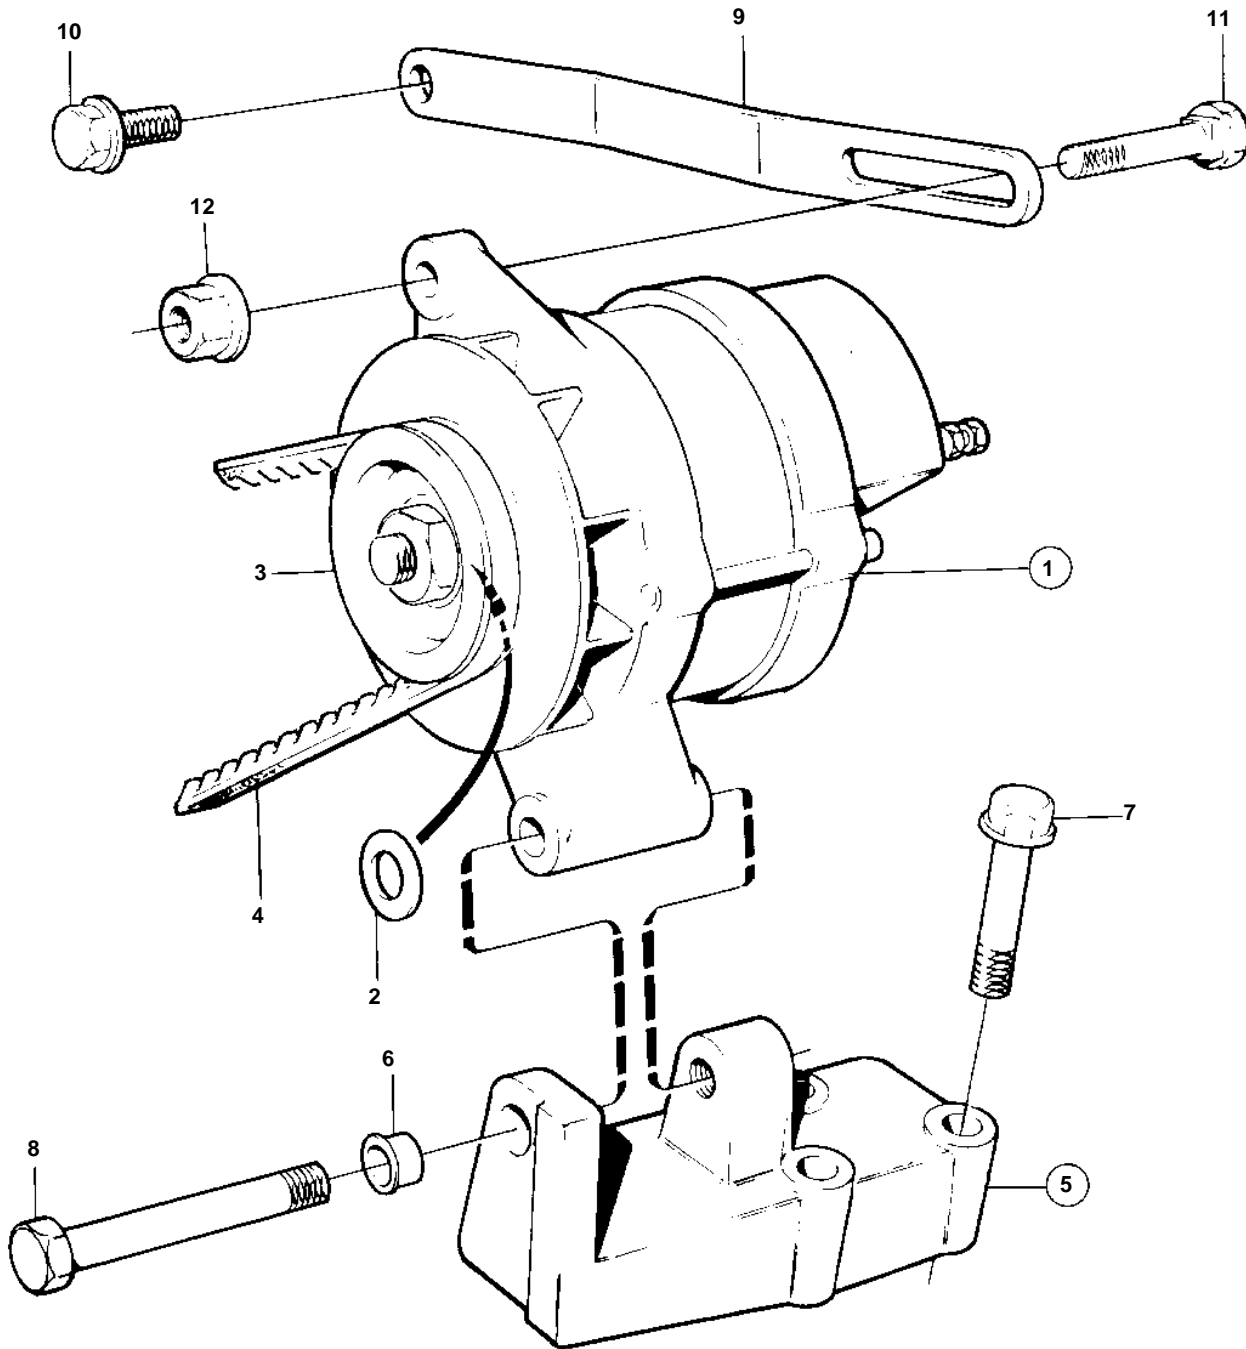

230A, 230B

10119

230A, 230B

REF	PART NO.	QTY	DESCRIPTION	SEE SEC.	NOTES
1	858839	1	Alternator		FOR 12 VOLTAGE ELECTRIC SYSTEM. REPL BY 858838
				11361	
	858838	1	Alternator		FOR 12 VOLTAGE ELECTRIC SYSTEM., ALSO AVAILABLE AS AN EXCHANGE PART., 14V 50A REPL BY 872018
				11362	
	872018	1	Alternator		FOR 12 VOLTAGE ELECTRIC SYSTEM., ALSO AVAILABLE AS AN EXCHANGE PART., 14V 50A REPL BY 872926
				11362	
	872926	1	Alternator		FOR 12 VOLTAGE ELECTRIC SYSTEM., ALSO AVAILABLE AS AN EXCHANGE PART., 14V 50A
				11363	
2		1	Shim		
3	841811	1	Pulley		
4	966694	1	V-belt		
5	831763	1	Alternator bracket		
6	831920	1	Bushing		
7	968891	3	Flange screw		
8	955700	1	Hexagon screw		
9	855669	1	Tensioner		
10	968894	1	Flange screw		
11	968322	1	Square neck screw		
12	968862	1	Nut		