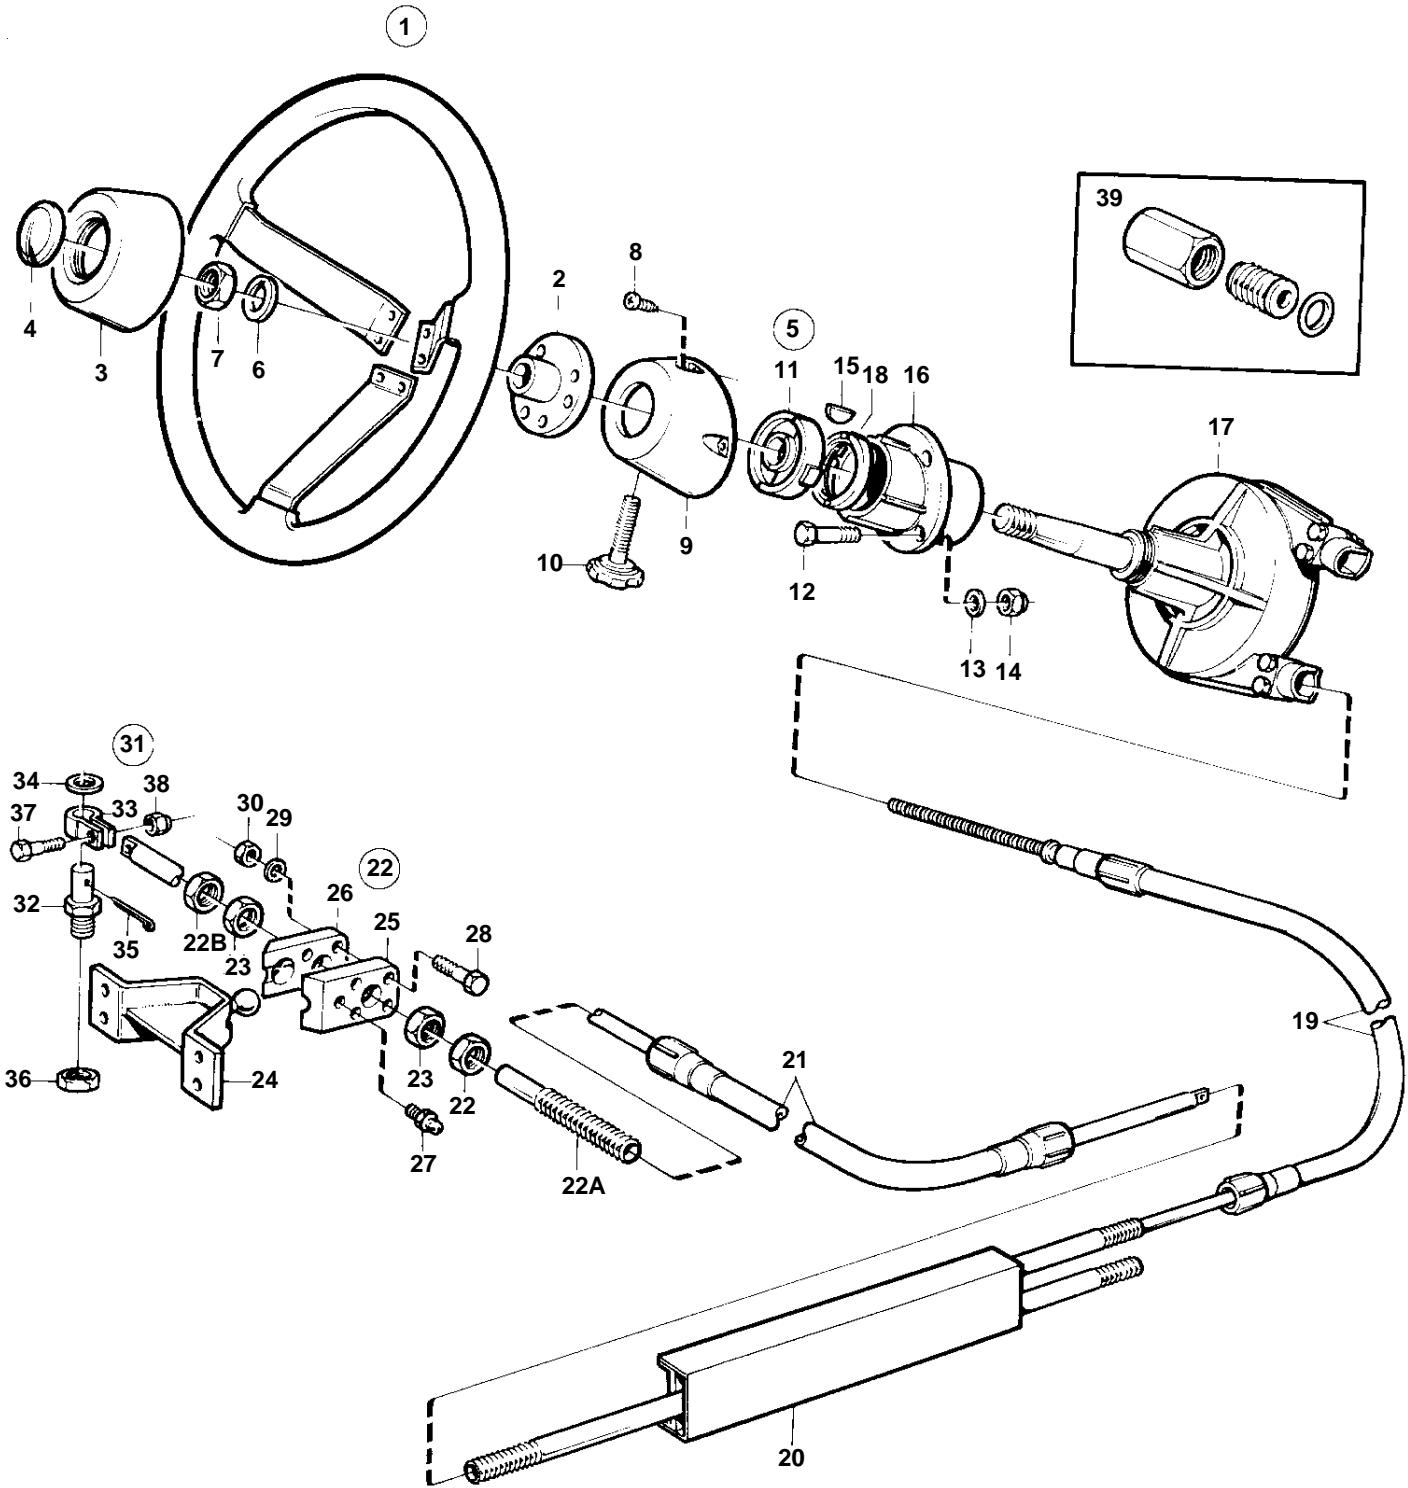

COMMON

15565

## COMMON

REF	PART NO.	QTY	DESCRIPTION	NOTES
1	850936	1	Steering wheel	
2		1	• Steering wheel hub	
3		1	• Steering wheel pad	
4		1	• Steering wh emblem	
5	853182	1	Mounting kit	90° WHITE
	1140023	1	Mounting kit	90° BLACK
	853183	1	Mounting kit	70° WHITE
	1140024	1	Mounting kit	70° BLACK
6	3851613	1	• Lock washer	
7	955793	1	• Nut	
8	965325	2	• Screw	
9		1	• Cover	
10	3851612	1	• Screw	
11	3851611	2	• Bearing bushing	
12	955298	4	• Screw	
13	955894	4	• Washer	
14	946036	4	• Lock nut	
15	160807	1	• Key	
16		1	• Steering head	
17	853181	1	Steering box	
18	3851614	1	• Nut	
19	828886	1	Steering cable	L=2,00m
	828887	1	Steering cable	L=2,25m
	828888	1	Steering cable	L=2,50m
	828889	1	Steering cable	L=2,75m
	853185	1	Steering cable	L=3,00m
	853186	1	Steering cable	L=3,25m
	853187	1	Steering cable	L=3,50m
	853188	1	Steering cable	L=3,75m
	853189	1	Steering cable	L=4,00m
	853190	1	Steering cable	L=4,25m
	853191	1	Steering cable	L=4,50m
	853192	1	Steering cable	L=4,75m
	853193	1	Steering cable	L=5,00m
	828863	1	Steering cable	L=5,25m
	853194	1	Steering cable	L=5,50m
	828864	1	Steering cable	L=5,75m
	853195	1	Steering cable	L=6,00m
	828865	1	Steering cable	L=6,25m
	853196	1	Steering cable	L=6,50m
	828866	1	Steering cable	L=6,75m
	853197	1	Steering cable	L=7,00m
	853286	1	Steering cable	L=7,50m
	853287	1	Steering cable	L=8,00m
	853288	1	Steering cable	L=8,50m
	853289	1	Steering cable	L=9,00m
20		1	Ds unit	
21	853387	1	• Steering cable	
22	853290	1	Stern attachment	
22A	850771	1	• Anchorage	
22B	850778	2	• Nut	
23	853306	2	• Nut	
24	851093	1	• Bracket	
25		1	• Anchorage	
26		1	• Anchorage	
27	951739	1	• Lubricating nipple	
28	940101	2	• Screw	
29	941906	2	• Spring washer	
30	963105	2	• Nut	
31	828924	1	Ball joint kit	
32		1	• • Split pin bolt	
33		1	• • Bracket	
34	955897	1	• • Washer	