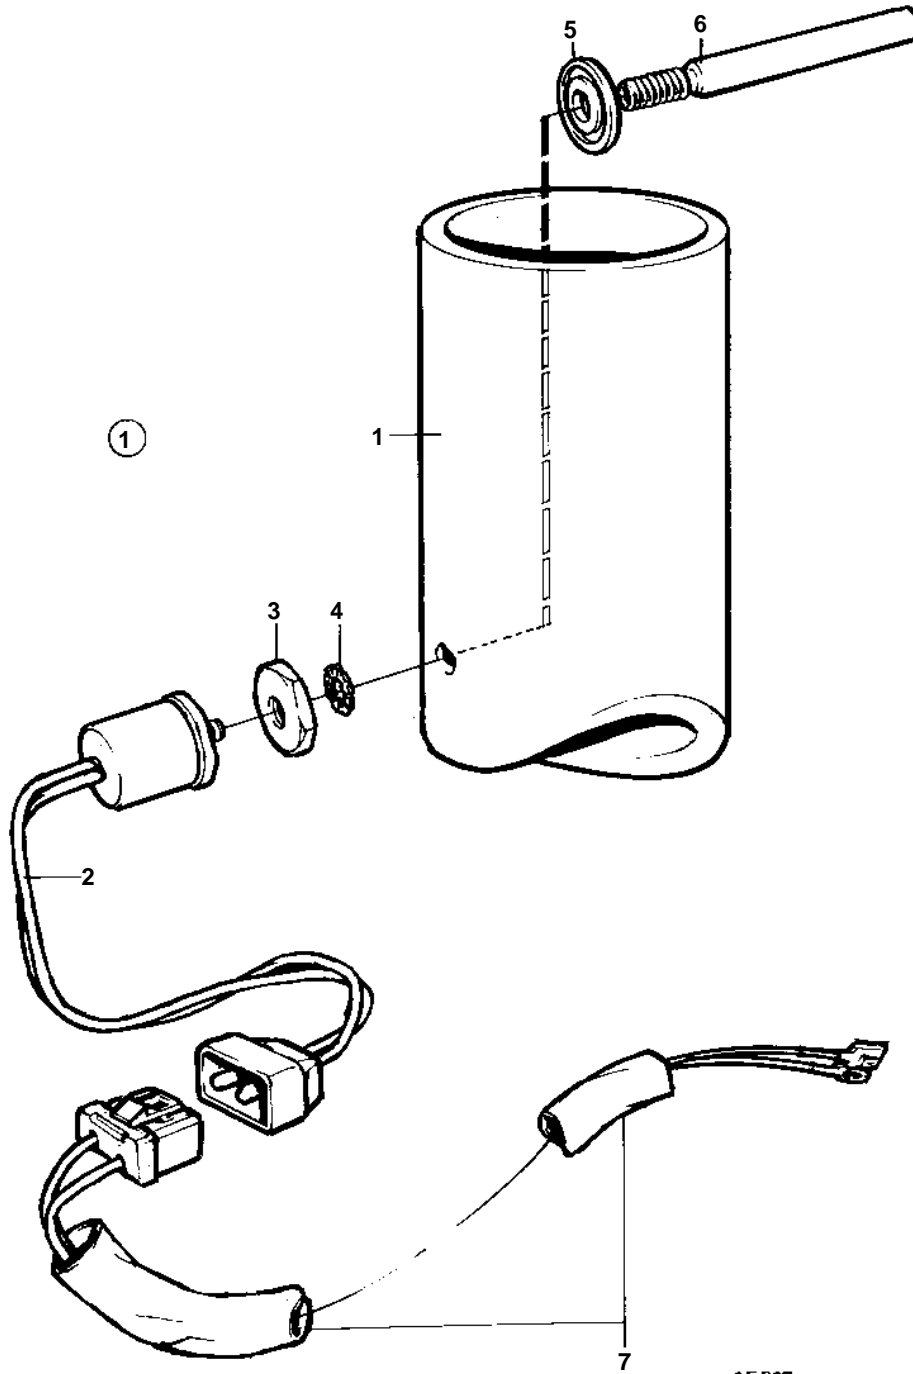

COMMON

COMMON

REF	PART NO.	QTY	DESCRIPTION	NOTES
1	872313	1	Temperat monitor kit	For engines with reverse gear. 80°C
2	828761	1	• Thermo monitor	
3	828750	1	• Nut	
4	942605	1	• Lock washer	
5	828776	1	• Washer	
6	828817	1	• Sensor	
7		X	• Cables and terminals	SE GROUP 30