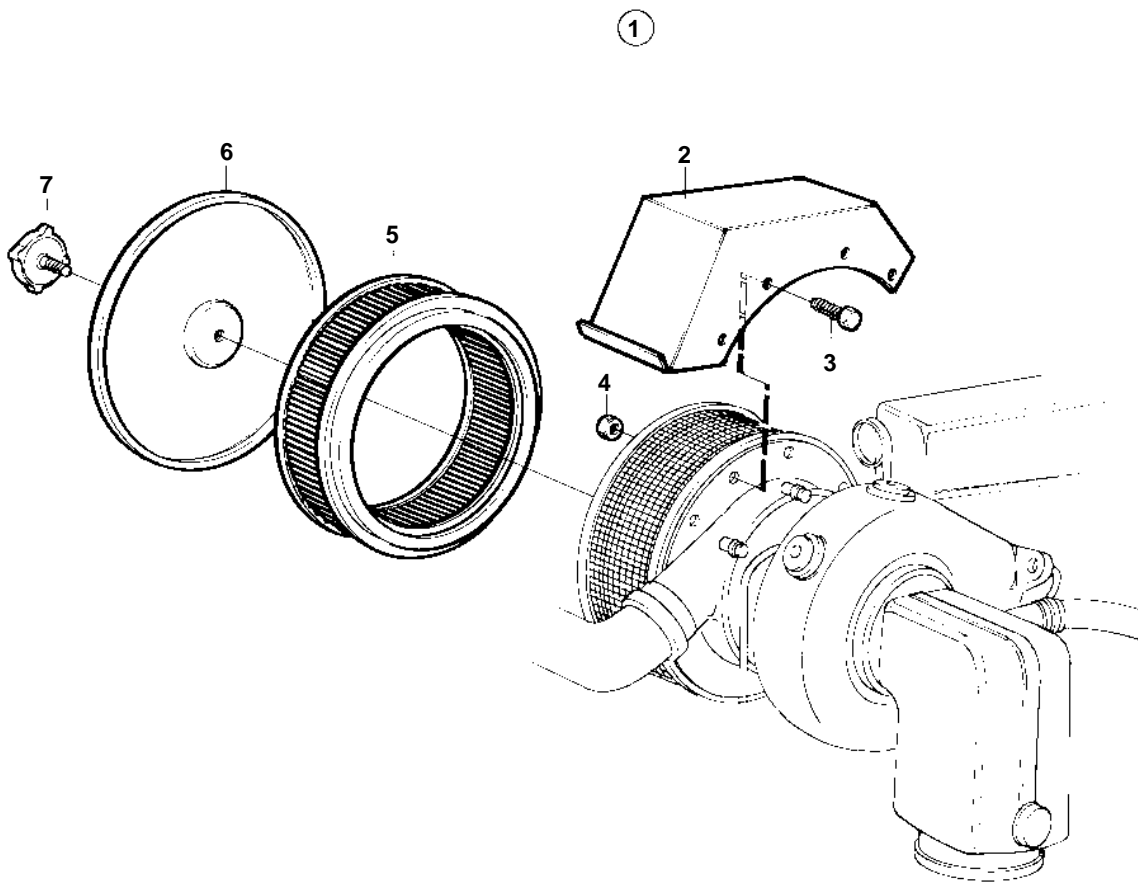

COMMON

10228

COMMON

REF	PART NO.	QTY	DESCRIPTION
1	859563	1	Drip protection
2	859562	1	· Drip protection
3	945358	4	· Flange screw
4	945407	4	· Flange nut
5	858488	1	Filter insert
6		1	Cover
7	859729	1	Knob