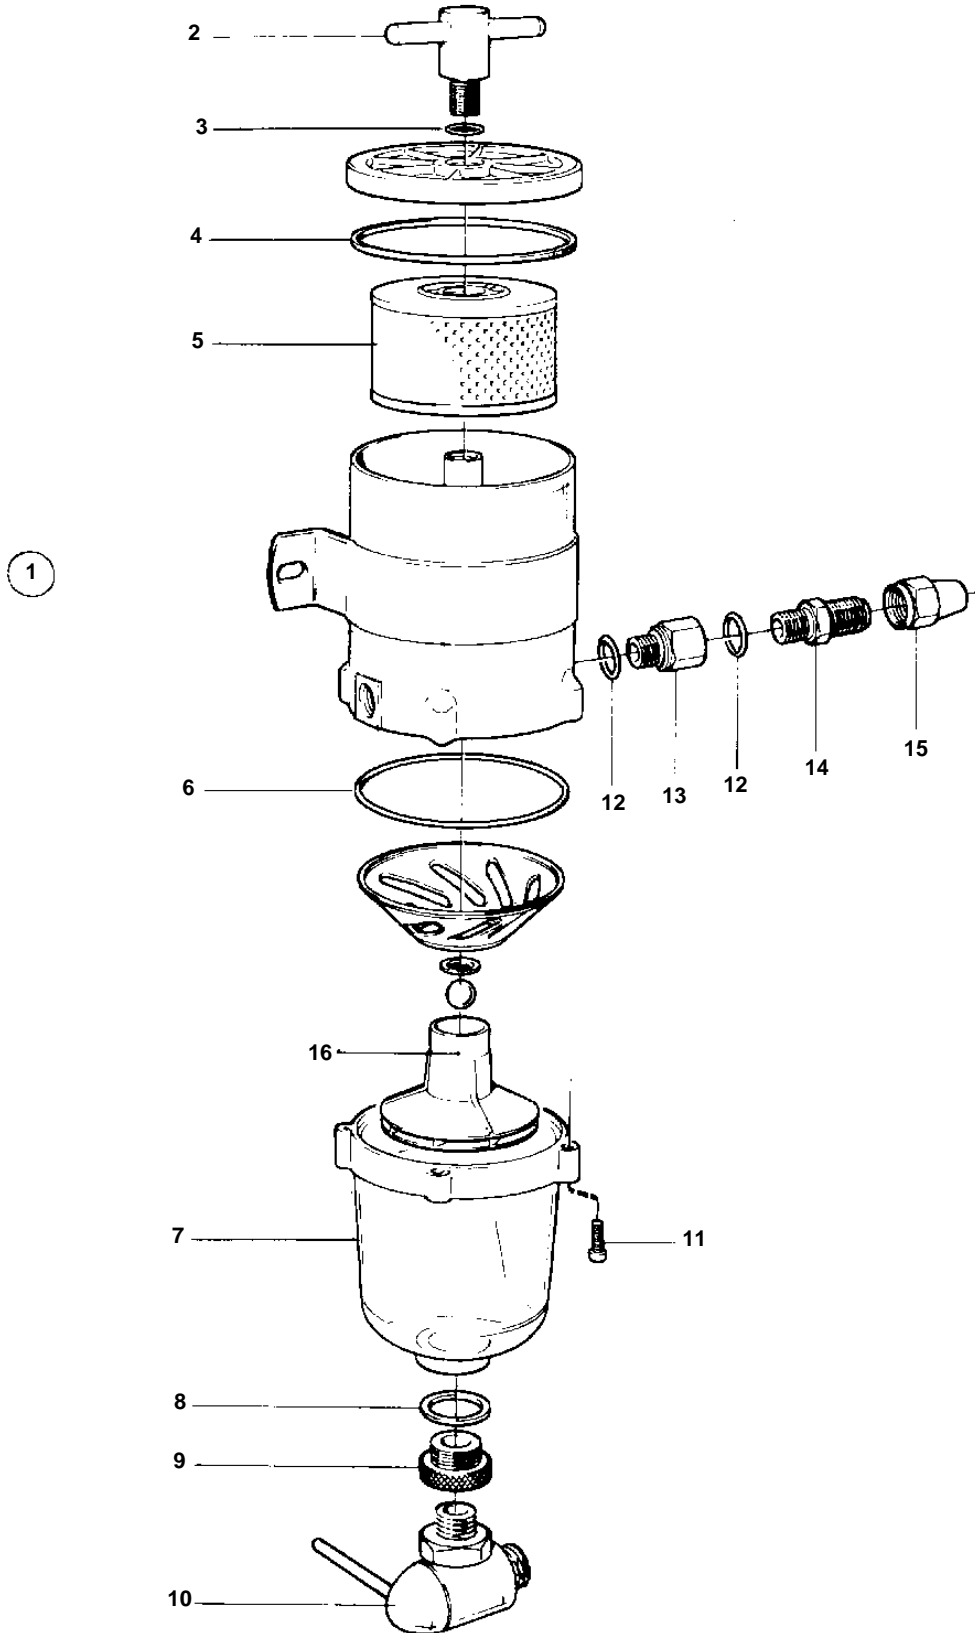

COMMON

11075

COMMON

REF	PART NO.	QTY	DESCRIPTION	SEE SEC.	NOTES
1	828958	1	Fuel cleaner		REPLACED BY 861143
			Bulletin 50-01	50-01-EN	Extra Fuel Filter
2		1	• Handle		
3	1140250	1	• Gasket		
4	1140252	1	• Gasket		
5	828897	1	• Filter insert		(828897)
6	1140251	1	• Gasket		
7		1	• Reservoir		
8	860931	1	• Seal		
9	860932	1	• Reducing valve		
10	860933	1	• Tap		
11		4	• Screw		
12	858601	4	• O-ring		
13	828937	2	• Nipple		
14	828942	2	• Nipple		
15	954323	2	• Cap nut		
16	860929	1	• Insert		