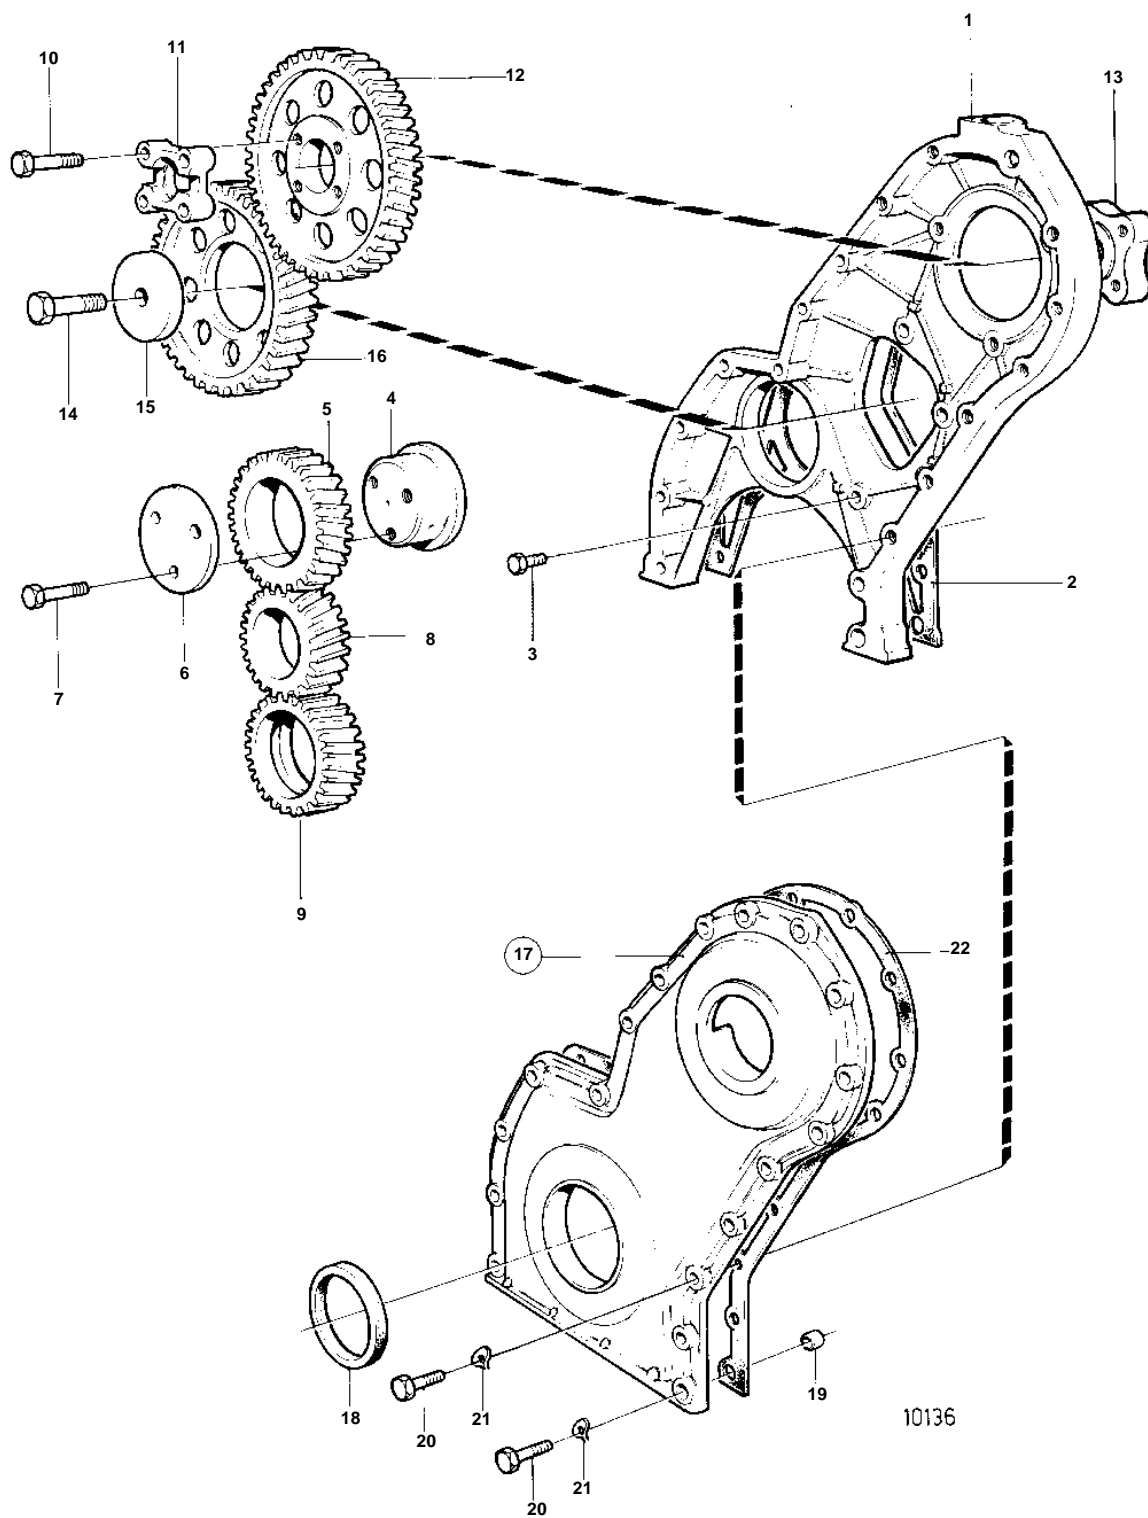

TMD41D, TAMD41D, D41D, AD41D

TMD41D, TAMD41D, D41D, AD41D

REF	PART NO.	QTY	DESCRIPTION	NOTES
1	838655	1	Timing gear casing	
2	859039	1	Gasket	
3	946173	3	Flange screw	L=20mm
	946671	1	Flange screw	L=30mm
4	838997	1	Pin	
5	1542061	1	Gear	
6	1542065	1	Thrust washer	
7	965180	3	Flange screw	
8	1542305	1	Gear	
9	1542215	1	Gear	
10	955298	4	Screw	
11	829523	1	Companion flange	
12	838657	1	Gear	
13	859601	1	Hub	
14	965193	1	Screw	
15	1542223	1	Washer	
16	1542034	1	Gear	
17	843086	1	Cover	
18	1542318	1	· Sealing ring	
19	415311	1	· Sleeve	
20	946470	8	Flange screw	L=35mm
	947760	1	Flange screw	L=40mm
	965181	6	Screw	L=70mm
	965182	2	Flange screw	L=80mm
	965183	1	Flange screw	L=90mm
21	941907	2	Spring washer	
22	859038	1	Gasket	