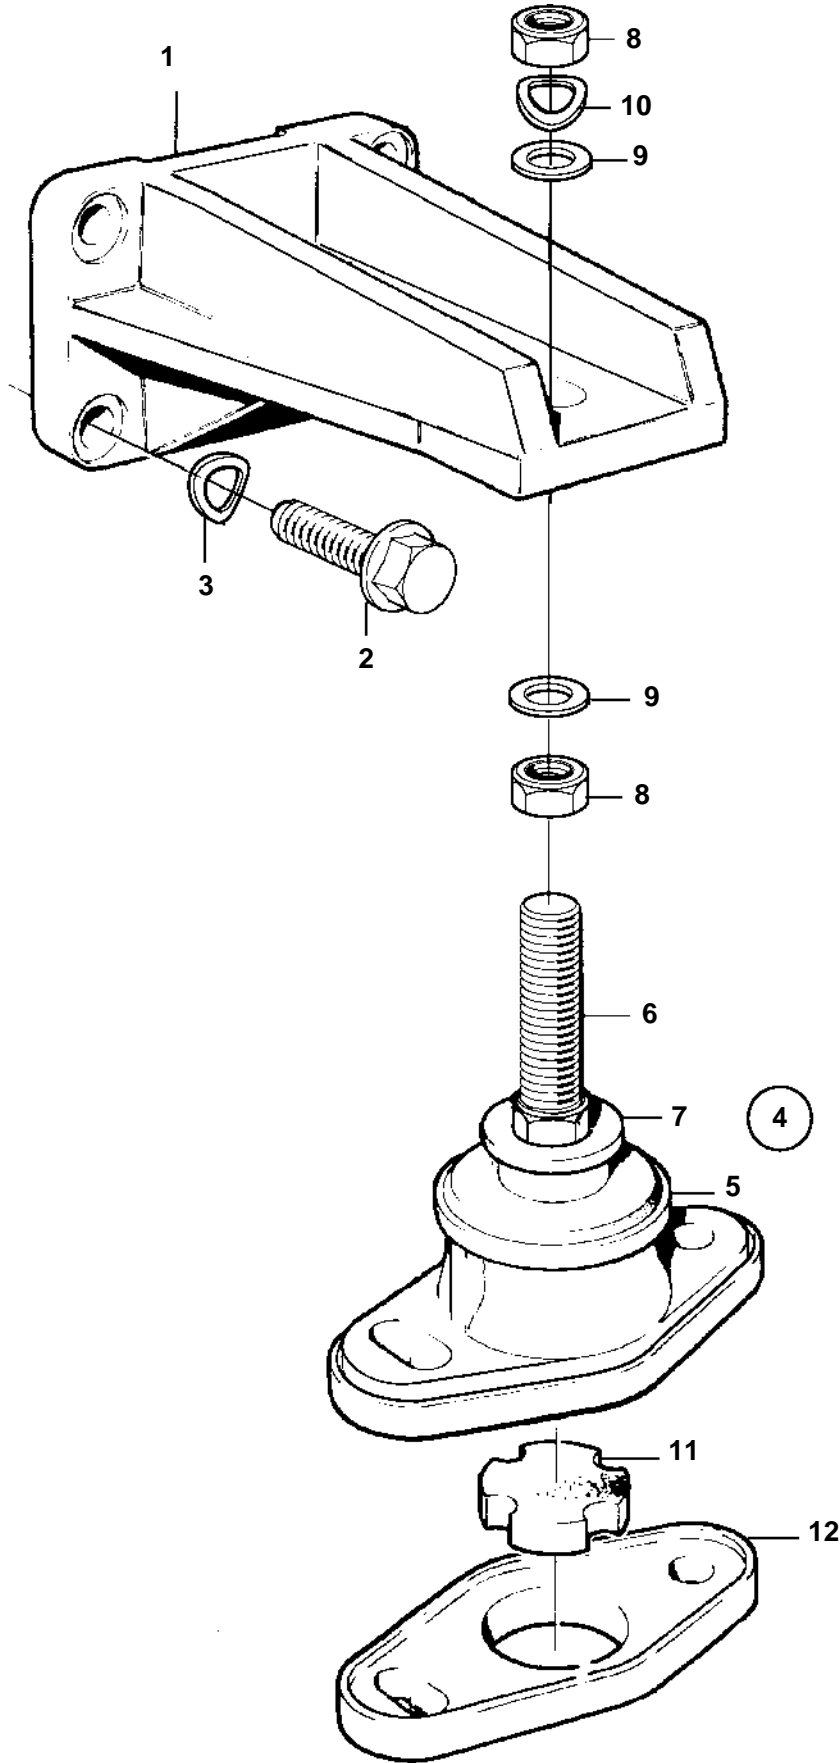

D41D, AD41D

Upd: 09 FEB 2006

11124

11124 _____
7746620 - 21 - 836

D41D, AD41D

REF	PART NO.	QTY	DESCRIPTION	NOTES
1	860953	2	Engine bracket	
2	965192	8	Flange screw	L=40mm
3	940280	8	Spring washer	
4	876596	2	Rubber element	
5	843323	2	· Rubber element	
6	860950	2	· Adjuster screw	
7	843298	2	· Washer	
8	955806	4	Nut	
9	955901	2	Washer	D=34mm
	978991	2	Washer	D=40mm
10	941913	2	Spring washer	
11	843299	2	Rubber disc	
12	843286	2	Base	