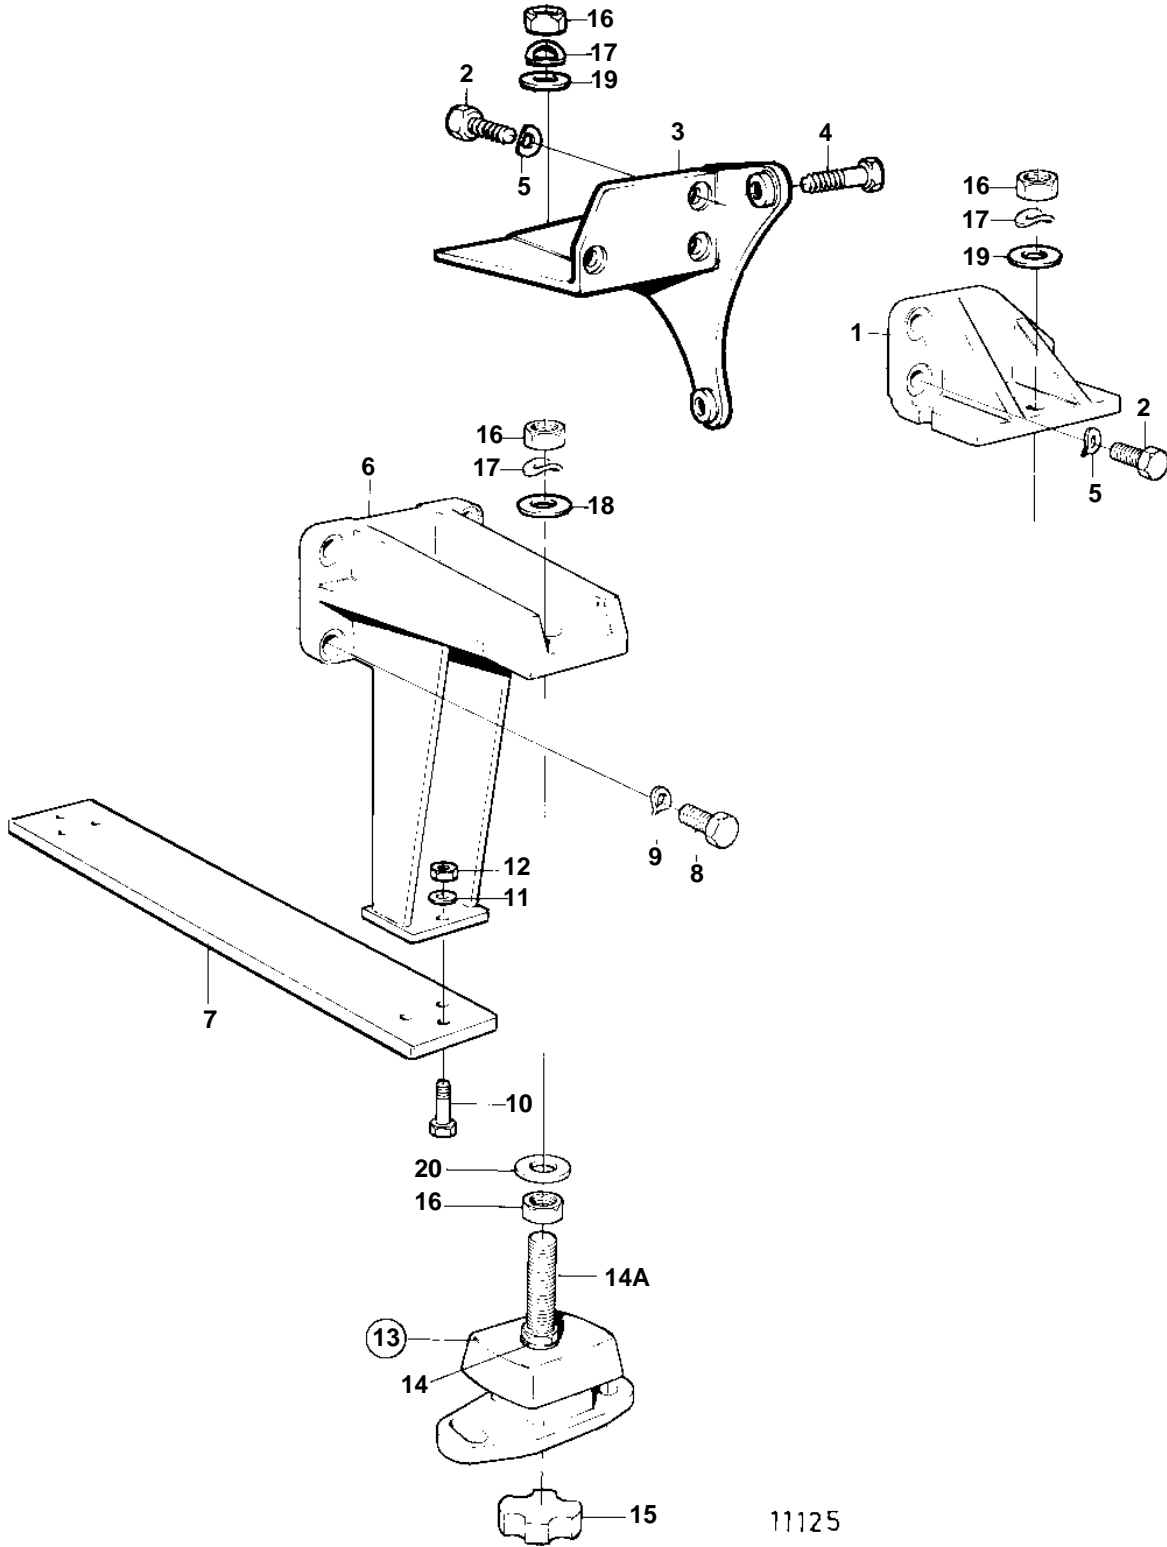

AD41D

AD41D

REF	PART NO.	QTY	DESCRIPTION	NOTES
1	860952	1	Engine bracket	REAR
2	966343	3	Screw	L=35mm
	966343	1	Screw	L=35mm
	965226	2	Flange screw	L=45mm
3	861122	1	Bracket	REAR
4	965186	3	Flange screw	
5	940280	4	Spring washer	D=20,5mm
	955897	2	Washer	D=24mm
6	861121	2	Engine bracket	
7	858159	1	Bracket	
8	965191	8	Screw	L=30mm
9	940280	8	Spring washer	
10	965191	6	Screw	
11	940280	6	Spring washer	
12	971096	6	Nut	
13	876597	4	Rubber element	
14	955900	4	· Washer	
14A	860950	4	· Adjuster screw	
15	843299	4	Rubber disc	
16	955806	8	Nut	
17	941913	4	Spring washer	
18	978991	2	Washer	D=40mm
19	955901	2	Washer	D=34mm
20	978991	4	Washer	D=40mm