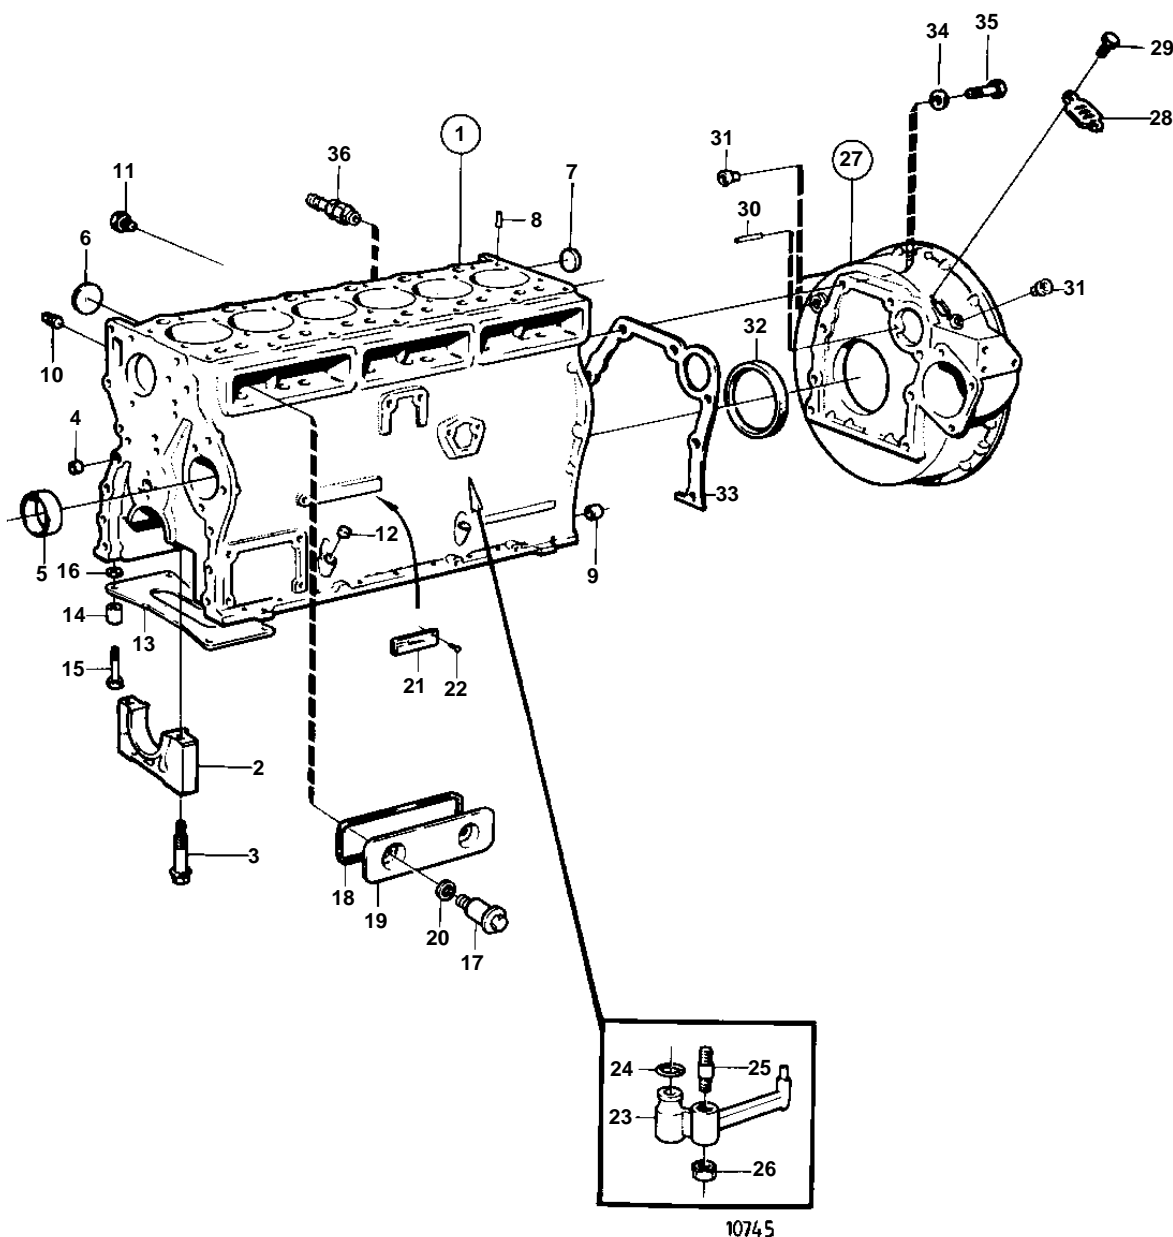

TMD41D, TAMD41D, D41D, AD41D

TMD41D, TAMD41D, D41D, AD41D

REF	PART NO.	QTY	DESCRIPTION	NOTES
1	861016	1	Cylinder block	
2		7	· Main bearing cap	
3	861005	14	· Flange screw	
4	955083	4	· Cap plug	
5	1542067	7	· Bushing	
6	463905	5	· Expansion plug	
7	1542263	1	· Expansion plug	
8	946402	2	· Pin	
9	415311	3	· Sleeve	
10	479977	2	Plug	(952077)
11	479979	3	Plug	(191026)
12	955082	2	Cap plug	
13		1	Plate	
14	1545160	4	Spacer sleeve	
15	965187	4	Screw	
16	1545204	4	Spacer sleeve	
17	859447	6	Shoulder screw	
18	1542052	3	Rubber seal	
19	1542050	3	Inspection lid	
20	469846	6	Sealing ring	
21		1	Sign	
22	950885	2	Rivet	
23	1542320	6	Oil jet	
24	955981	6	O-ring	
25	1542380	6	Stud	
26	946035	6	Lock nut	
27	860690	1	Flywheel housing	
28	407092	1	· Cover	
29	965175	2	· Screw	
30	404069	1	· Setting indicator	
31	860926	2	· Plug	
32	860971	1	Sealing ring	
33	829487	1	Gasket	
34	941908	8	Spring washer	
35	965185	6	Flange screw	L=40mm
	965220	2	Flange screw	L=45mm
36	947893	1	Drain cock	