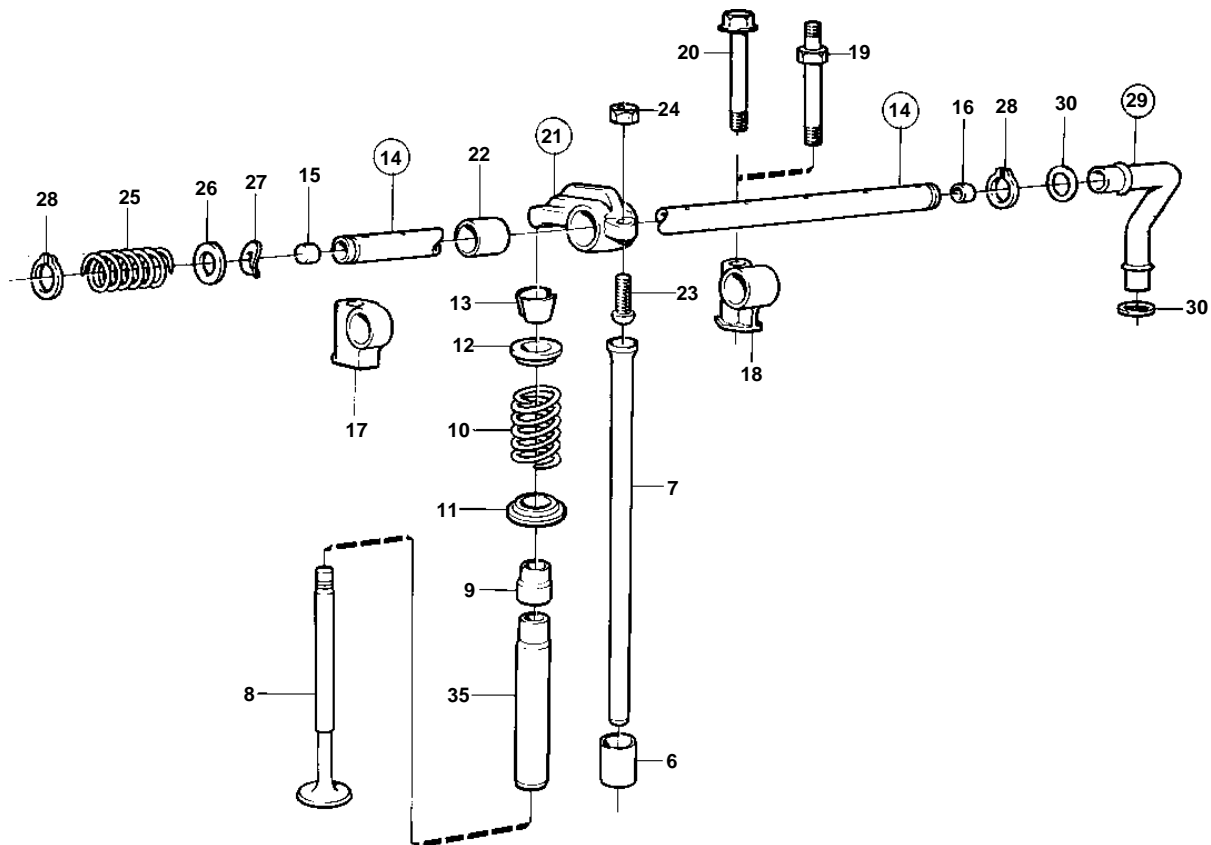

TMD41D, TAMD41D, D41D, AD41D

10611

TMD41D, TAMD41D, D41D, AD41D

REF	PART NO.	QTY	DESCRIPTION	NOTES
1	860678	1	Camshaft	
2	1542221	1	· Spacer washer	
3	910116	1	· Key	
4	838992	1	Thrust washer	
5	946440	2	Flange screw	
6	1542208	12	Lifter	
7	838636	12	Push rod	
8	838637	6	Inlet valve, intake	
	838638	6	Exhaust valve, exhaust	
9	859171	12	Valve stem seal	
10	1545198	12	Valve spring	
11	1332137	12	Valve spring washer	
12	838639	12	Spring washer	
13	1677875	24	Valve collet	
14	838643	1	Rocker arm shaft	
15	955083	1	· Cap plug	
16	840444	1	· Sleeve	
17	838726	1	Bearing bracket	
18	838647	5	Bearing bracket	
19	838732	4	Stud	
20	965188	2	Screw	
21	418301	6	Rocker arm	NO 1,3,5,7,9,11
	418298	6	Rocker arm	NO 2,4,6,8,10,12
22	418297	12	· Bushing	
23	418286	12	· Ball stud	
24	921781	12	· Nut	
25	411139	5	Spring	
26	840686	2	Washer	
27	400722	2	Washer	
28	914456	2	Lock ring	
29	860686	1	Intermediate pipe	
30	969198	2	· O-ring	
31	1542034	1	Gear	
32	1542223	1	Washer	
33	965193	1	Screw	
34	1542067	7	Bushing	
35	419653	12	Valve guide	