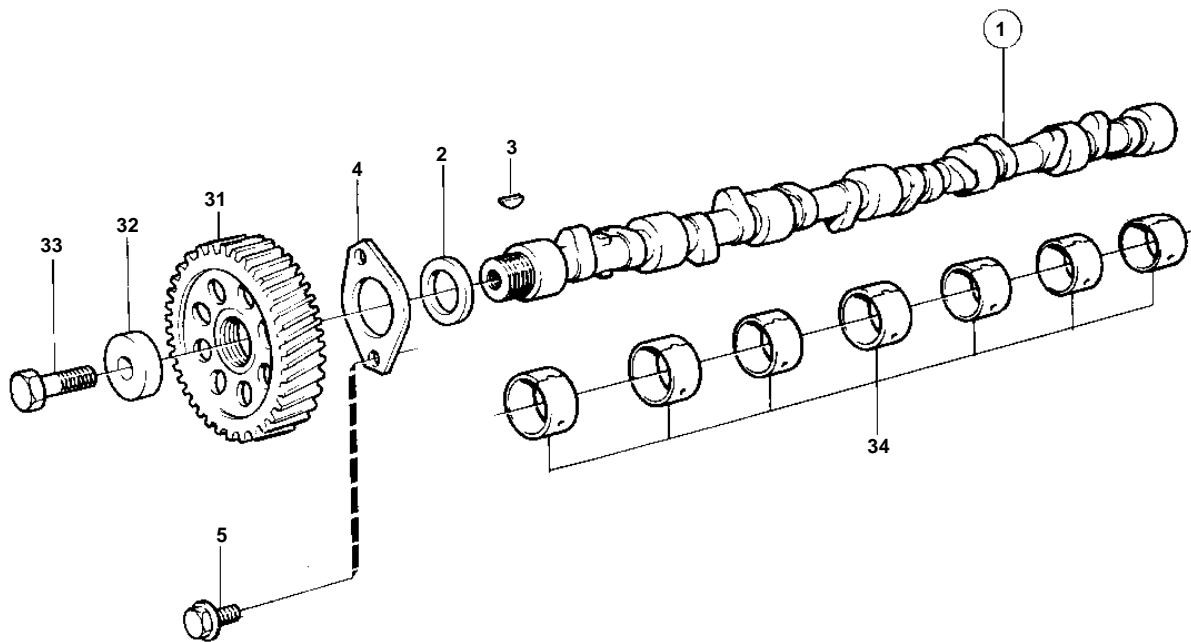

TMD41D, TAMD41D, D41D, AD41D

10611

TMD41D, TAMD41D, D41D, AD41D

REF	PART NO.	QTY	DESCRIPTION	NOTES
1	860678	1	Camshaft	
2	1542221	1	· Spacer washer	
3	910116	1	· Key	
4	838992	1	Thrust washer	
5	946440	2	Flange screw	
6	1542208	12	Lifter	
7	838636	12	Push rod	
8	838637	6	Inlet valve, intake	
	838638	6	Exhaust valve, exhaust	
9	859171	12	Valve stem seal	
10	1545198	12	Valve spring	
11	1332137	12	Valve spring washer	
12	838639	12	Spring washer	
13	1677875	24	Valve collet	
14	838643	1	Rocker arm shaft	
15	955083	1	· Cap plug	
16	840444	1	· Sleeve	
17	838726	1	Bearing bracket	
18	838647	5	Bearing bracket	
19	838732	4	Stud	
20	965188	2	Screw	
21	418301	6	Rocker arm	NO 1,3,5,7,9,11
	418298	6	Rocker arm	NO 2,4,6,8,10,12
22	418297	12	· Bushing	
23	418286	12	· Ball stud	
24	921781	12	· Nut	
25	411139	5	Spring	
26	840686	2	Washer	
27	400722	2	Washer	
28	914456	2	Lock ring	
29	860686	1	Intermediate pipe	
30	969198	2	· O-ring	
31	1542034	1	Gear	
32	1542223	1	Washer	
33	965193	1	Screw	
34	1542067	7	Bushing	
35	419653	12	Valve guide	