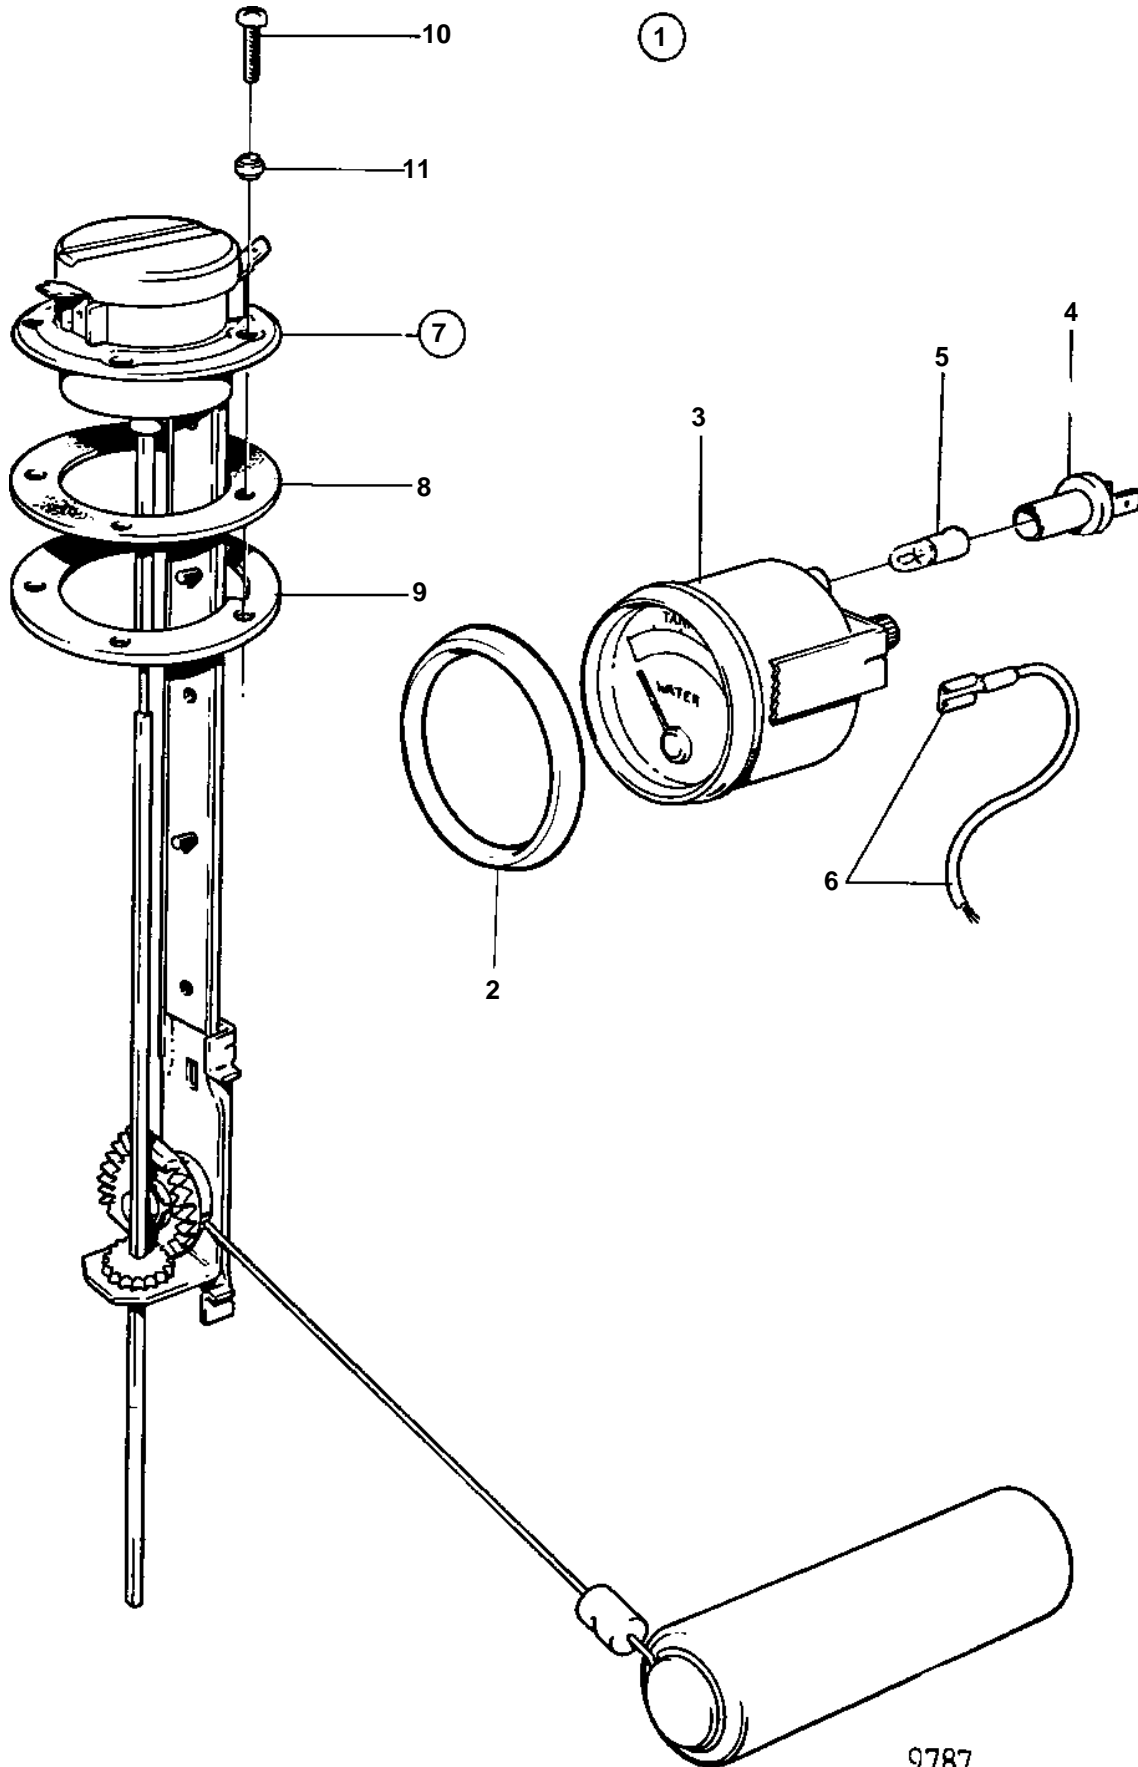

COMMON

COMMON

REF	PART NO.	QTY	DESCRIPTION	SEE SEC.	NOTES
1	1140461	1	Fuel gauge kit		(858879)
2	858643	1	• Front ring		
3	863940	1	• Fuel gauge		
4	863945	2	• • Bulb socket		For instrument of earlier production should white bulb 19923 and socket 808175 be mounted.
5	863946	2	• • Bulb		RED. For instrument of earlier production should white bulb 19923 and socket 808175 be mounted.
6		X	• Cables and terminals	124	
7	837999	1	• Tank sensor		
8	89865	1	• • Gasket		
9	834480	1	• • Flange		
10	956078	4	• • Screw		
	956081	1	• • Screw		
11	834481	5	• • Gasket		