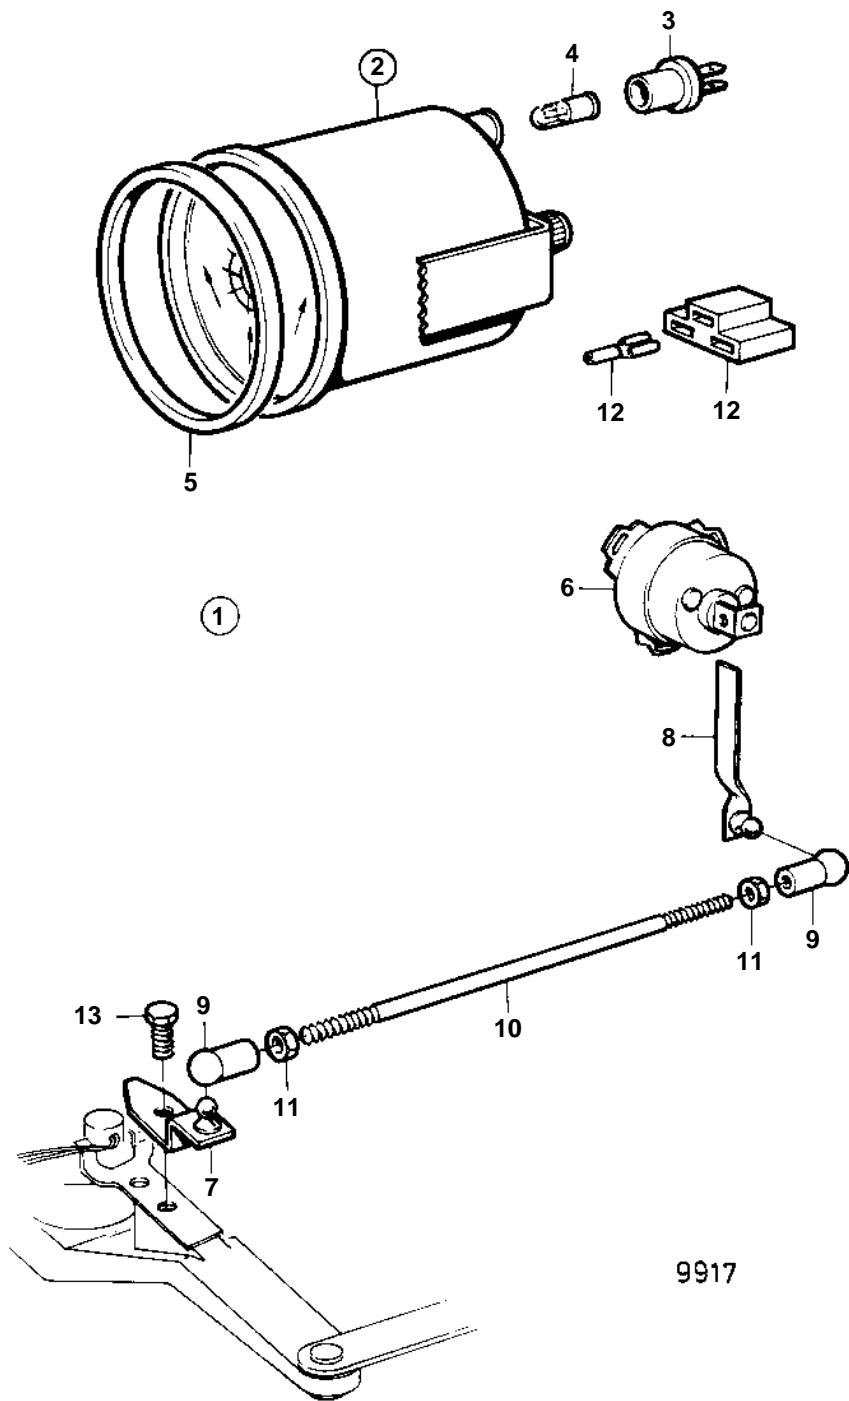

COMMON

COMMON

REF	PART NO.	QTY	DESCRIPTION	SEE SEC.	NOTES
1	1140463	1	Rudder indicator kit		
2	863944	1	· Rudder indicator		
3	863945	1	· · Bulb socket		
4	863946	1	· · Bulb		RED
5	858643	1	· Front ring		
6	837772	1	· Position sensor		
7	853176	1	· Bracket		
8	853177	1	· Lever		
9	946704	1	· Ball socket		Left hand threads.
	946703	1	· Ball socket		Right hand threads.
10	943549	1	· Control rod		
11	942836	1	· Nut		Left hand threads.
	955780	1	· Nut		Right hand threads.
12		X	· Cables and terminals	124	
13	940199	1	Screw		