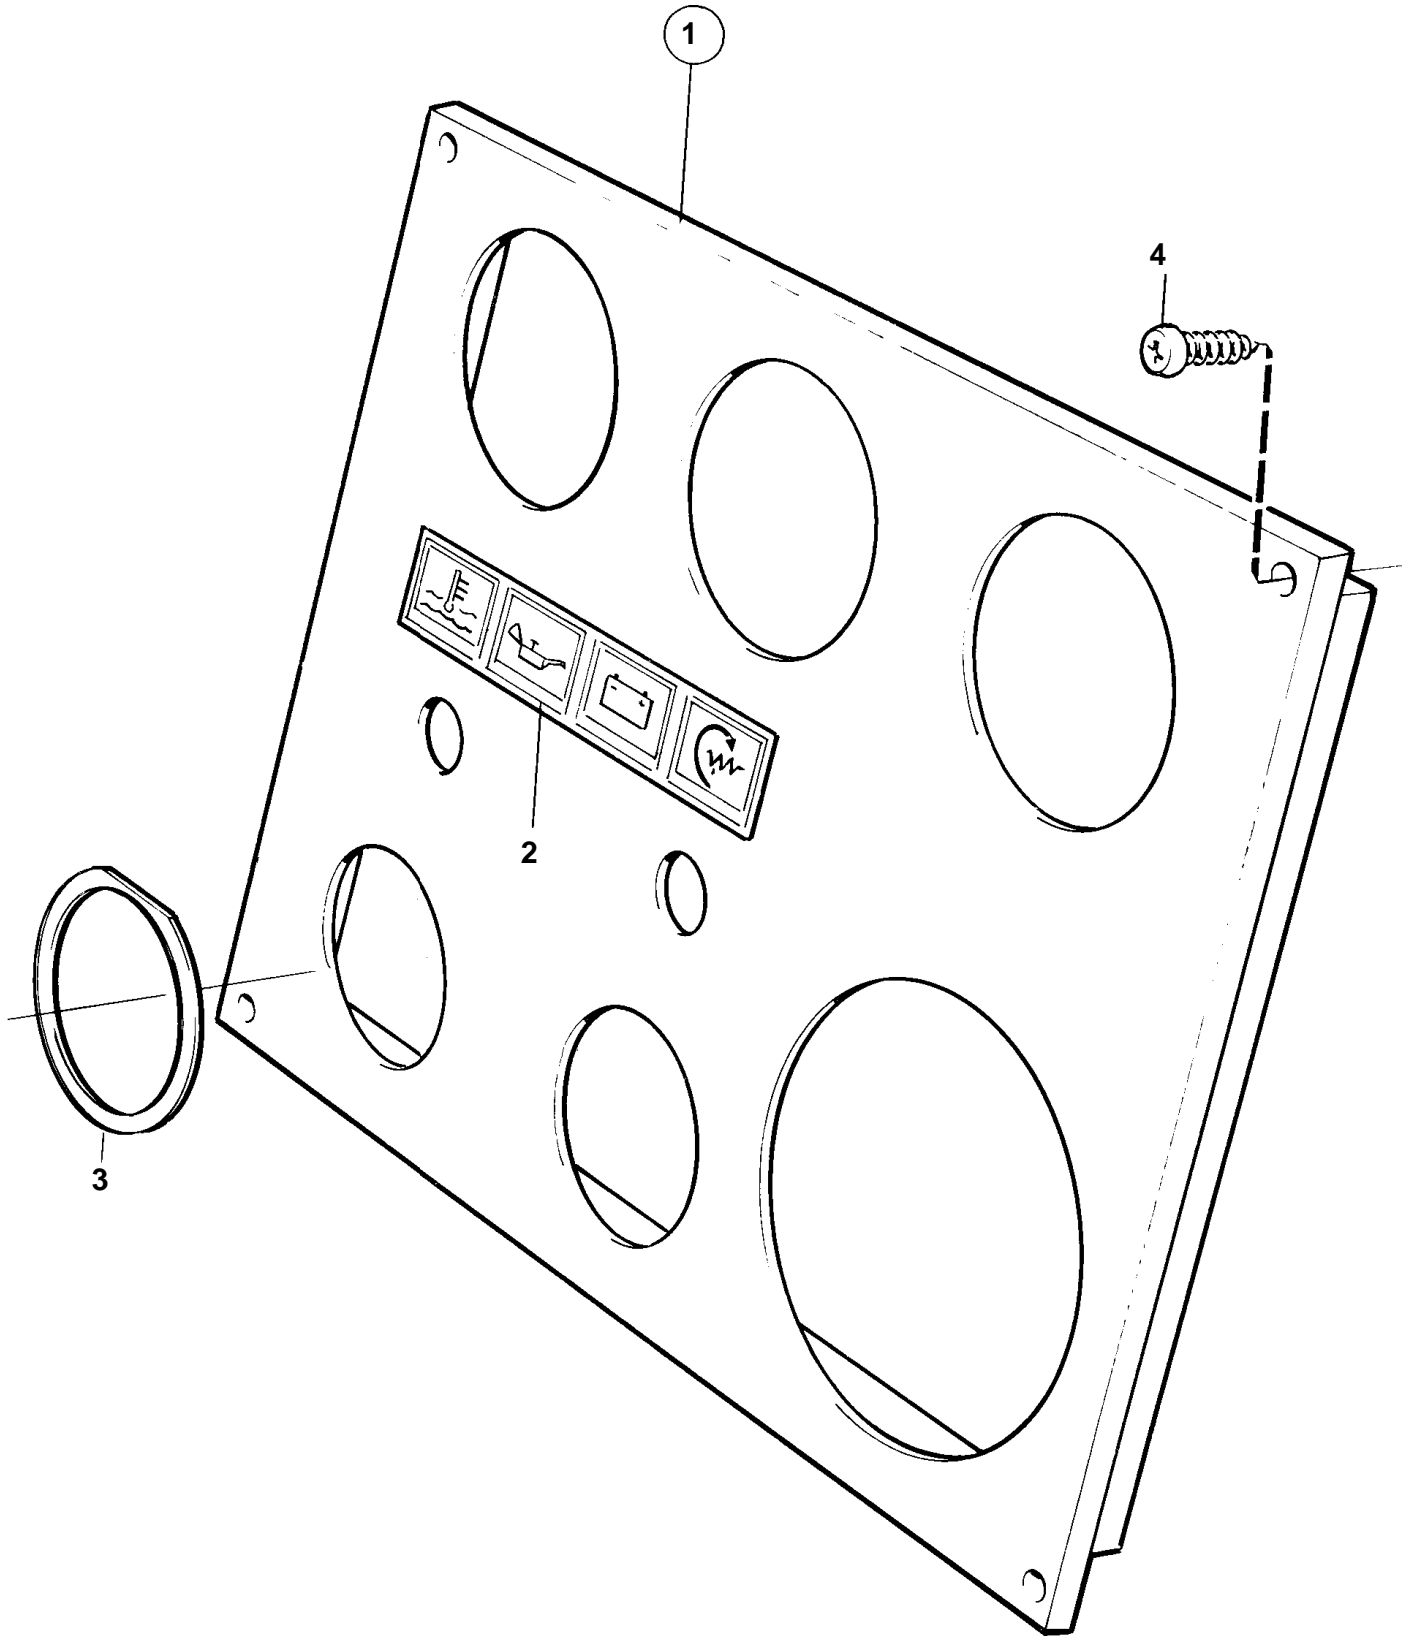

COMMON

10041

**COMMON**

REF	PART NO.	QTY	DESCRIPTION	NOTES
1	860184	1	Instrument panel	Mirror-inverted, for twin installation.
2	858645	1	• Symbol strip	
3	860181	1	• Marking label	
4	828647	4	• Screw	