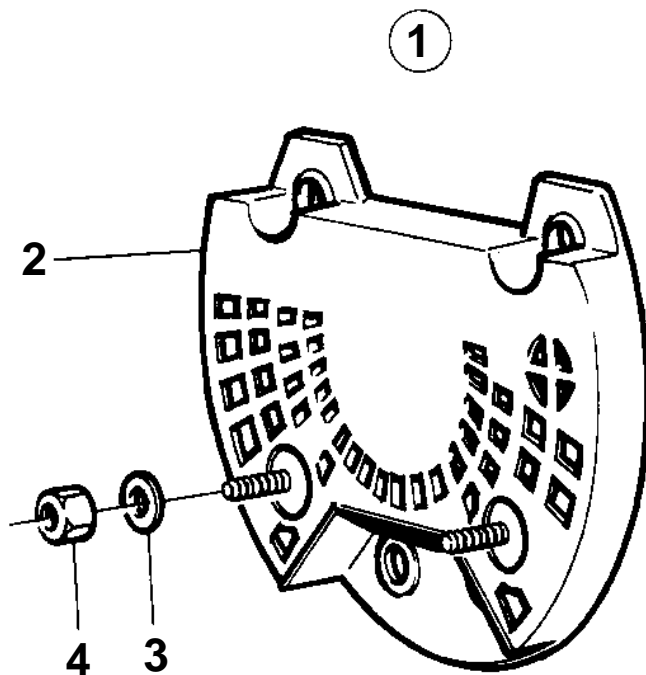

COMMON

10164

COMMON

REF	PART NO.	QTY	DESCRIPTION	NOTES
1	858968	1	Charge distributor	REPLACED BY 873120
2		1	· Charge distributor	
3	941906	2	· Spring washer	
4	955781	2	· Nut	