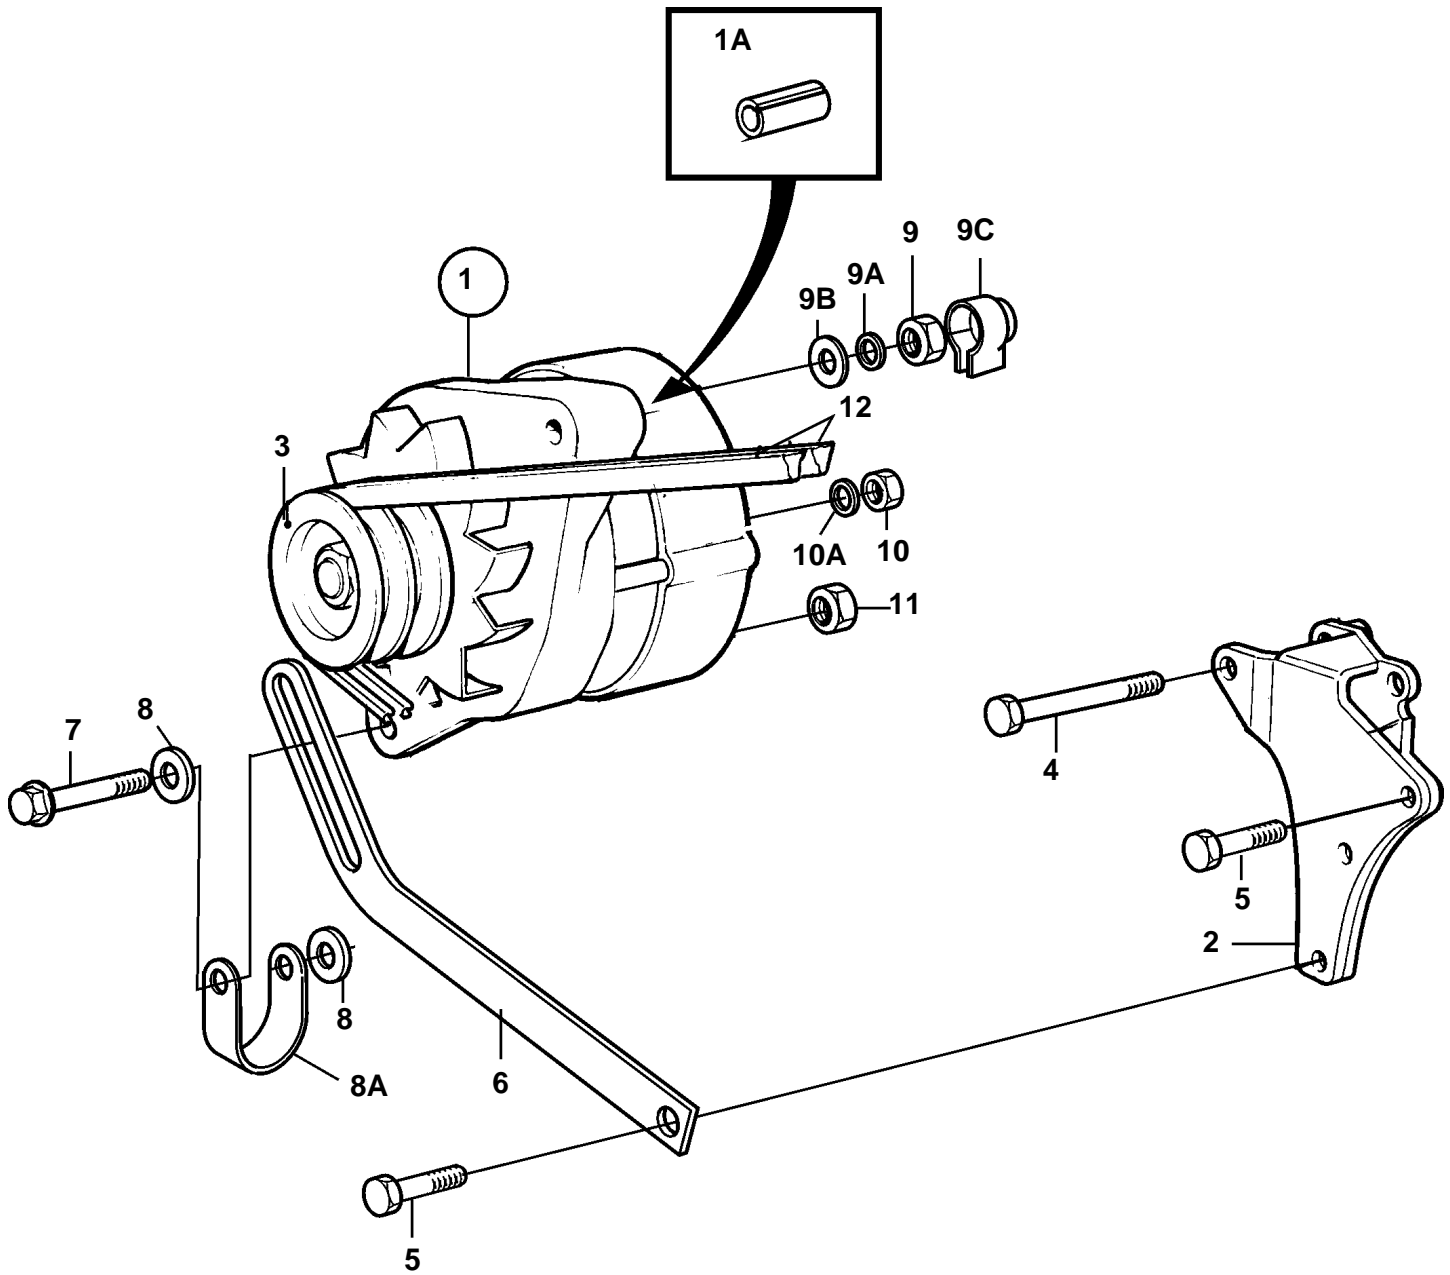

COMMON

11367

COMMON

REF	PART NO.	QTY	DESCRIPTION	SEE SEC.	NOTES
1	872235	1	Alternator		14V 60A
	3803260	1	Alternator,exch		Exchange unit
				448	
	872021	1	Alternator		28V 60A
				127	
1A	1610144	1	Pin		
2	860271	1	Bracket		
3	841812	1	Pulley		
4	955554	1	Screw		
5	965179	1	Flange screw		L=50mm
	965182	2	Flange screw		L=80mm
	969189	1	Flange screw		L=85mm
6	835352	1	Tensioner		
7	947760	1	Flange screw		
8	466735	1	Tensioning eyelet		
8A	941909	2	Spring washer		
9	955781	1	Nut		
9A	941906	1	Spring washer		
9B	960140	1	Washer		
9C	1234326	1	Protective cap		
10	965483	1	Nut		
10A	941905	1	Spring washer		
11	945407	1	Flange nut		
12	966978	1	V-belt kit		