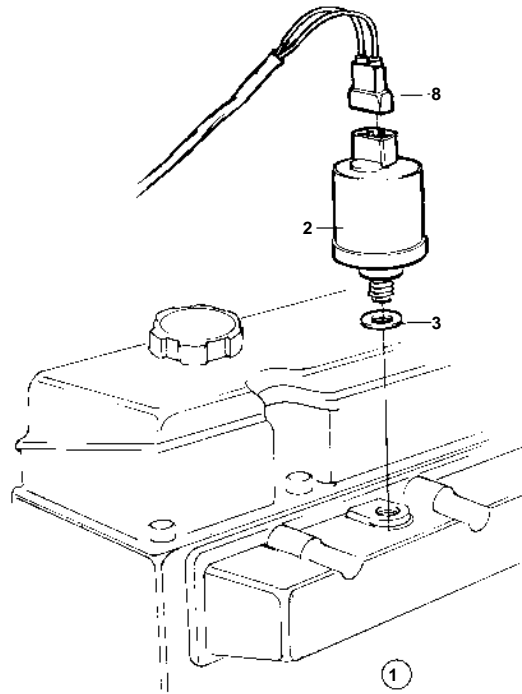

COMMON

11554

COMMON

REF	PART NO.	QTY	DESCRIPTION	NOTES
1	872314	1	Turbo pressure gauge	
2	866837	1	· Pressure sensor	0-3bar
3	957181	1	· Gasket	
4	858643	1	· Front ring	
5	872195	1	· Turbo pressure gauge	(872195)
6	863946	1	· · Bulb	
7	863945	1	· · Bulb socket	
8		X	· Cables and terminals	