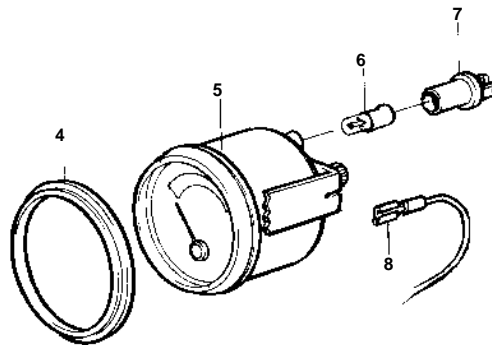

COMMON

11554

COMMON

REF	PART NO.	QTY	DESCRIPTION	NOTES
1	872314	1	Turbo pressure gauge	
2	866837	1	· Pressure sensor	0-3bar
3	957181	1	· Gasket	
4	858643	1	· Front ring	
5	872195	1	· Turbo pressure gauge	(872195)
6	863946	1	· · Bulb	
7	863945	1	· · Bulb socket	
8		X	· Cables and terminals	