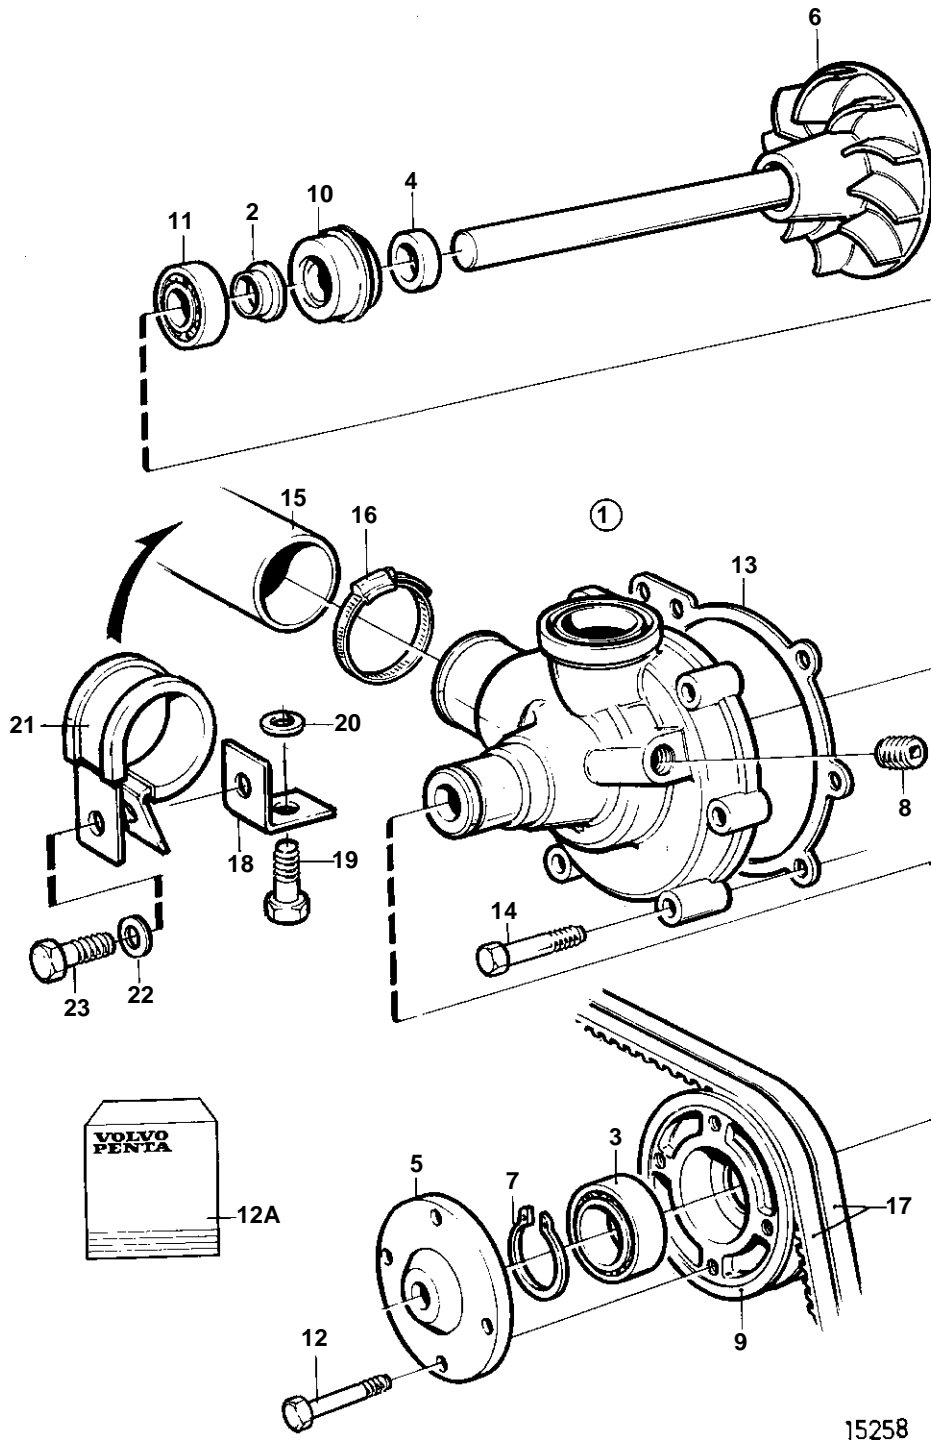

TMD41D, TAMD41D, D41D, AD41D

TMD41D, TAMD41D, D41D, AD41D

REF	PART NO.	QTY	DESCRIPTION	NOTES
1	860452	1	Water pump	
2	70913	1	• Deflector	Included in overhaul kit.
3	181538	1	• Ball bearing	Included in overhaul kit.
4	421306	1	• Wear ring	Included in overhaul kit.
5	860455	1	• Hub	
6		1	• Shaft	Included in overhaul kit.
7	914462	1	• Lock ring	Included in overhaul kit.
8	479977	1	• Plug	(952077)
9	1542235	1	• Pulley	
10	1545283	1	• Sealing ring	Included in overhaul kit.
11	1660609	1	• Ball bearing	Included in overhaul kit.
12	946173	4	• Flange screw	
12A	876544	1	Repair kit	SEE GROUP 99
13	859027	1	Gasket	Included in overhaul kit.
14	947760	6	Flange screw	
15	861113	1	Hose	Heat exchanger-expansion tank-water pump.
16	943477	1	Hose clamp	
17	966978	1	V-belt kit	
18	846780	1	Bracket	
19		1	Screw	SEE GROUP 22
20	955894	1	Washer	
21	952635	1	Clamp	
22	955893	1	Washer	
23	968855	1	Flange screw	