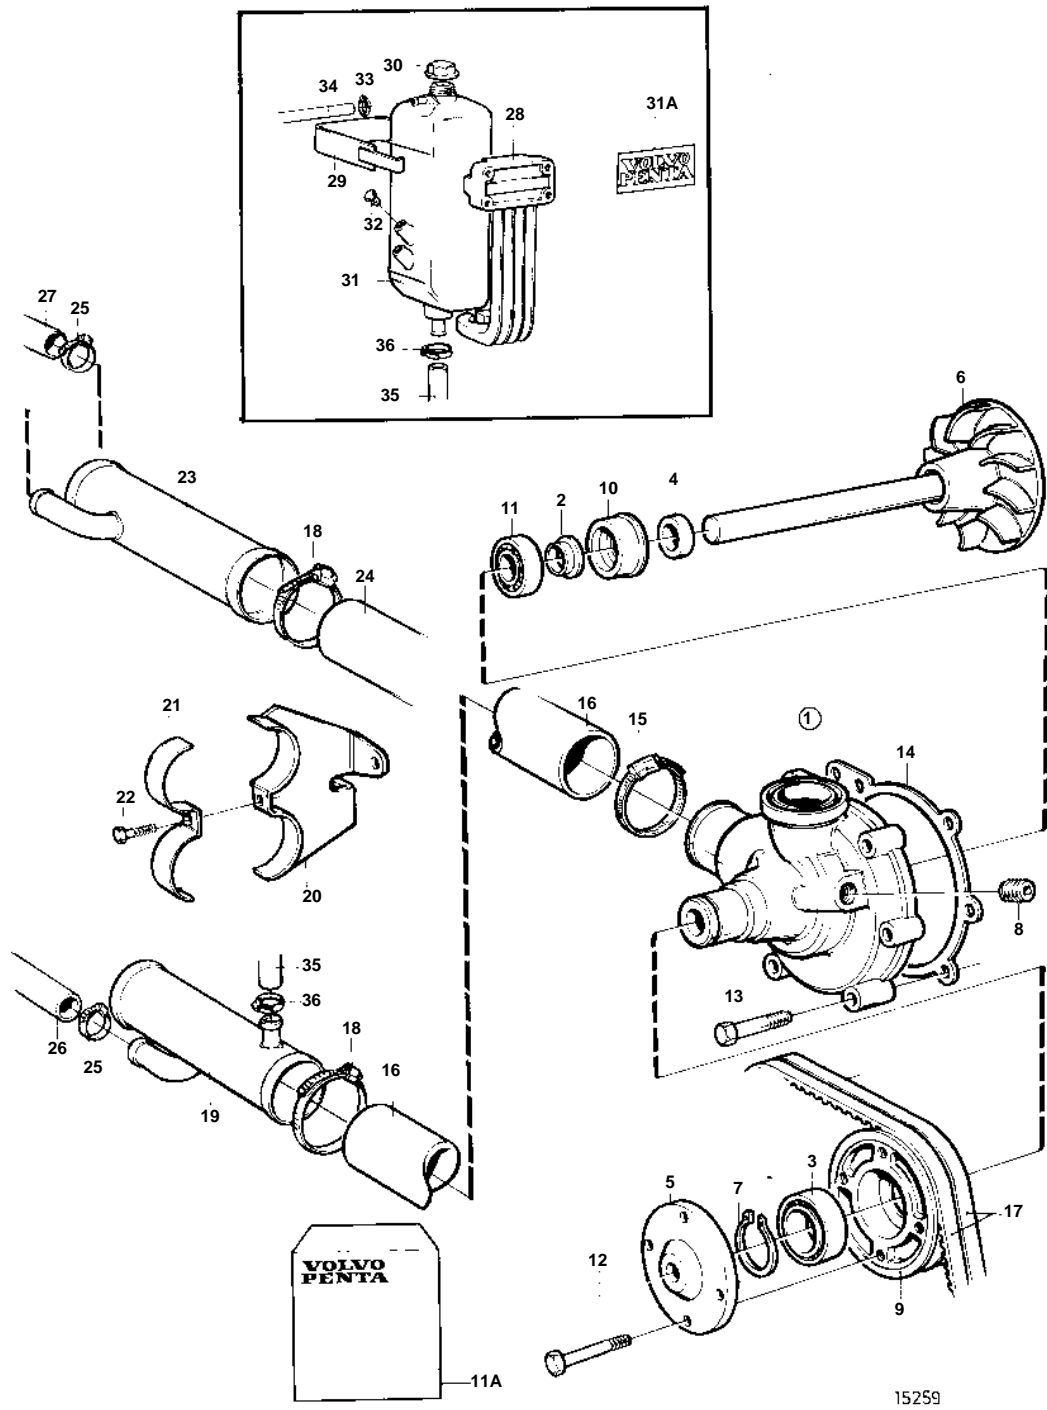

TAMD41D

15259

TAMD41D

REF	PART NO.	QTY	DESCRIPTION	NOTES
1	860452	1	Water pump	
2	70913	1	• Deflector	Included in overhaul kit.
3	181538	1	• Ball bearing	Included in overhaul kit.
4	421306	1	• Wear ring	Included in overhaul kit.
5	860455	1	• Hub	
6		1	• Shaft	Included in overhaul kit.
7	914462	1	• Lock ring	Included in overhaul kit.
8	479977	1	• Plug	(952077)
9	1542235	1	• Pulley	
10	1545283	1	• Sealing ring	Included in overhaul kit.
11	1660609	1	• Ball bearing	Included in overhaul kit.
11A	876544	1	Repair kit	SEE GROUP 99
12	946173	4	Flange screw	
13	947760	6	Flange screw	
14	859027	1	Gasket	Included in overhaul kit.
15	965535	1	Bracket	
16	860968	1	Hose	Inlet-water pump.
17	966978	1	V-belt kit	
18	943479	2	Hose clamp	
19	860965	1	Coolant pipe	
20	860969	1	Bracket	
21	860967	1	Clamp	
22	946440	1	Flange screw	
23	860966	1	Coolant pipe	
24	860968	1	Hose	Thermostat housing-outlet.
25	943476	2	Hose clamp	
26	861543	X	Hose	Water pump-reverse gear.
27	860645	1	Hose	After cooler-outlet.
28	843260	1	Bracket	
29	843266	1	Clamp	
30	844624	1	Pressure cap	
31	843759	1	Expansion tank	
31A	876234	1	Decal set	
32	947660	2	Plug	
33	943470	1	Hose clamp	
34	943366	X	Hose	L=2000mm. Expansion tank-thermostat housing.
35	952969	X	Rubber hose	L=1940mm
36	943472	2	Hose clamp	