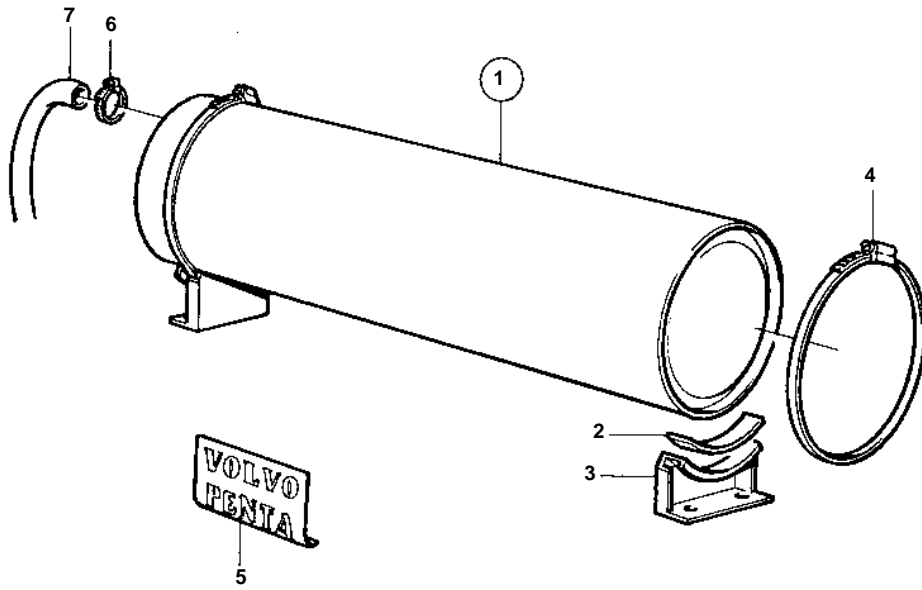

COMMON

9012

COMMON

REF	PART NO.	QTY	DESCRIPTION	NOTES
1		1	Water heater	
2	1144070	2	· Spacer	
3	842767	2	· Bracket	
4	1144071	2	· Hose clamp	
5	827259	1	· Label	
6	961662	X	Clamp	FOR 952968
	961663	X	Clamp	FOR 952969
7	952968	X	Hose	D=12,7mm
	952969	X	Rubber hose	D=15,9mm