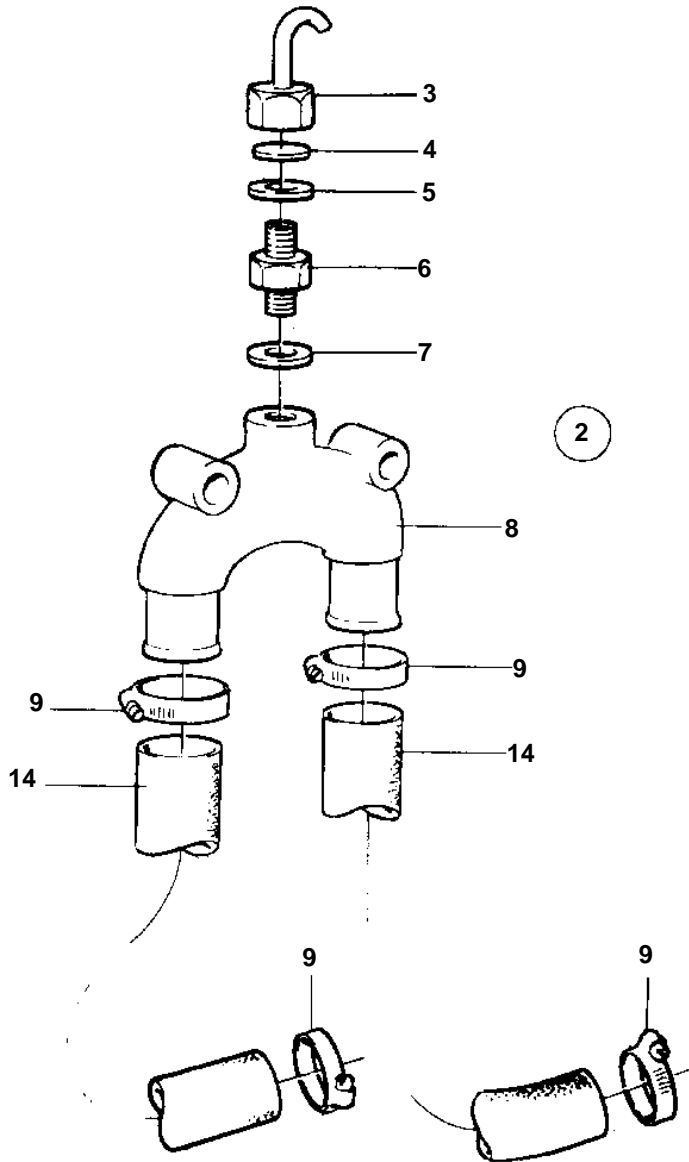

COMMON

1

2

15310

COMMON

REF	PART NO.	QTY	DESCRIPTION	NOTES
1	858588	1	Vacuum valve kit	
2	828534	1	· Vacuum valve	
3		1	· · Upper section	
4		2	· · Diaphragm	Included in overhaul kit.. Only 1 ea as spare part
5	828424	2	· · Gasket	Included in overhaul kit.. Only 1 ea as spare part
6		1	· · Lower section	
7	947282	2	· · Gasket	Included in overhaul kit.. Only 1 ea as spare part
8	828501	1	· Branch pipe	
9	853548	4	· Hose clamp	
10	943473	1	· Hose clamp	
11	843747	1	· Anchorage	
12	960141	1	· Washer	
13	940142	1	· Screw	
14	952972	X	Rubber hose	
15	875738	1	Repair kit	