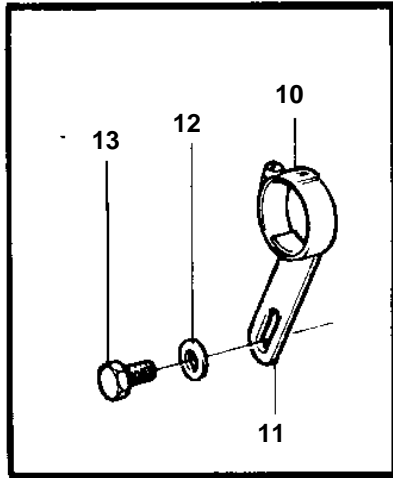

COMMON

1

2

15310

COMMON

REF	PART NO.	QTY	DESCRIPTION	NOTES
1	858588	1	Vacuum valve kit	
2	828534	1	· Vacuum valve	
3		1	· · Upper section	
4		2	· · Diaphragm	Included in overhaul kit.. Only 1 ea as spare part
5	828424	2	· · Gasket	Included in overhaul kit.. Only 1 ea as spare part
6		1	· · Lower section	
7	947282	2	· · Gasket	Included in overhaul kit.. Only 1 ea as spare part
8	828501	1	· Branch pipe	
9	853548	4	· Hose clamp	
10	943473	1	· Hose clamp	
11	843747	1	· Anchorage	
12	960141	1	· Washer	
13	940142	1	· Screw	
14	952972	X	Rubber hose	
15	875738	1	Repair kit	