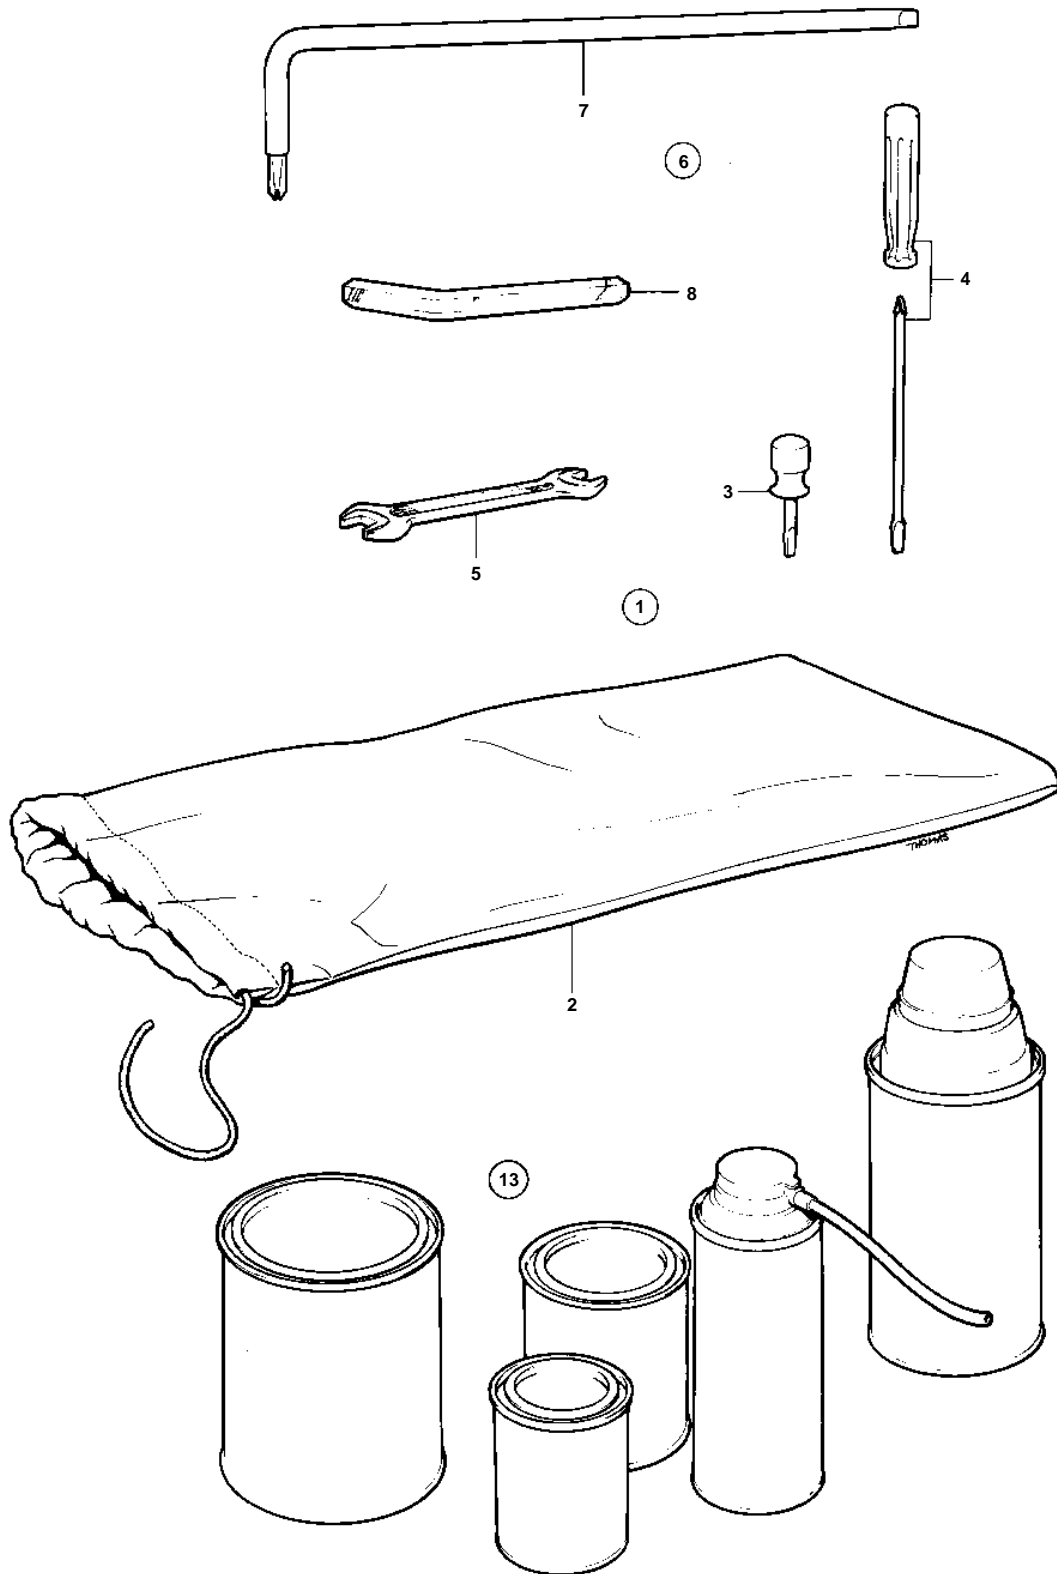

COMMON

10113

COMMON

REF	PART NO.	QTY	DESCRIPTION	NOTES
1	844636	1	Tool kit	
2	844642	1	• Tool bag	
3	841044	1	• Screwdriver	
4	963929	1	• Screwdriver	
5	843929	1	• Open-end wrench	8-10MM
	210056	1	• Open-end wrench	11-12MM
	841252	1	• Open-end wrench	13-16MM
	962053	1	• Open-end wrench	13-17MM
	962060	1	• Open-end wrench	14-17MM
	962054	1	• Open-end wrench	19-22MM
6	841045	1	Tool kit	
7	834980	1	• Screwdriver	
8	914675	1	• Allen wrench	1/4"
	914677	1	• Allen wrench	3/8"