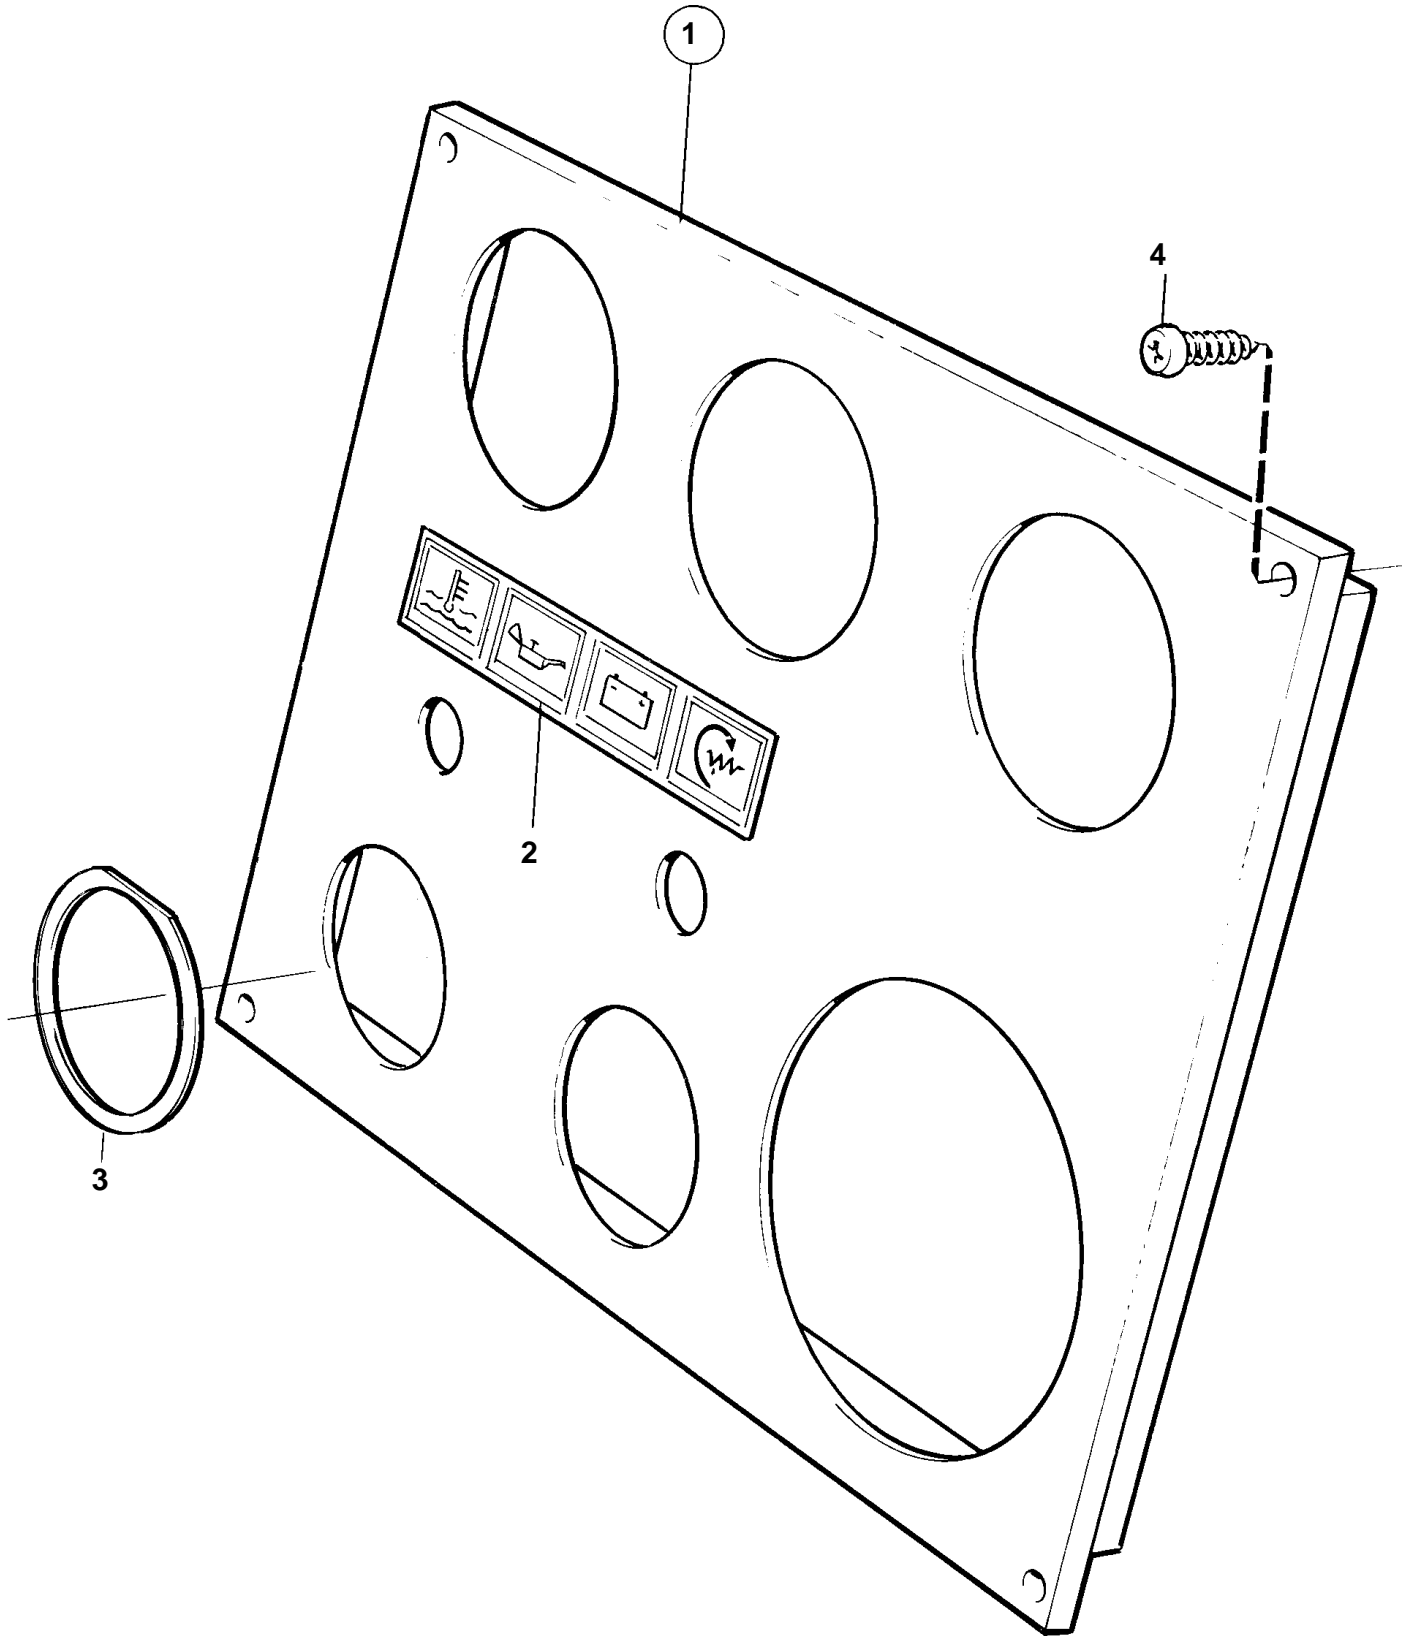

COMMON

10041

COMMON

REF	PART NO.	QTY	DESCRIPTION	NOTES
1	860184	1	Instrument panel	MIRROR-INVERTED,FOR TWIN INSTALLATION.. WHITE COLOURED DECOR STRIPE.
2	858645	1	· Symbol strip	
3		1	· MARKING LABEL	
4	828647	4	Screw	