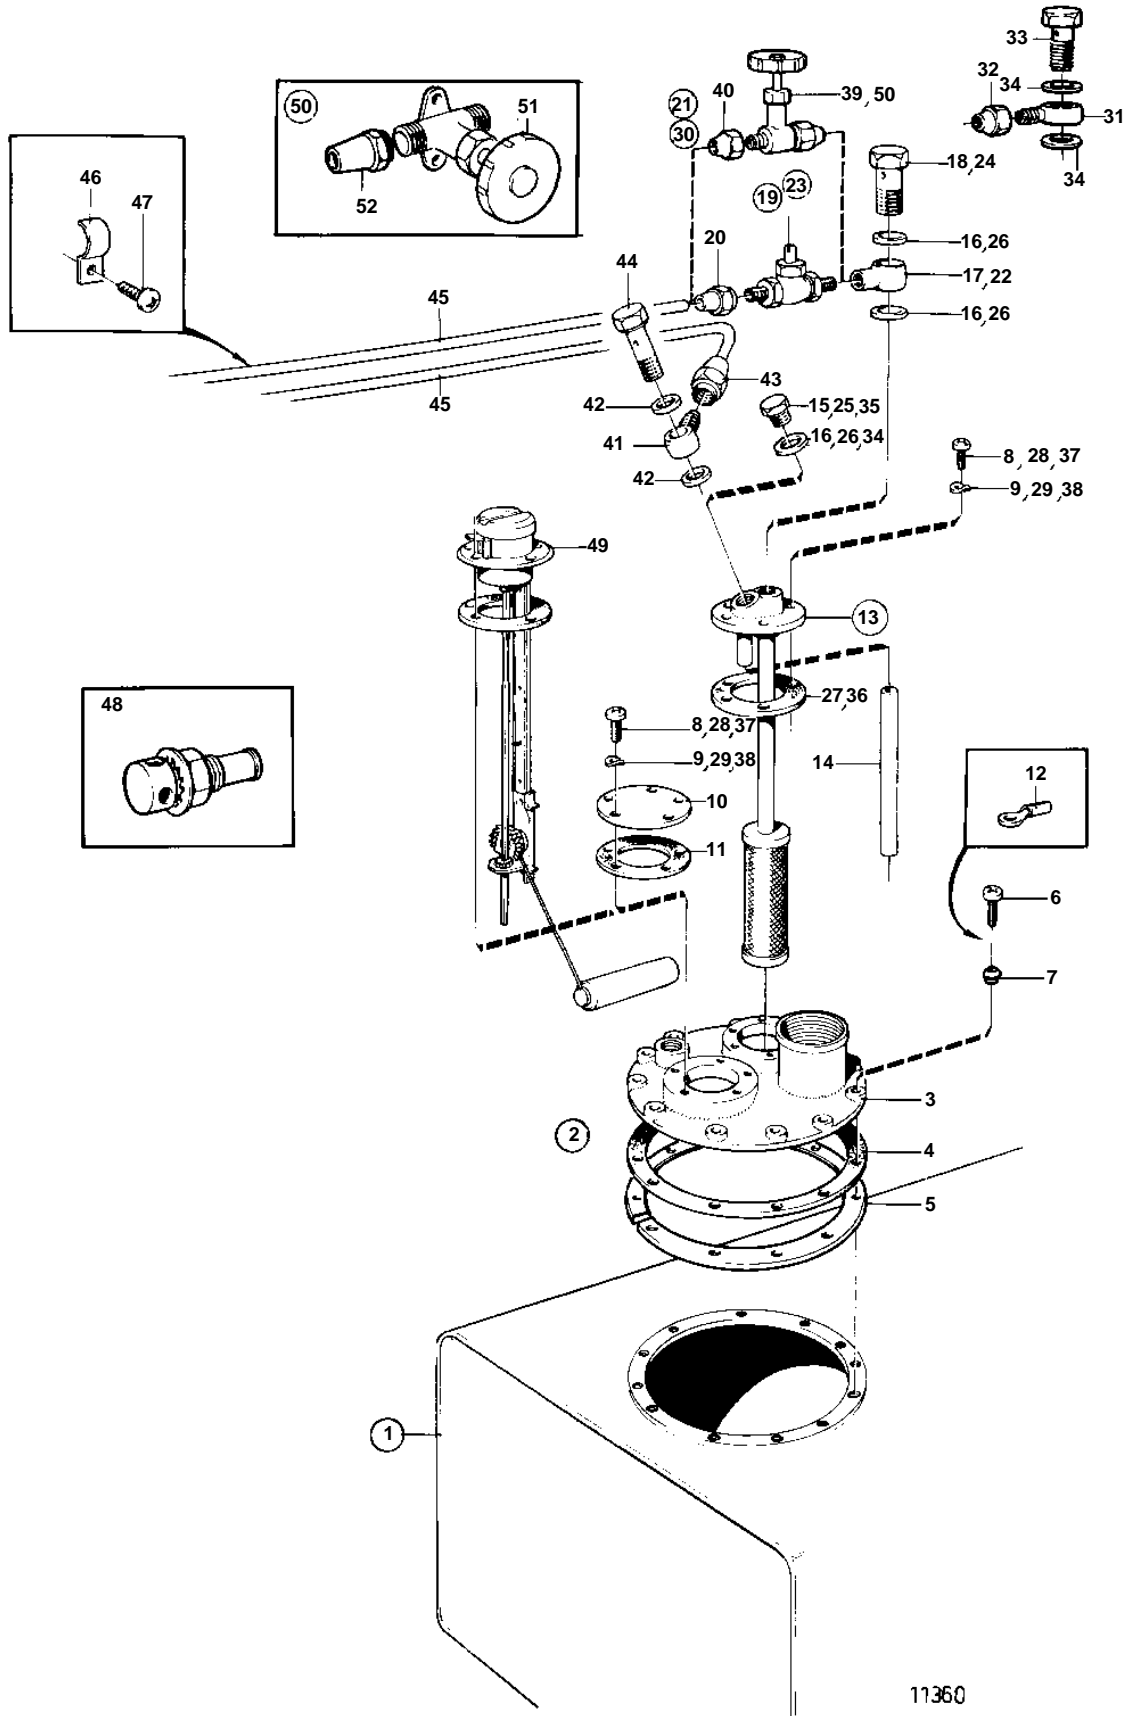

COMMON

11360

COMMON

REF	PART NO.	QTY	DESCRIPTION	SEE SEC.	NOTES
1	1140064	1	Fuel tank		40L
2	1140063	1	• Cover		
3	833799	1	• • Cover		
4	859064	1	• • Gasket		
5	828338	1	• • Flange		FOR EXTERNAL MANUFACTURED FUEL TANK
6	956080	12	• • Screw		
7	834481	12	• • Gasket		
8	956076	10	• • Screw		
9	941905	10	• • Spring washer		
10	833801	1	• • Cover		
11	89865	1	• • Gasket		
12	881493	1	• • Cable terminal		
13	828341	1	• Suction pipe		L = 242 MM
	828372	1	• Suction pipe		L = 333 MM
	828373	1	• Suction pipe		L = 458 MM
14	941279	1	• • Hose		
15	191830	1	• Plug		
16	957178	3	• Gasket		
17	833857	1	• Nipple		
18	25167	1	• Hollow screw		
19	803684	1	• Tap		
20	954322	1	• • Cap nut		
21	828375	1	Connector kit		5/16"
22	833857	1	• Nipple		
23	803684	1	• Tap		5/16"
24	25167	1	• Hollow screw		
25	191830	1	• Plug		
26	957178	3	• Gasket		
27	89865	1	• Gasket		
28	956076	10	• Screw		
29	941905	10	• Spring washer		
30	828376	1	Connector kit		3/8"
31	191600	1	• Banjo nipple		
32	954323	1	• Cap nut		
33	25167	1	• Hollow screw		
34	957178	3	• Gasket		
35	191830	1	• Plug		
36	89865	1	• Gasket		
37	956076	10	• Screw		
38	941905	10	• Spring washer		
39	841523	1	• Tap		3/8"
40	954323	2	• Cap nut		
41	807060	1	Banjo nipple		5/16"
42	957178	2	Gasket		
43	807061	1	Nut		
44	25167	1	Hollow screw		
45	954305	X	Copper tube		5/16"
	954307	X	Copper tube		3/8"
	1140062	X	Copper tube		3/8" L=25,00M
46	951189	X	Clamp		
47	955139	X	Screw		
48	1144037	1	Tank valve		
49		1	TANK METER	090-0611	
50	838418	1	Fuel valve		3/8"
51	841523	1	• Tap		
52	954323	2	• Cap nut		